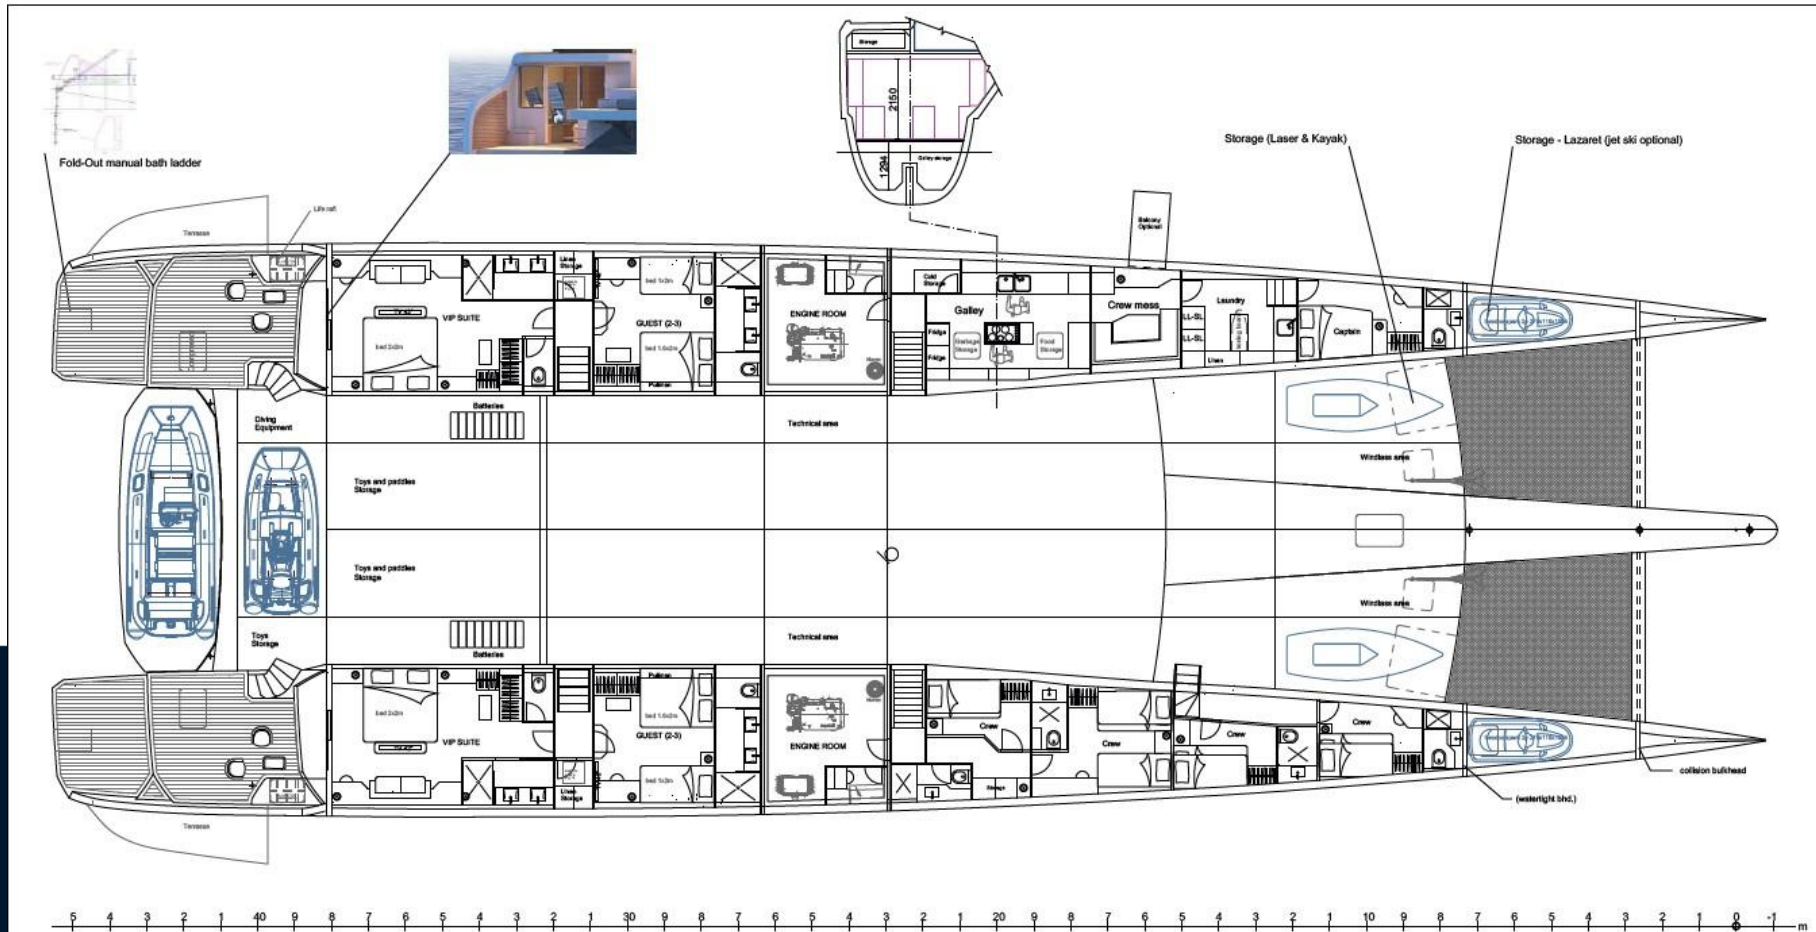

ECO YACHT 153v6

Length overall	: 46.66 m
Beam overall	: 15.55 m
Draft	: 2.5/5.5 m

Plan view - Lower deck

Lower Deck	
Beach club	: 2 x 17/22 m²
Suite VIP	: 2 x 22.8 m²
Guest	: 2 x 16.5 m²
Galley	: 14.6 m²
Crew Mess	: 9.5 m²
Laundry	: 6.9 m²
Crew cabins	: 46.4 m²
Engine Room	: 2 x 13 m²

ECO YACHT 153v5-03a Lower Deck GA

Date : 22-06-2023 Echelle : 1/120 A3H

Groupe Fauroux
Domaine de Préfond, 3 route de Préfond
18520 Bengy sur Craon - France
www.fauroux.com - contact@fauroux.com

Visa :