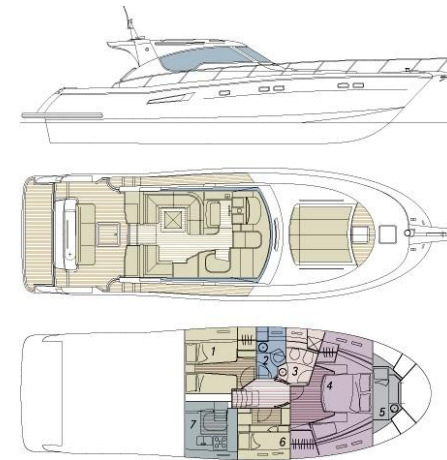

1. cabina ospiti sinistra / left guest's cabin
2. bagno ospiti / guest's bathroom
3. bagno cabina armatoriale / master's cabin bathroom
4. cabina armatoriale / master's cabin
5. cabina marinaio / sailor's cabin
6. cabina ospiti destra / right guest's cabin
7. cucina / galley