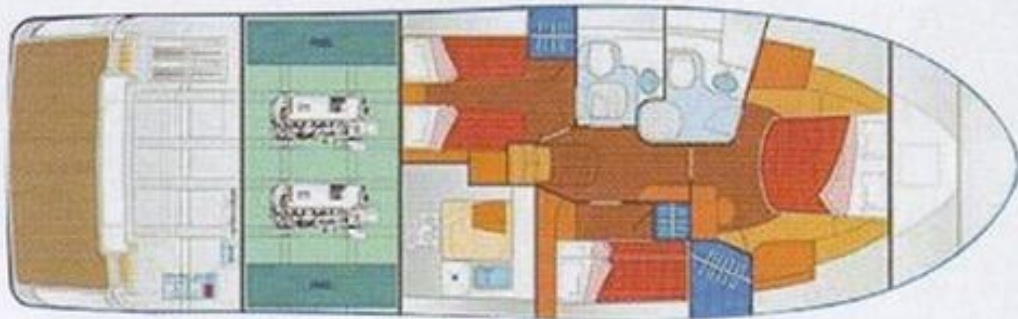

1. cabina ospiti sinistra / left guest's cabin
2. bagno ospiti / guest's bathroom
3. bagno cabina armatoriale / master's cabin bathroom
4. cabina armatoriale / master's cabin
5. cabina marinaio / sailor's cabin
6. cabina ospiti destra / right guest's cabin
7. cucina / galley