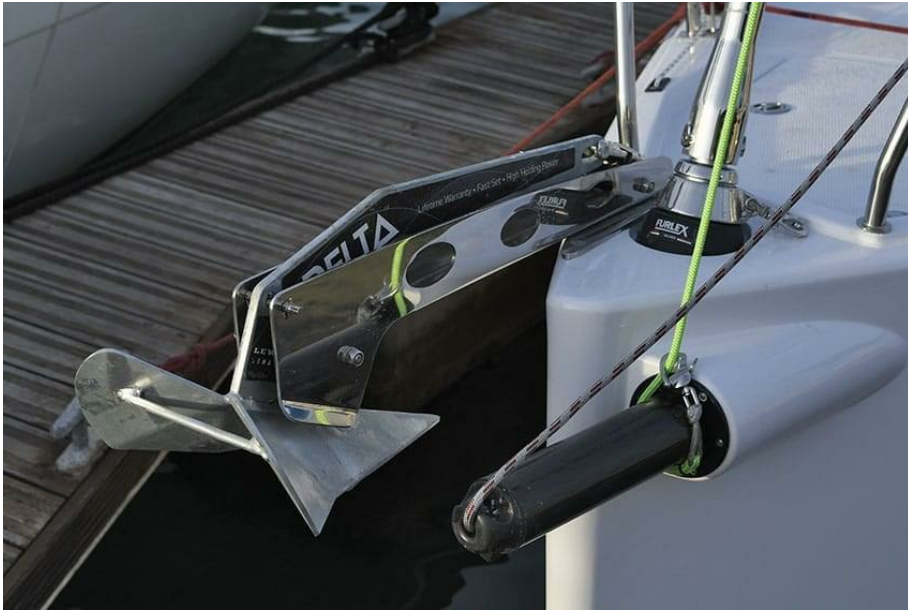

SALE PRE OWNED

elan line Elan s3

139 000 € All Tax Included

Description

Beautiful BOAT – SOLE OWNER –

Hull and deck vacuum-laminated in vinylester, light walnut interiors (lightened with sandwiched bulkheads partly in occume'). Composite main bulkhead, performance through-shaft and tapered fliker with dyform rigging. Dyneema maneuvers.

The hull is laminated in vinylester and has leather upholstery to improve the chemical and mechanical properties of the hull.

The material of which the keel is made is fiberglass structured with closed cells and leather on the outside, while inside all the loads are distributed in such a way as to minimize the bending of the hull and ensure maximum stability.

Navigation equipment:

Rudder angle indicator, Display, Depth Sounder (Raymarine), Log (Raymarine), Autopilot (Raymarine), Chartplotter (9 " Raymarine), VHF Radio (Raymarine), Wind Station (Raymarine).

Specifications

BILGE PUMP

Sails

GENOA SAIL

MAIN SAIL

Standard