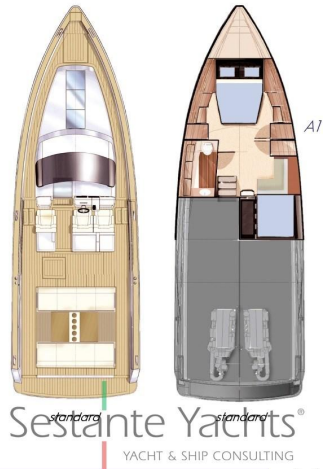

EXTERIOR + INTERIOR LAYOUTS

www.fjordboats.com

FJORD 40 OPEN