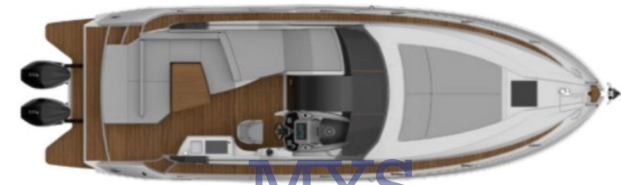

Sessa Marine C 3x Hard Top Fb

OUTBOARD MAINDECK LAYOUT OPEN