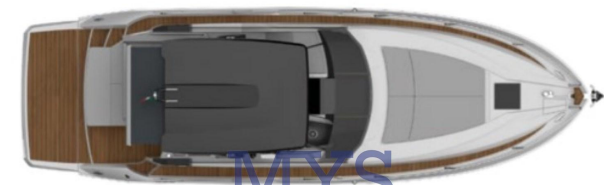

SALE NEW

sessa marine C 3x hard top fb

Description

A cruiser model, an open one and one with t-top in the FB version: a dynamic project and three different souls, for different types of owner, united by an elegant design and a refined style, which follows the main concept of the shipyard.

HULL MATERIAL	SUPER STRUCTURE MATERIAL	DECK MATERIAL	AMOUNT OF CABINS
Vetroresina	Vetroresina	Vetroresina	2
BERTHS	BATHROOM(S)		
4	1		

Engine room

NUMBER OF ENGINES (CV)
2

Deck equipment

DECK SHOWER

INBOARD MAINDECK LAYOUT WITH T-TOP