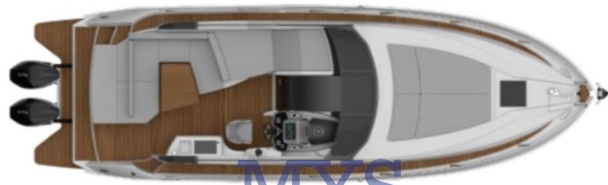

## Description

A cruiser model, an open one and one with t-top in the EFB version: a dynamic project and three different souls, for different types of owner, united by an elegant design and a refined style, which follows the main concept of the shipyard.

The design of the cockpit, completely revisited, has a modular backrest that gives the possibility to create a large sundeck with a folding table.

LIST PRICE ON REQUEST, NEW BILLABLE + VAT, DELIVERY 2023, TRADE-INS ARE EVALUATED

# Sessa Marine C 3x Open Efb

INBOARD MAINDECK LAYOUT WITH T-TOP

**MYS**  
MARINA YACHT SALES  
OUTBOARD MAINDECK LAYOUT OPEN

**MYS**

OUTBOARD MAINDECK LAYOUT WITH HARD TOP