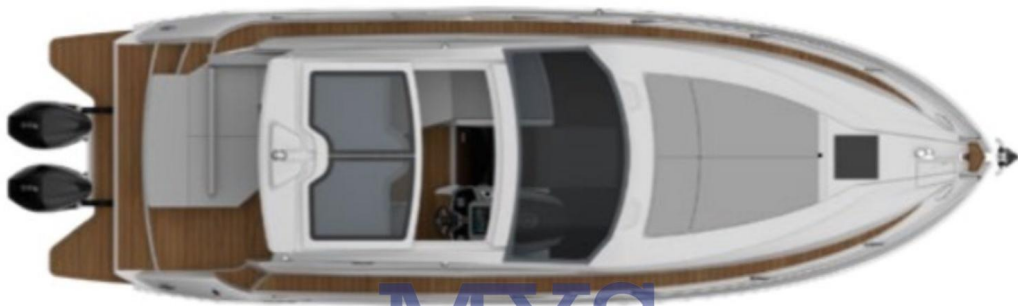

## Description

A cruiser model, an open one and one with t-top in the EFB version: a dynamic project and three different souls, for different types of owner, united by an elegant design and a refined style, which follows the main concept of the shipyard.

# Sessa Marine C 3x Open Efb

INBOARD MAINDECK LAYOUT WITH T-TOP

**MYS**  
MARINA YACHT SALES  
OUTBOARD MAINDECK LAYOUT OPEN

**MYS**

OUTBOARD MAINDECK LAYOUT WITH HARD TOP