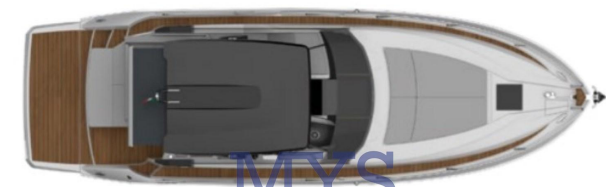

## Description

A cruiser model, an open one and one with t-top in the EFB version: a dynamic project and three different souls, for different types of owner, united by an elegant design and a refined style, which follows the main concept of the shipyard.

# Sessa Marine C 3x Open Efb

INBOARD MAINDECK LAYOUT WITH T-TOP

**MYS**  
MARINA YACHT SALES  
OUTBOARD MAINDECK LAYOUT OPEN

**MYS**

OUTBOARD MAINDECK LAYOUT WITH HARD TOP