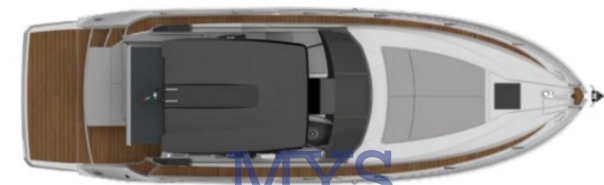

INBOARD MAINDECK LAYOUT WITH T-TOP