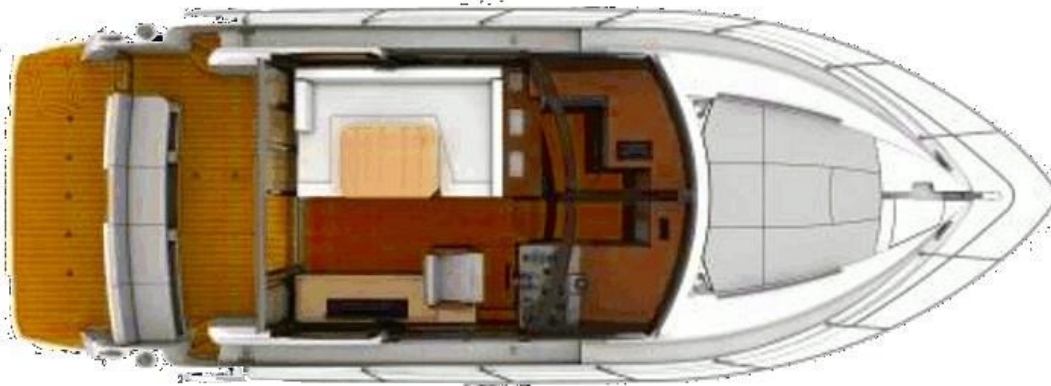

TV

Deck equipment

DECK SHOWER

Safety equipment / miscellaneous

BILGE PUMP

MYS
MARINA YACHT SALES

MYS
MARINA YACHT SALES