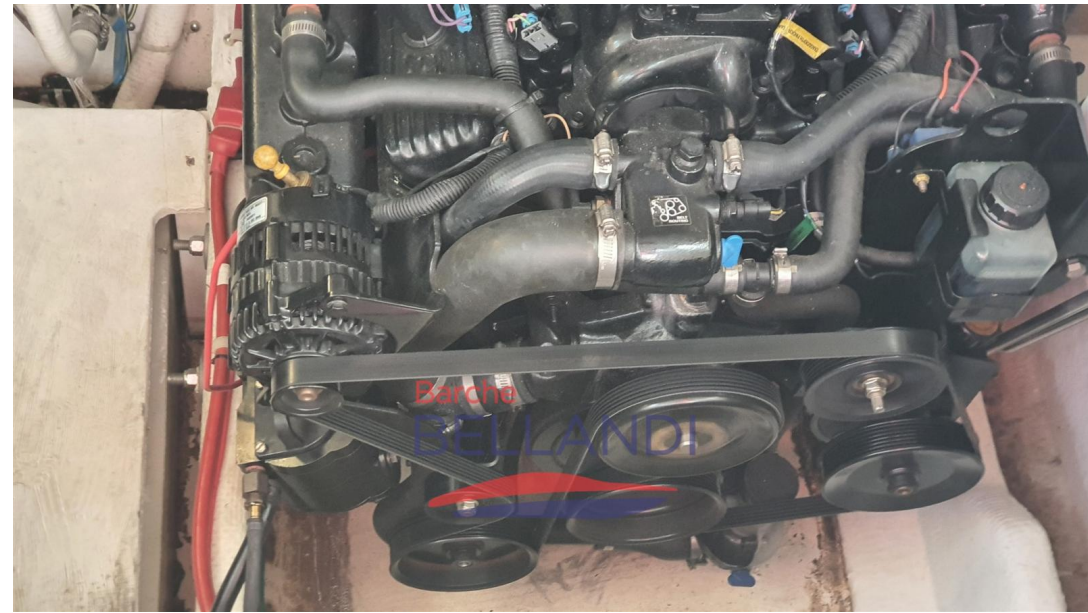

2

ENGINE MANUFACTURER

**Mercruiser 5.0 MPI
Bravo 3**

HORSE POWER

2 X 260 CV

LENGTH

9.59

GUESTS CRUISING

Engine room

ENGINE	NUMBER OF ENGINES HORSE POWER (CV)	ENGINE HOURS	BOW THRUSTER
Mercruiser 5.0 MPI Bravo 3	2 x 260	410	

Electricity / air conditioning

ENGINE BATTERY

BAYLINER 305 SB

Barche
BELLANDI

DATI PROVA