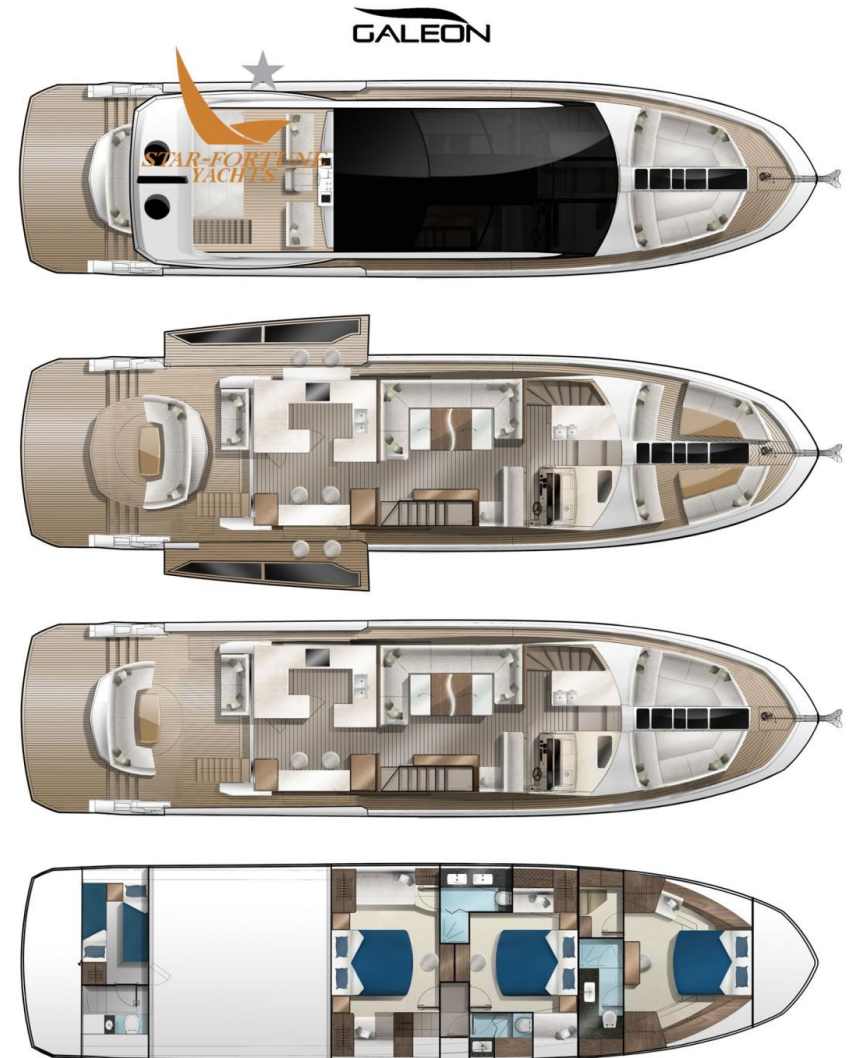

# galeon 650 skydeck

## Description

The 650 SKYDECK is bound to impress even the most severe skeptics with its incredible features and innovations in terms of space distribution, volume and functionality.

A sister model to the striking 640 FLY with the addition of a glass sunroof and an upper deck that can be completely closed.

Possibility of various engines.

Layout : 3 cabins with bathroom + 1 sailor - or 4 cabins + 1 sailor.

We accept trade-ins on the purchase of new boats.

We have a showroom where you can display and sell your boat.

---

BILGE PUMP

Galeon 650Skydeck  
General Arrangement

TONY CASTRO DESIGN  
Project 455 © 2017-1-03  
650 SKYDECK