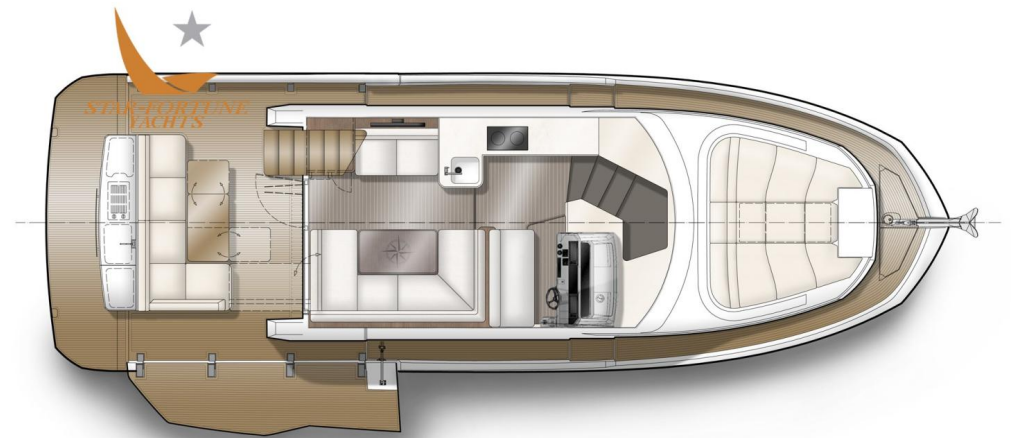

The main deck has a full galley with ample dining space, a swivel sofa aft and a comfortable saloon with a large three-segment entrance door to the large cockpit. Below, both the master and guest cabins contain double beds and guarantee total privacy. Two bathrooms are complete with sink, shower and toilet. Choose from a variety of interior finishes and additional equipment to fully customize your yacht.

DECK SHOWER

Safety equipment / miscellaneous

BILGE PUMP

GALEON 410 HTC

THE POWER OF HARDTOP

The upcoming 410 HTC based on the hull of the successful 400 FLY presents a more sporty silhouette matched by its quality interior. The hardtop offers a large glass sunroof over the helm station. The sizable tarpaulin roof, 410 HTC's new prominent feature, cover the cockpit from the sunlight during the voyage and opens with a touch of a button - ingenious solution!

The main deck has a full featured galley with plenty of space for dining and comfortable salon with a large three segment entrance door to the expansive cockpit. Down below both the owner and guest cabins contain separate bathroom and assure total privacy. Select from a variety of interior finishes and additional equipment to fully customize your yacht.