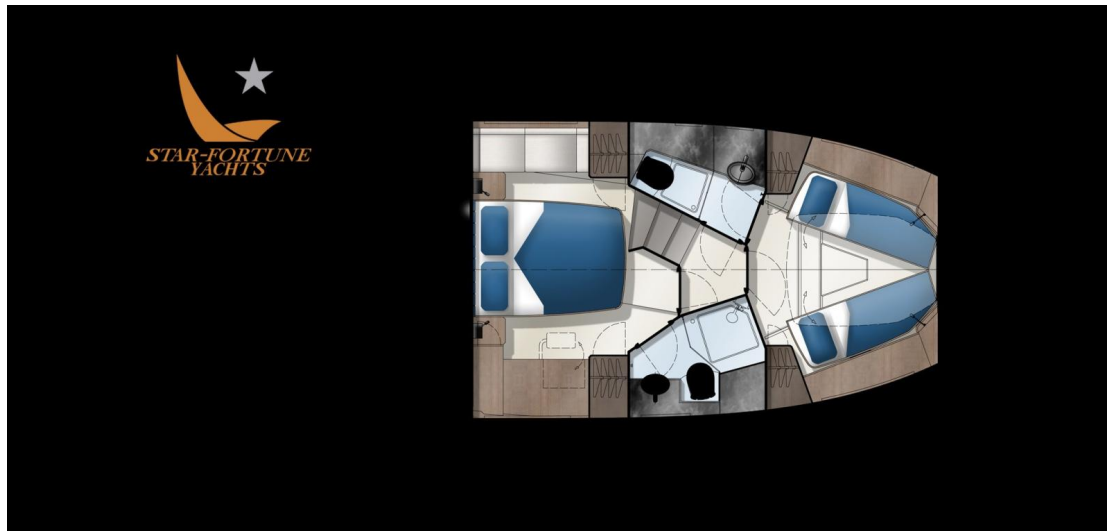

DECK SHOWER

Safety equipment / miscellaneous

BILGE PUMP

GALEON 410 HTC

THE POWER OF HARDTOP

The upcoming 410 HTC based on the hull of the successful 400 FLY presents a more sporty silhouette matched by its quality interior. The hardtop offers a large glass sunroof over the helm station. The sizable tarpaulin roof, 410 HTC's new prominent feature, cover the cockpit from the sunlight during the voyage and opens with a touch of a button - ingenious solution!