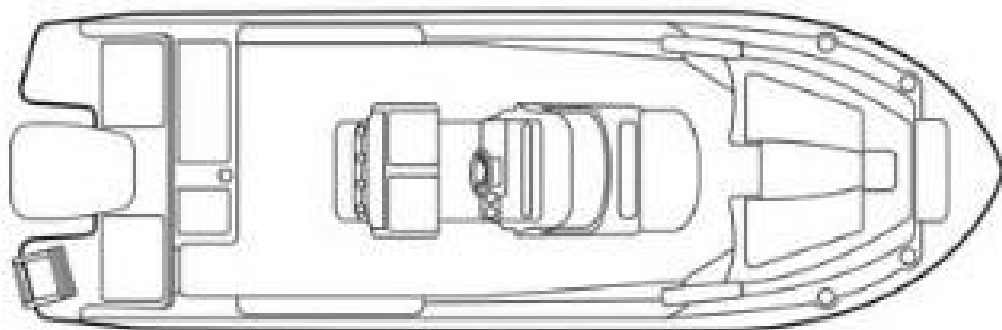

GALEON

Accettiamo permuta sull'acquisto di barche nuove. Disponiamo di uno showroom in cui esporre e vendere la tua barca. La nostra sede è a Lavagna (Ge) Via Porto Turistico 49. Per informazioni sulla gamma completa non esitare a contattarci al 335304097 o all'indirizzo di posta elettronica info@starfortuneyachts.com.

Starfortune è dealer esclusivi di Galeon per l'Italia e di Grady White per l'Italia ed il Sud Europa.