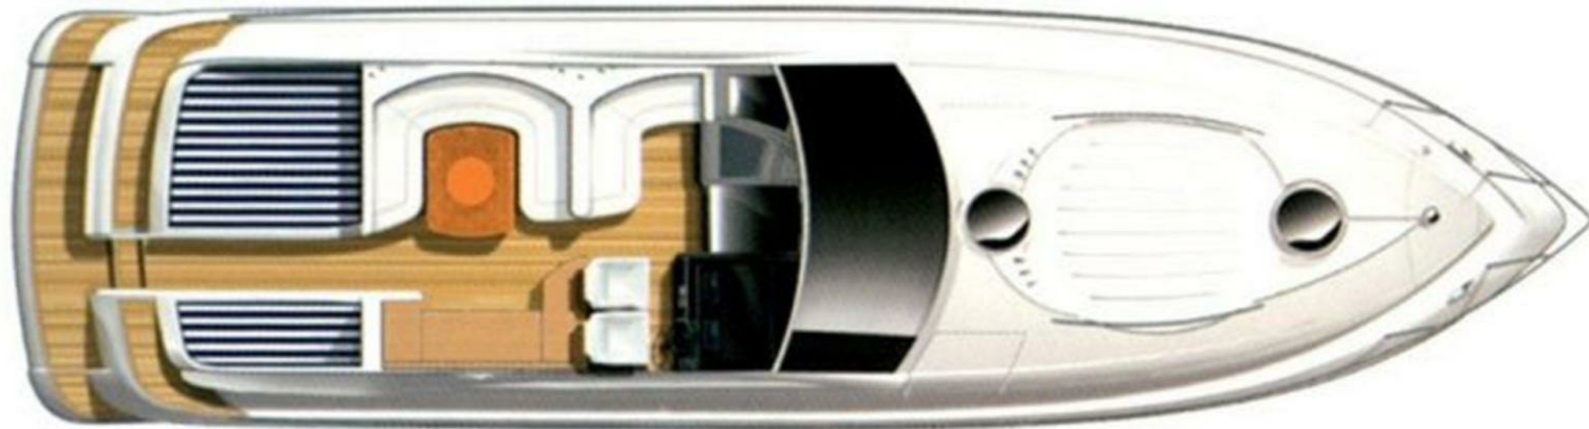

Deck equipment

DECK SHOWER

CANOPY

Safety equipment / miscellaneous

BILGE PUMP

abayachting.com