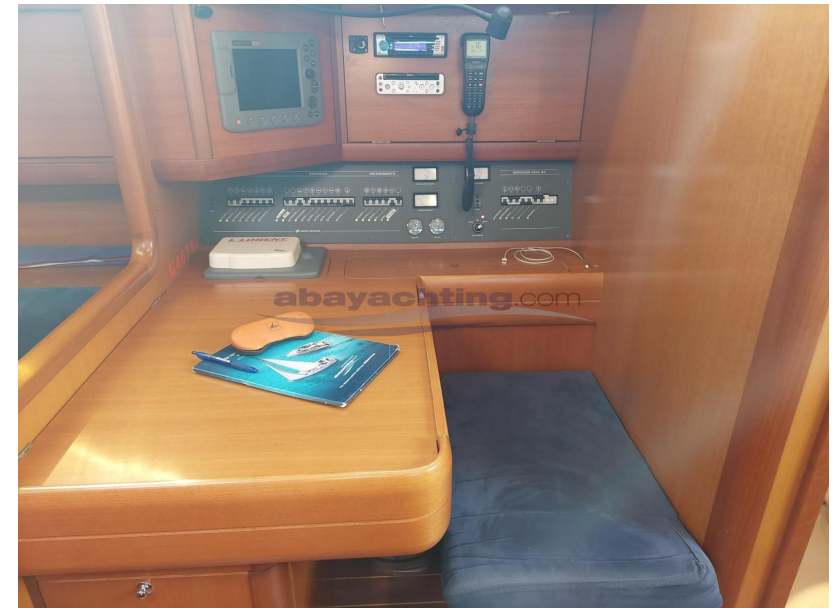

SALE PRE OWNED

cantiere del pardo Grand soleil 45 judel & \ 159 000 € All Tax Included

Description

Very nice Grand Soleil 45 with many accessories: Eberspaker heating system, bow thruster, gennaker, hydraulic backstay, bimini, sprayhood, 1500w inverter, autopilot and many other accessories to discover on board.

S-drive seal replaced in 2022.

Used Grand Soleil 45 Judel & Vrolijk. Layout 3 cabins and 2 bathrooms.

The data in this sheet are not contractual.

Navigation equipment:

Rudder angle indicator (RAYMARINE ST6001 Smart pilot), Radar Antenna (RAYMARINE), Compass (PLASTIMO Olimpico 135), 4 Display (4 display in tuga), GPS (RAYMARINE C80 (interno)), Autopilot (RAYMARINE ST6001 Smart pilot), Plotter with GPS antenna (LORENZ Compact7 sun color), VHF Radio (SIMRAD Rs87), Wind Station (RAYMARINE).

8

BATHROOMS

1

HORSE POWER

1 X 56 CV

General

TYPE	BRAND	MODEL	GUESTS CRUISING
Sailboat	cantiere del pardo	Grand soleil 45 judel & vrolijk	8
CURRENT LOCATION			
Veneto			

Dimensions / Performance

Galley / Laundry / Entertainment

OVEN	FRIDGE	TV
------	--------	----

Deck equipment

BIMINI	CANOPY
--------	--------

Safety equipment / miscellaneous

BILGE PUMP

Sails

GENOA SAIL	MAIN SAIL
------------	-----------