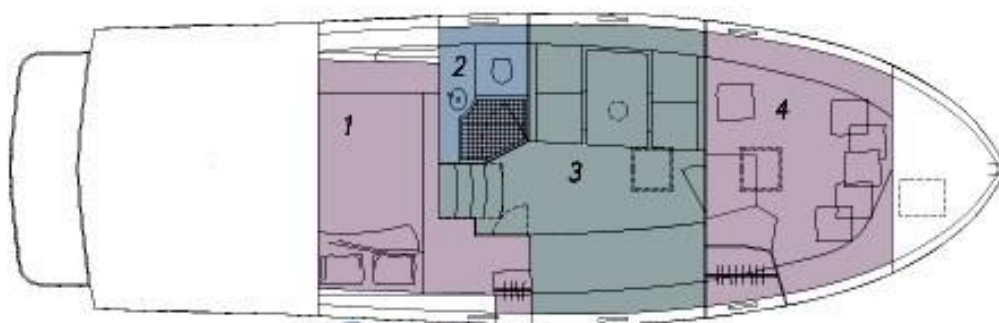

1. Cooper & John
1. cabina ospiti / guests' cabin
  2. bagno / bathroom
  3. dinette
  4. cabina armatoriale / master's cabin