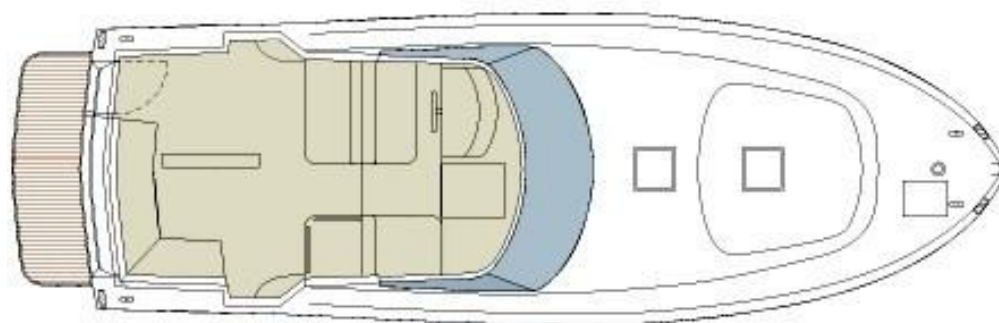

1. Cooper & John
1. cabina ospiti / guests' cabin
  2. bagno / bathroom
  3. dinette
  4. cabina armatoriale / master's cabin