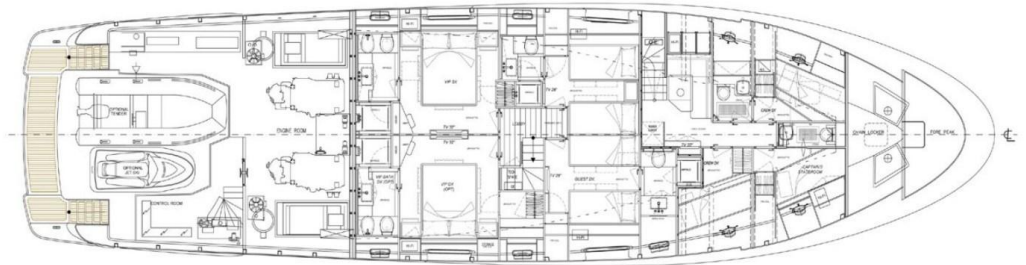

FREEZER

FRIDGE

TV

Deck equipment

DECK SHOWER

Main deck

SD92 - 42

SANLORENZO