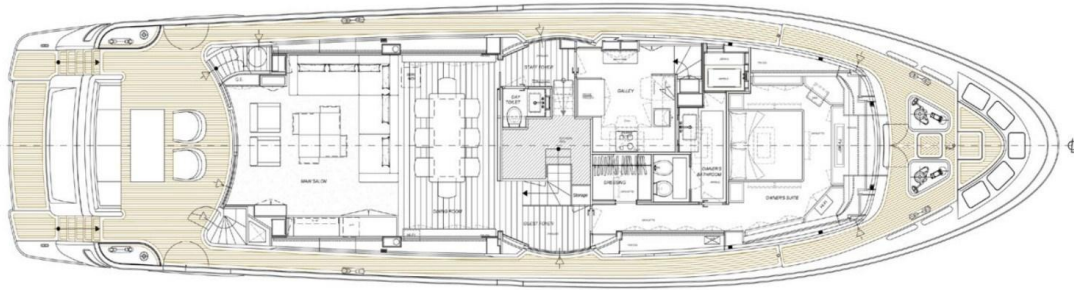

A combination of elegance, design and technology.

It offers great comfort and privacy to its guests with 5 cabins and 6 bathrooms.

Navigation equipment:

AIS, 3 Electronic engine control.

Staging and technical:

FREEZER

FRIDGE

TV

Deck equipment

DECK SHOWER

Main deck

SD92 - 42

SANLORENZO