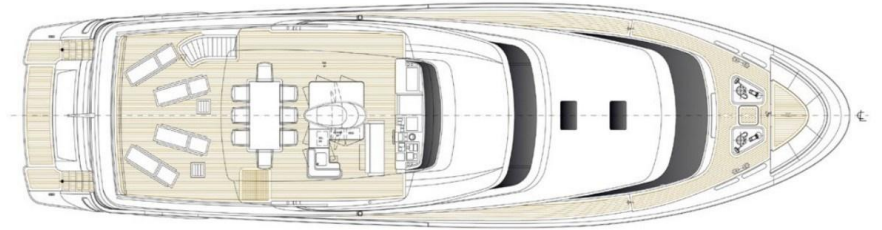

FREEZER

FRIDGE

TV

Deck equipment

DECK SHOWER

Main deck

SD92 - 42

SANLORENZO