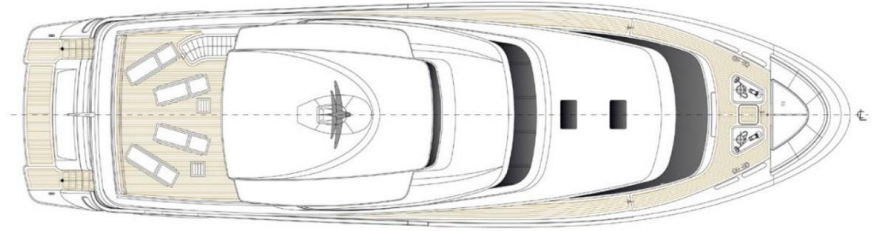

FREEZER

FRIDGE

TV

Deck equipment

DECK SHOWER

Main deck

SD92 - 42

SANLORENZO