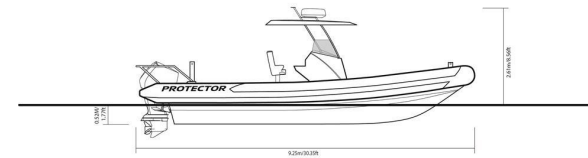

UYB
UNION YACHTS BROKER srl