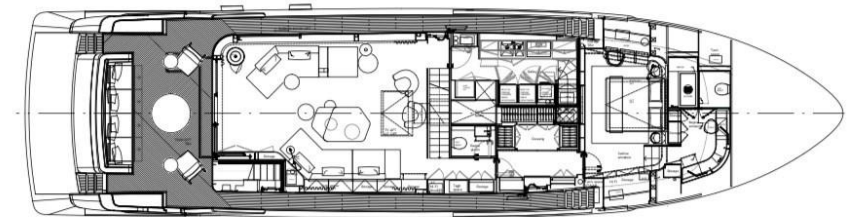

ENGINE MANUFACTURER

MAN I6

HORSE POWER

2 X 800 CV

General

TYPE	BRAND	MODEL	CURRENT LOCATION
Motorboat	sanlorenzo	Sd90	Liguria

Dimensions / Performance

WEIGHT (T)	FUEL CAPACITY (L)	CRUISING SPEED (ND)	TOP SPEED (ND)
105.00	13000	12	14

Building / facilities

AMOUNT OF CABINS	BERTHS	BATHROOM(S)
4	8	1

Engine room

ENGINE	NUMBER OF ENGINES HORSE POWER (CV)	ENGINE HOURS	FUEL
MAN i6	2 x 800	180	Diesel

Electricity / air conditioning

GENERATOR

Deck equipment

DECK SHOWER

Trasformabile dining table

Fixed dining table aft arrangement