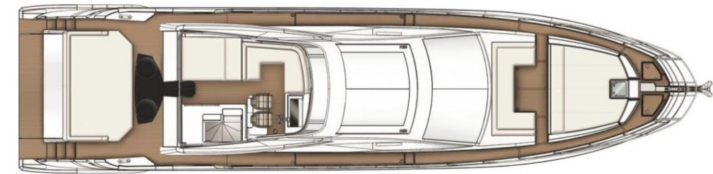

**Galley / Laundry / Entertainment**

---

OVEN FREEZER FRIDGE TV

**Deck equipment**

---

DECK SHOWER BIMINI

AZIMUT S7 - SPORT-FLY VERSION

AZIMUT S7 - MAIN DECK