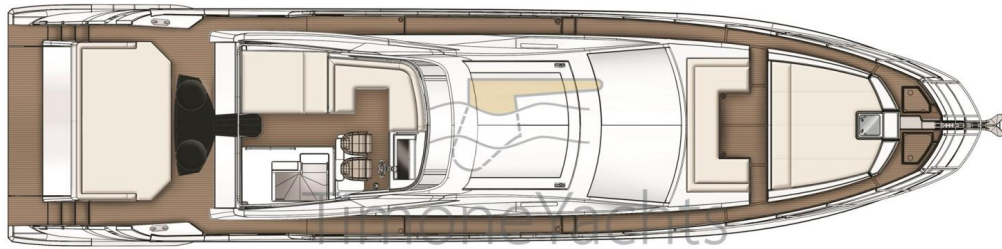

SINCE 1984

TimoneYachts
SINCE 1984

TimoneYachts
SINCE 1984