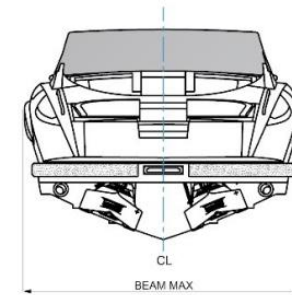

## Description

- Max height 1.58
- certified for 14 passengers
- Tops 50kts
- Anchor with electric windlass
- Beach landing stepped ramp, hydraulically actuated
- Professional waterjet drives with stainless steel and titanium parts
- Recessed 4 steps swim ladder
- 700 l fuel tank
- 65 l fridge
- No. 2 GPS/Multifunction display with digital switching to manage the onboard services through an intuitive graphic, stereo and VHF
- Castoldi ACES electronic control system with joystick for docking
- Bow rider access
- 700k euro brand new price

TECHNICAL DATASHEET		
LENGHT O.A.	m	10,5
BEAM MAX	m	2,80
HEIGHT MAX AT BOW	m	1,62
HEIGHT MAX FOR STORAGE	m	2,20
PASSENGER CAPACITY		16
DIESEL POWER MAX (100%)	hp	2x440
FUEL CAPACITY	l	700
BOAT WEIGHT (EMPTY)	kg	4100
CARRYING CAPACITY	kg	1900