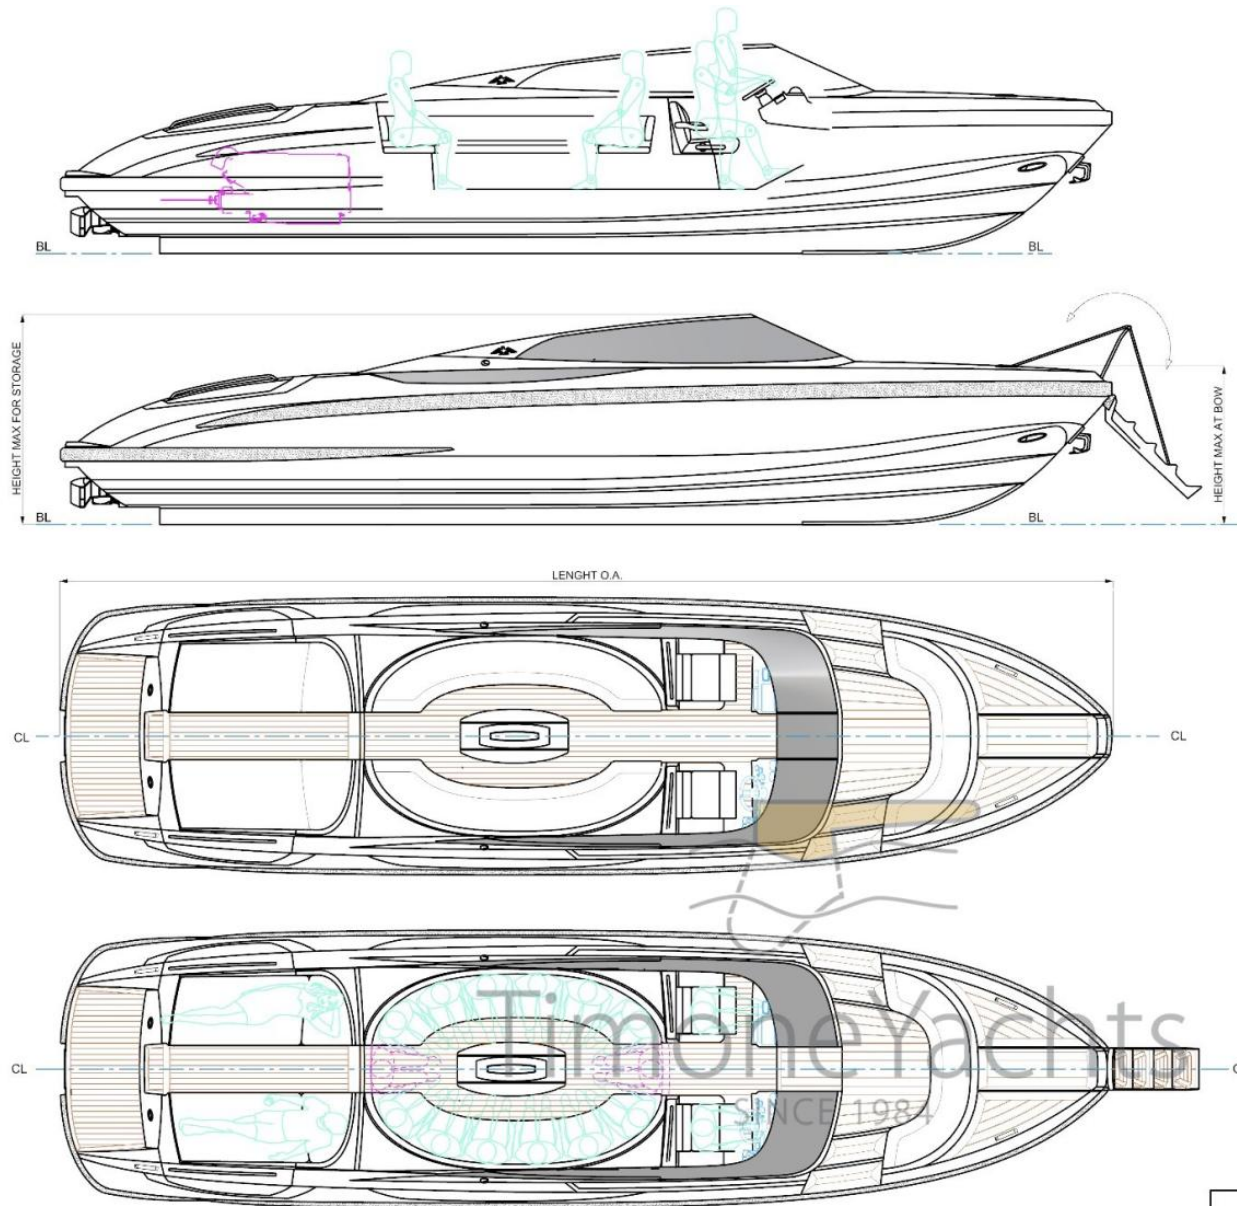

## Description

- Max height 1.58
- certified for 14 passengers
- Tops 50kts
- Anchor with electric windlass
- Beach landing stepped ramp, hydraulically actuated
- Professional waterjet drives with stainless steel and titanium parts
- Recessed 4 steps swim ladder
- 700 l fuel tank
- 65 l fridge
- No. 2 GPS/Multifunction display with digital switching to manage the onboard services through an intuitive graphic, stereo and VHF
- Castoldi ACES electronic control system with joystick for docking
- Bow rider access
- 700k euro brand new price

## Specifications

YEAR

2020

WIDTH

2.80

FUEL TANK CAPACITY

700

ENGINE HOURS

---

ENGINE	NUMBER OF ENGINES HORSE POWER (CV)	ENGINE HOURS	FUEL
Yanmar	2 x 440	180	Diesel

**Electricity / air conditioning**

---

BATTERY  
CHARGER

**Navigation equipment**

---

GPS	TRACER	VHF
-----	--------	-----

TECHNICAL DATASHEET		
LENGHT O.A.	m	10,5
BEAM MAX	m	2,80
HEIGHT MAX AT BOW	m	1,62
HEIGHT MAX FOR STORAGE	m	2,20
PASSENGER CAPACITY		16
DIESEL POWER MAX (100%)	hp	2x440
FUEL CAPACITY	l	700
BOAT WEIGHT (EMPTY)	kg	4100
CARRYING CAPACITY	kg	1900