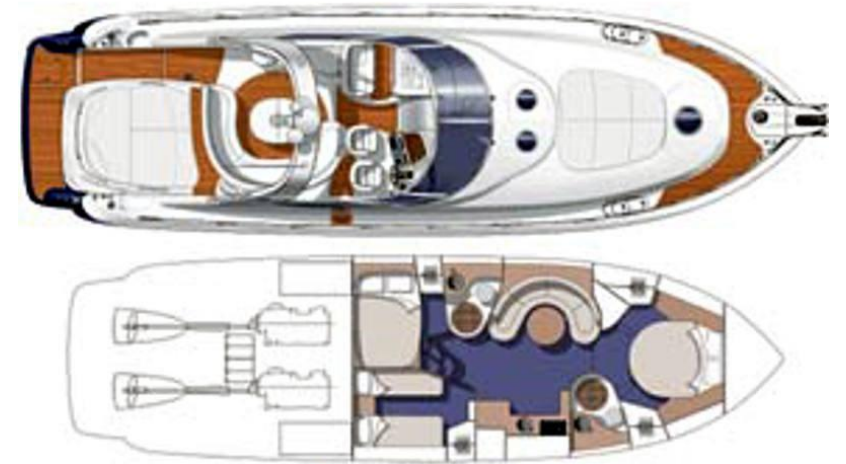

yacht4web.com