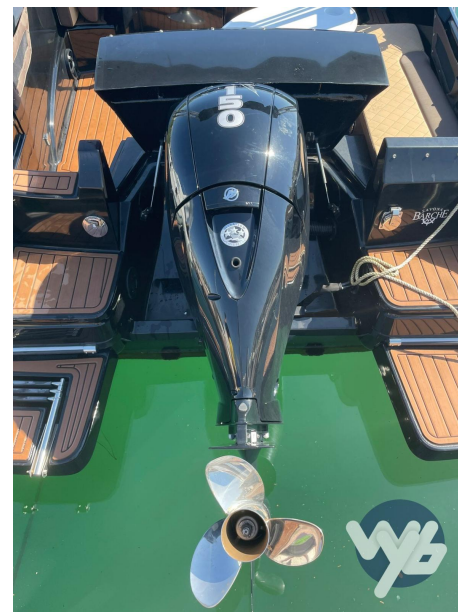

QX 620 NERA		34.130
Dotazioni standard		
Poltroa Arthur migliorata, ringhiera vetro, top coati interno diamante beige, tappezzeria standard superiore con colore a scelta, tappezzeria esterna a scelta, logo a scelta e adesivi dorati, cuscineria cabina a scelta, estensione per dormire		
Accessori extra		
Lati barca del colore scelto + desktop	€ 1.043	
Tendalino parasole	€ 1.148	1.148
Rivestimento in vetro	€ 600	
Oblò aggiuntivo cabina	€ 574	
Silvertex, Diamante	€ 783	
Tavolo standard con piede	€ 522	
Tavolo in legno	€ 835	
Seduta di guida	€ 913	
Poltroa standard migliorata	€ 365	
Serbatoio carburante 85-140L	€ 1.174	
Doccia	€ 913	913
Illuminazione a Led coperta e cabina	€ 1.105	
Presse 220V	€ 783	
Telo di ricovero	€ 1.096	
Telo copri consolle	€ 574	
Cuscino prendisole	€ 574	
Ancora con cima	€ 313	
Radio 2 altoparlanti standard	€ 887	
Radio 4 altoparlanti migliorata	€ 1722	
Frigo 20L	€ 1357	1357
Pavimento Teak sintetico	€ 1226	1226
Batteria	€ 287	
Caricabatteria	€ 913	
Full Cabrio	€ 3652	
Antivegetativa	€ 1000	1000
Dotazioni	€ 280	280
Timoneria idraulica	€ 1357	
Totale dotazioni extra (IVA 22%)		49.071
Motore Mercury 150		49.866
Trasporto		16.370
TOTALE		65.230
Note:	this proforma is not a commercial contract quotation prices are ex-works