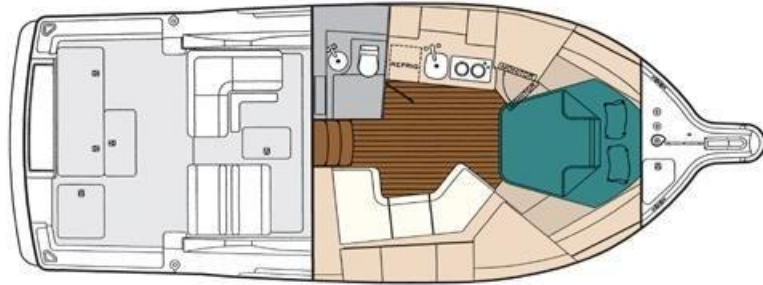

Molo66 YACHT & SHIP CONSULTING