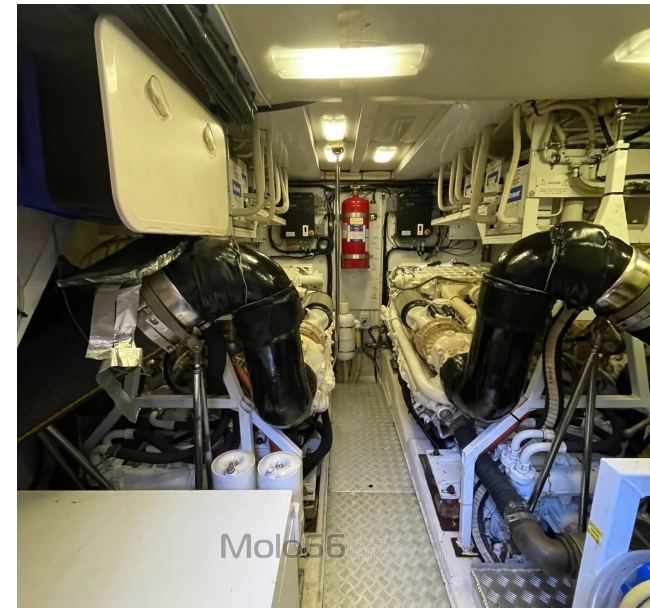

Building / facilities

AMOUNT OF CABINS	BERTHS	BATHROOM(S)
4	8	1

Engine room

ENGINE	NUMBER OF ENGINES HORSE POWER (CV)	ENGINE HOURS	STERN THRUSTER
MAN	2 x 1350	1927	

Electricity / air conditioning

ENGINE BATTERY	BATTERY CHARGER	GENERATOR	AIR CONDITIONING
HEATING SYSTEM			

Navigation equipment

TRACER	RADAR	AUTO PILOT	VHF
NAVIGATION COMPASS	SONAR	SPEEDOMETER	ANCHOR
FLYBRIDGE			

Galley / Laundry / Entertainment

OVEN	FRIDGE	TV
------	--------	----

Deck equipment

DECK SHOWER	BIMINI
-------------	--------

Safety equipment / miscellaneous

EPIRB	LIFE RAFT
-------	--------------

Molo66 YACHT & SHIP CONSULTING

Molo66 YACHT & SHIP CONSULTING