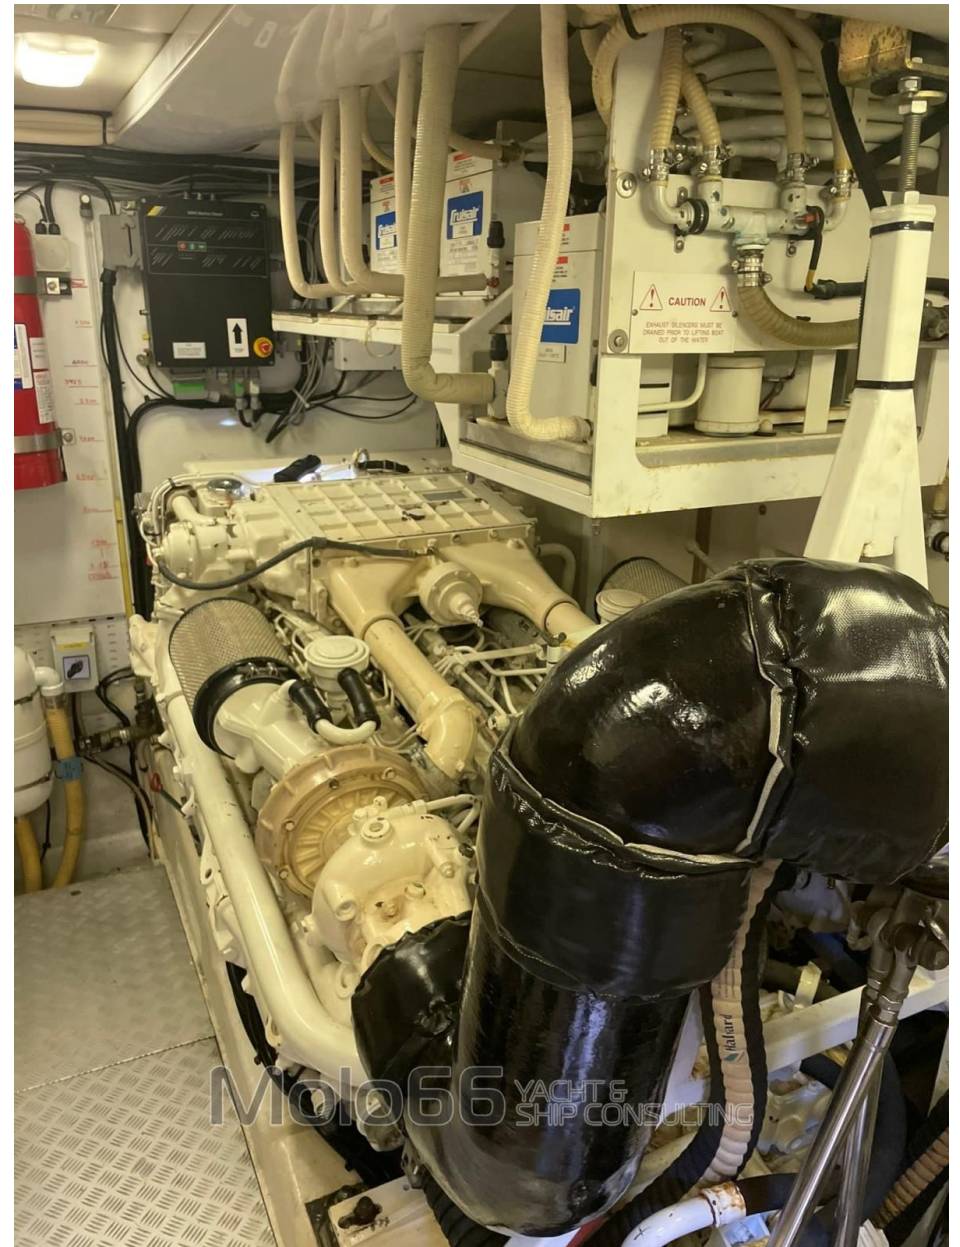

Building / facilities

AMOUNT OF CABINS	BERTHS	BATHROOM(S)
4	8	1

Engine room

ENGINE	NUMBER OF ENGINES HORSE POWER (CV)	ENGINE HOURS	STERN THRUSTER
MAN	2 x 1350	1927	

Electricity / air conditioning

ENGINE BATTERY	BATTERY CHARGER	GENERATOR	AIR CONDITIONING
HEATING SYSTEM			

Navigation equipment

TRACER	RADAR	AUTO PILOT	VHF
NAVIGATION COMPASS	SONAR	SPEEDOMETER	ANCHOR
FLYBRIDGE			

Galley / Laundry / Entertainment

OVEN	FRIDGE	TV
------	--------	----

Deck equipment

DECK SHOWER	BIMINI
-------------	--------

Safety equipment / miscellaneous

EPIRB	LIFE RAFT
-------	--------------

Molo66 YACHT & SHIP CONSULTING

Molo66 YACHT & SHIP CONSULTING