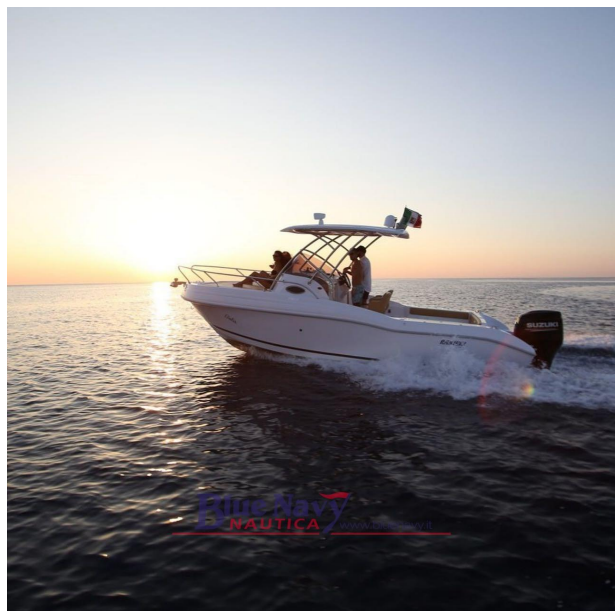

RANIERI®
Blue Navy Ranieri
NAUTICA www.blunavy.it