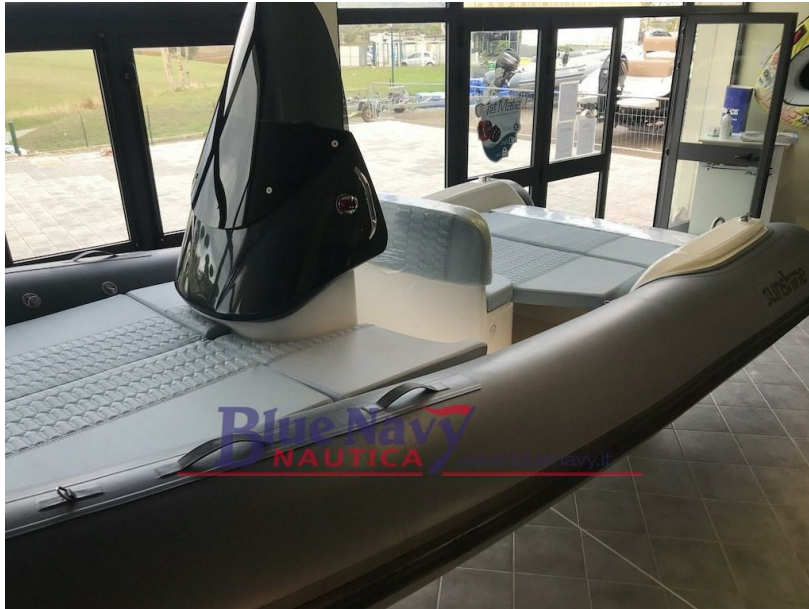

SALE NEW

sunshine 615

Description

A light and easy to wheel dinghy even swollen with a functional and high quality equipment and for those who ask for the maximum even on a boat of this size, it can be equipped with a comfortable recessed electric winch that does not steal space from the sundeck or the trampling of the muzzle.

Large bow sundeck that hides a large locker below, among the largest in the category. A console able to accommodate all the required instrumentation and above all repair 2 adults who can count on the support of a generous kidney rest to offer comfort even in the most demanding navigations. Behind the backrest an opposing seat that combined with the aft sofa creates a practical dining area that can be set up with a coffee table. And for those who want more space to lie in the sun, just recline the back of the aft sofa, add the extension and thus get a second and large sundeck that can be shaded by the awning if desired. Two comfortable stern platforms integrated and in continuity with the engine cockpit area facilitate the descent into the sea and the maneuvers on board and give that feeling of a superior category boat.

Specifications

Length - 5,85 m

Length ft. with planks - 6.20 m

Width ft. - 2.50 m

Dry weight 530 kg

Tubular diameter 55 cm

Specifications

YEAR

TYPE	BRAND	MODEL	GUESTS CRUISING
RIB	sunshine	615	10
CURRENT LOCATION			
Toscana			

Engine room

NUMBER OF ENGINES (CV)
0

CONCESSIONARIO
MERCURY 

Blue Navy
NAUTICA

VENDITA IMBARCAZIONI E GOMMONI
VENDITA E ASSISTENZA MOTORI MARINI
RIMESSAGGIO NATANTI