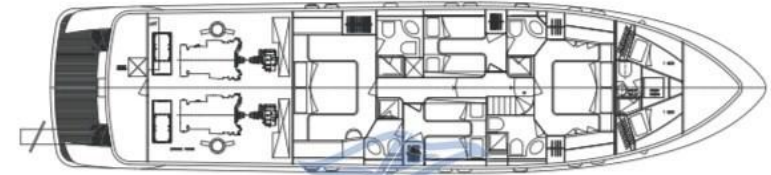

PEDETTI YACHT SALES