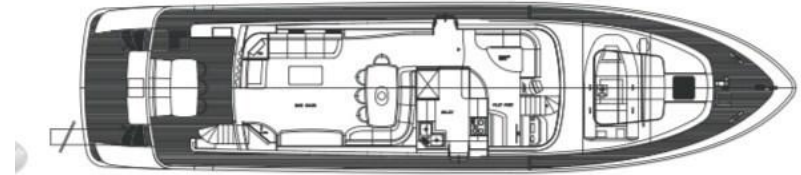

PEDETTI YACHT SALES