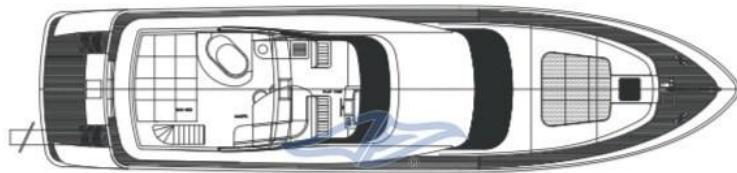

PEDETTI YACHT SALES