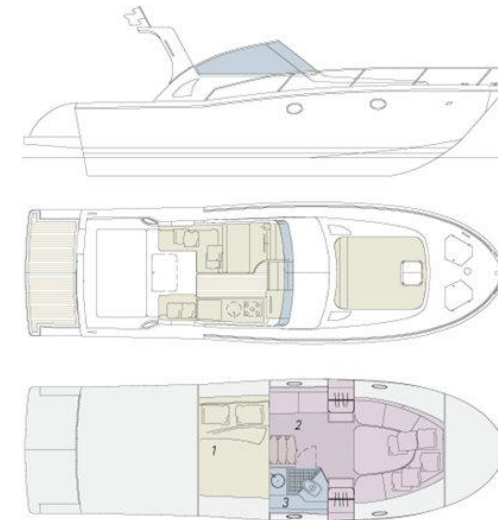

1. letto matrimoniale / double bed
2. dinette
3. bagno / bathroom