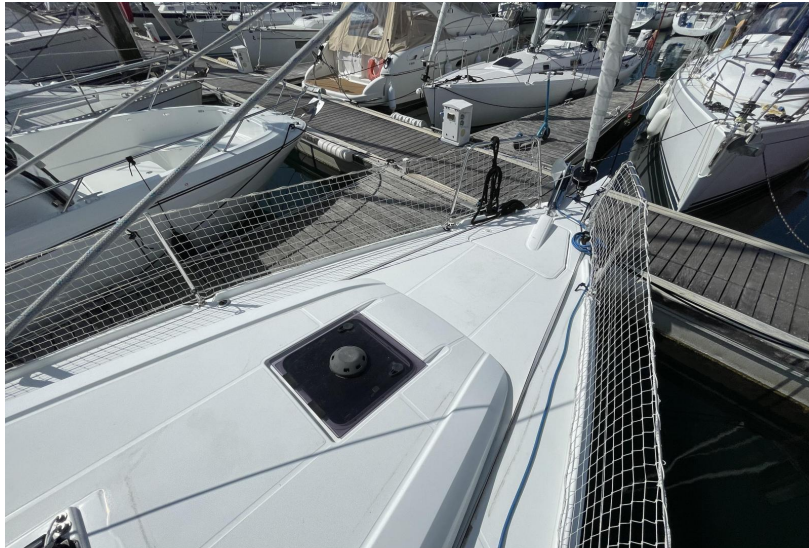

RCMARINE
OCCASIONS