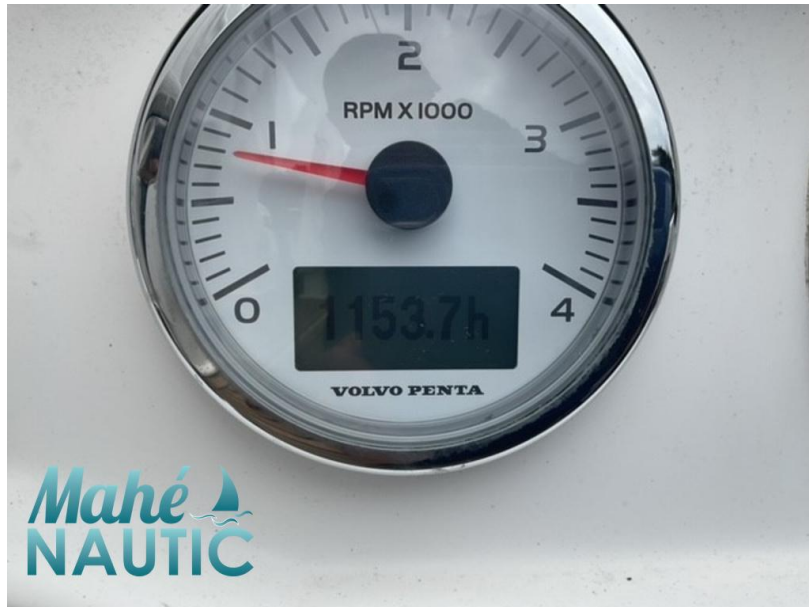

SALE PRE OWNED

Mahe
dufour 40 e performance

145 000 € All Tax Included

Specifications

YEAR

2010

LENGTH

12.35

WIDTH

3.89

DRAFT

2.10

ENGINE MANUFACTURER

VOLVO

HORSE POWER

0 X 55 CV

General

TYPE	BRAND	MODEL
Sailboat	dufour	40 e performance

Engine room

ENGINE	NUMBER OF ENGINES HORSE POWER (CV)	FUEL
VOLVO	0 x 55	Diesel

Mahé
NAUTIC

Mahé
NAUTIC

Mahé
NAUTIC

Mahé
NAUTIC