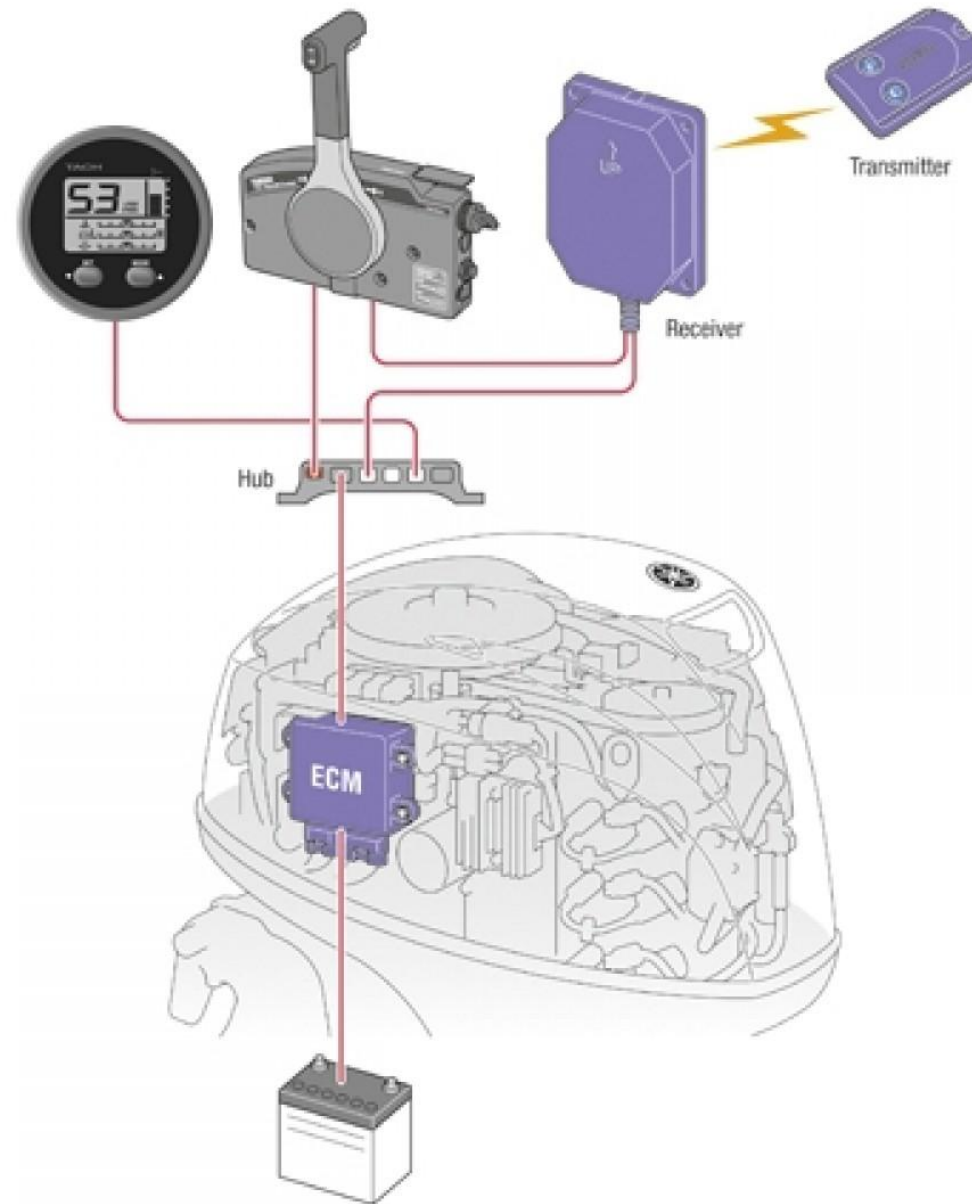

ENGINE MANUFACTURER

Yamaha

HORSE POWER

1 X 30hp CV

General

BRAND	MODEL
yamaha	F30 bets/l

Engine room

ENGINE	NUMBER OF ENGINES HORSE POWER (CV)	PROPELLERS	FUEL
Yamaha	1 x 30hp	Hors-bord	gasoline