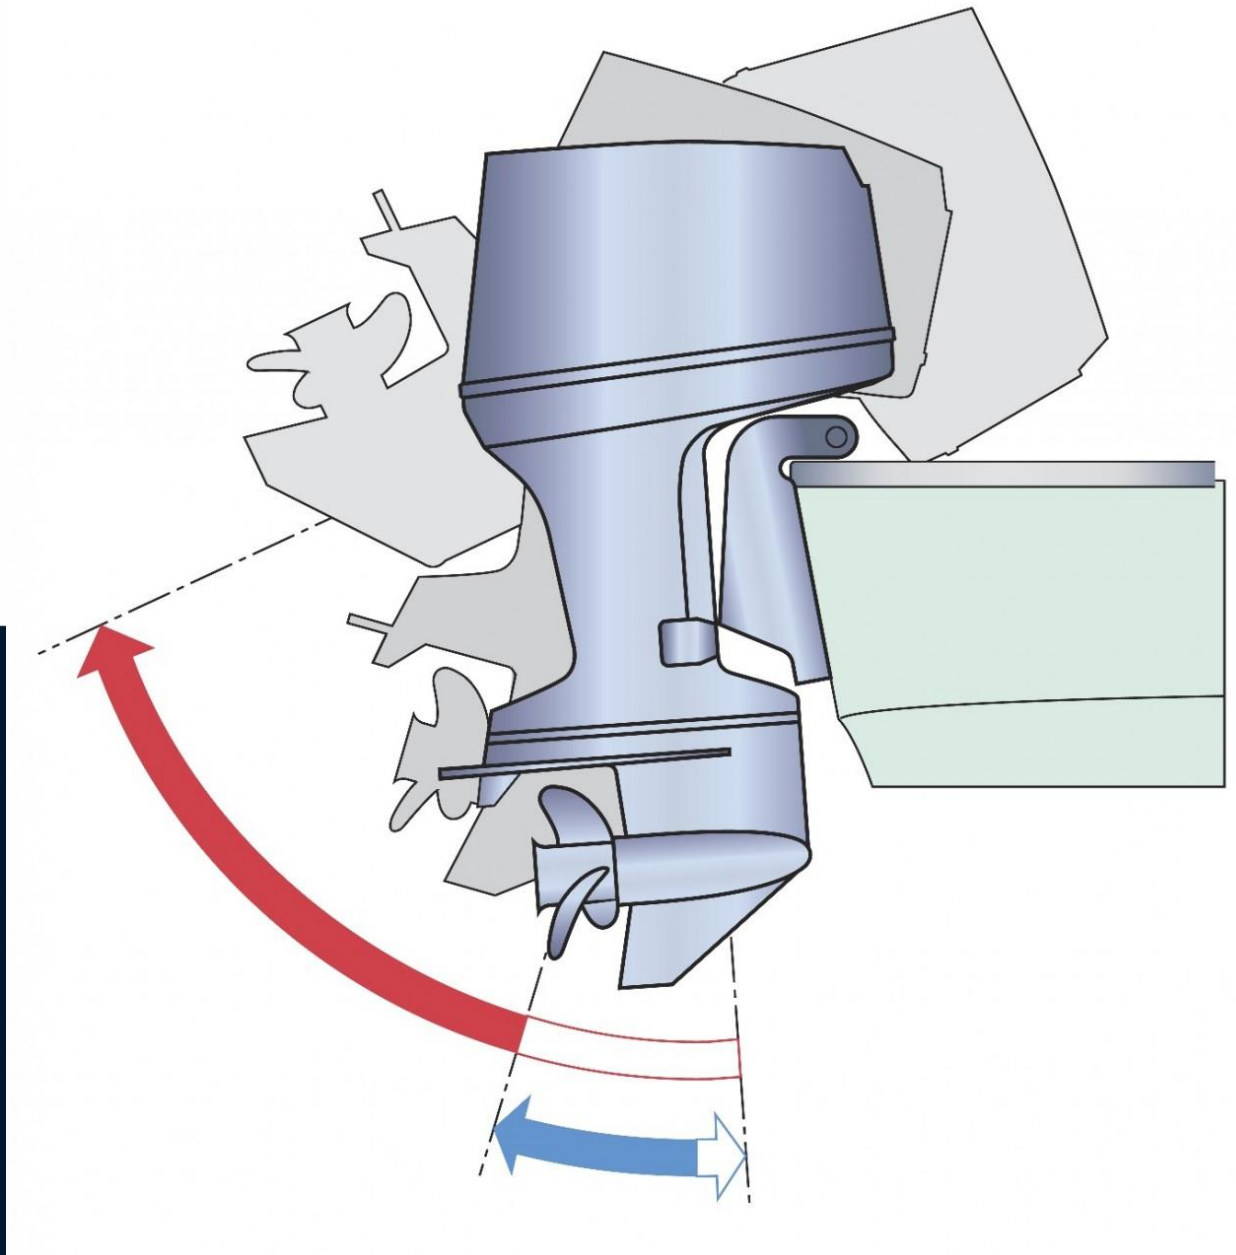

ENGINE MANUFACTURER

Yamaha

HORSE POWER

1 X 30hp CV

General

BRAND	MODEL
yamaha	F30 bets/l

Engine room

ENGINE	NUMBER OF ENGINES HORSE POWER (CV)	PROPELLERS	FUEL
Yamaha	1 x 30hp	Hors-bord	gasoline