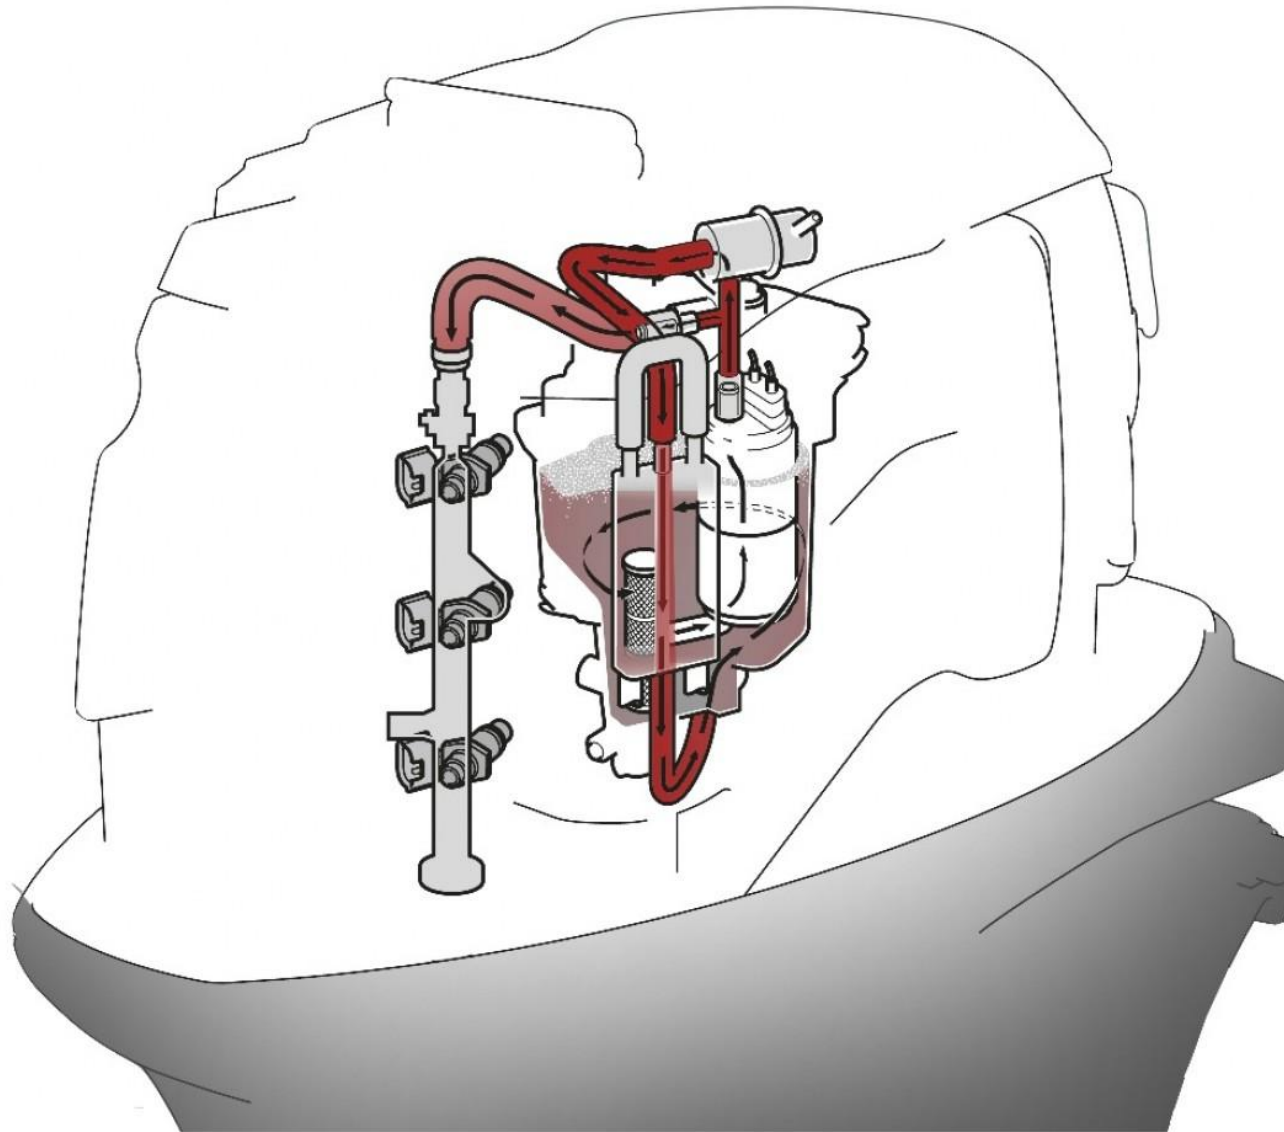

ENGINE MANUFACTURER

Yamaha

HORSE POWER

1 X 30hp CV

General

BRAND	MODEL
yamaha	F30 bets/l

Engine room

ENGINE	NUMBER OF ENGINES HORSE POWER (CV)	PROPELLERS	FUEL
Yamaha	1 x 30hp	Hors-bord	gasoline