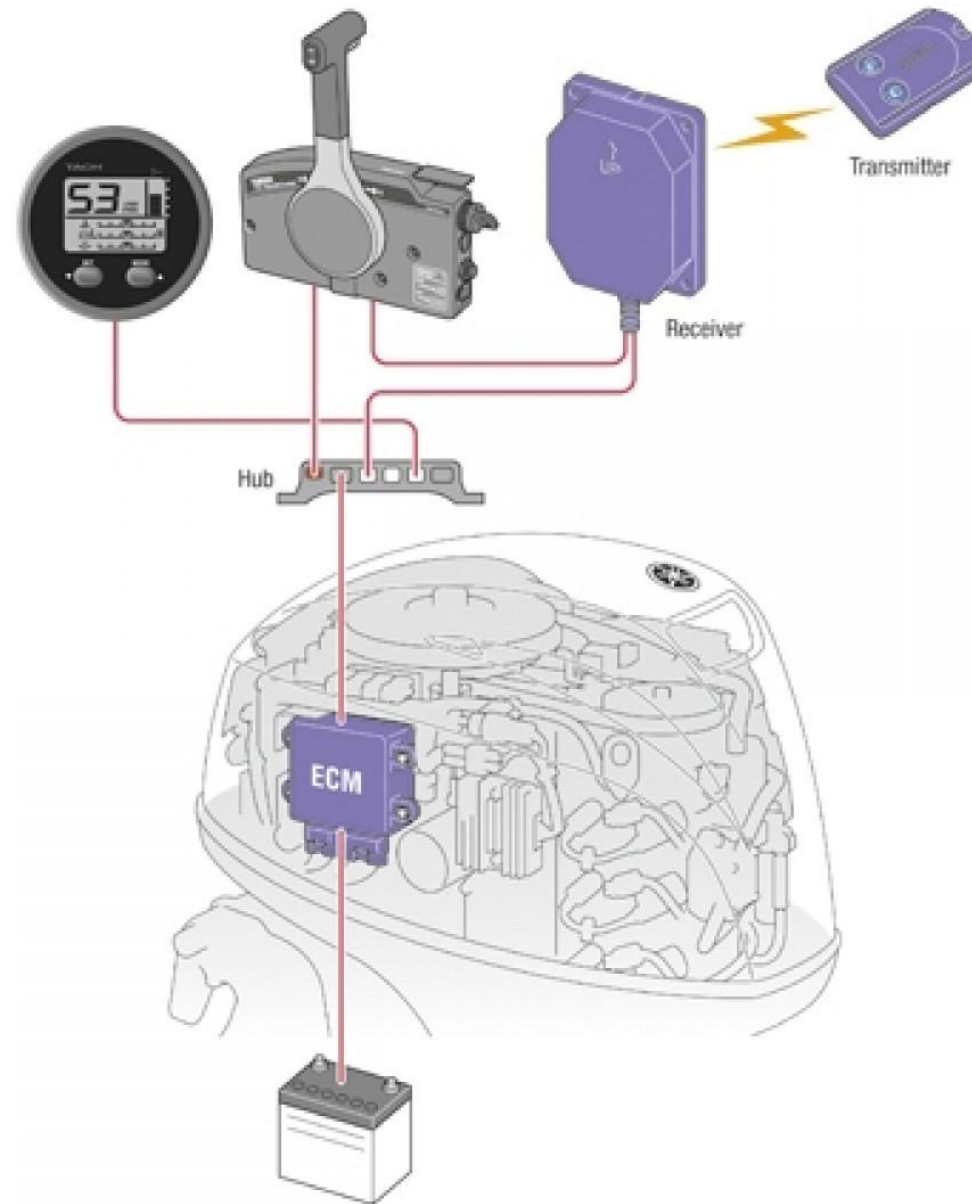

ENGINE MANUFACTURER

Yamaha

HORSE POWER

1 X 40hp CV

General

BRAND	MODEL
yamaha	F40 fets/l

Engine room

ENGINE	NUMBER OF ENGINES HORSE POWER (CV)	PROPELLERS	FUEL
Yamaha	1 x 40hp	Hors-bord	gasoline