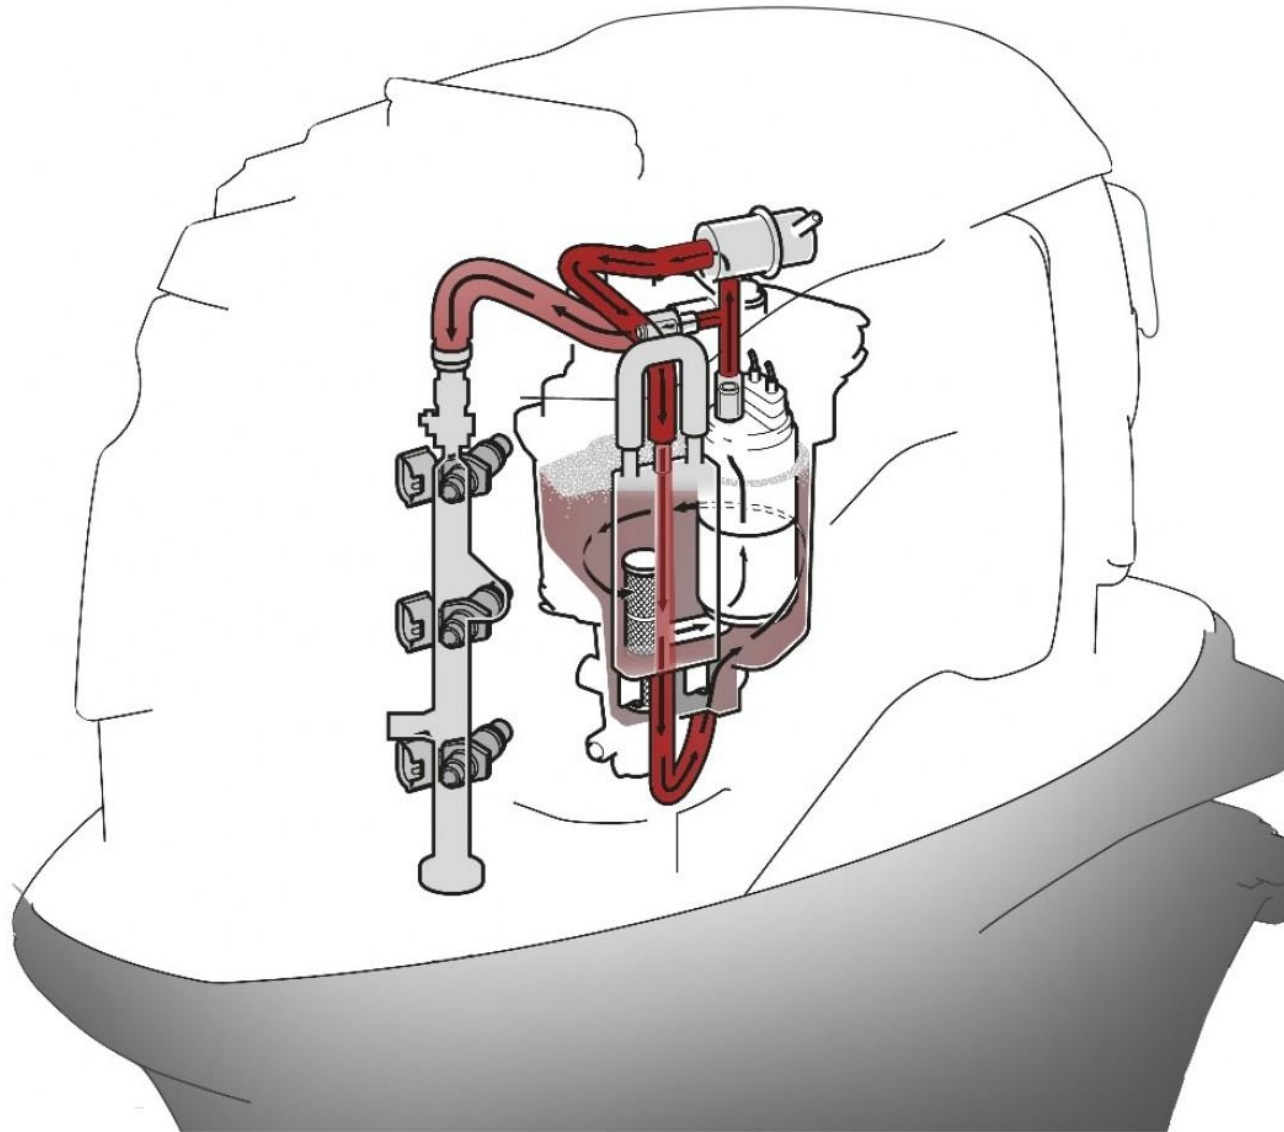

ENGINE MANUFACTURER

Yamaha

HORSE POWER

1 X 40hp CV

General

BRAND	MODEL
yamaha	F40 fets/l

Engine room

ENGINE	NUMBER OF ENGINES HORSE POWER (CV)	PROPELLERS	FUEL
Yamaha	1 x 40hp	Hors-bord	gasoline