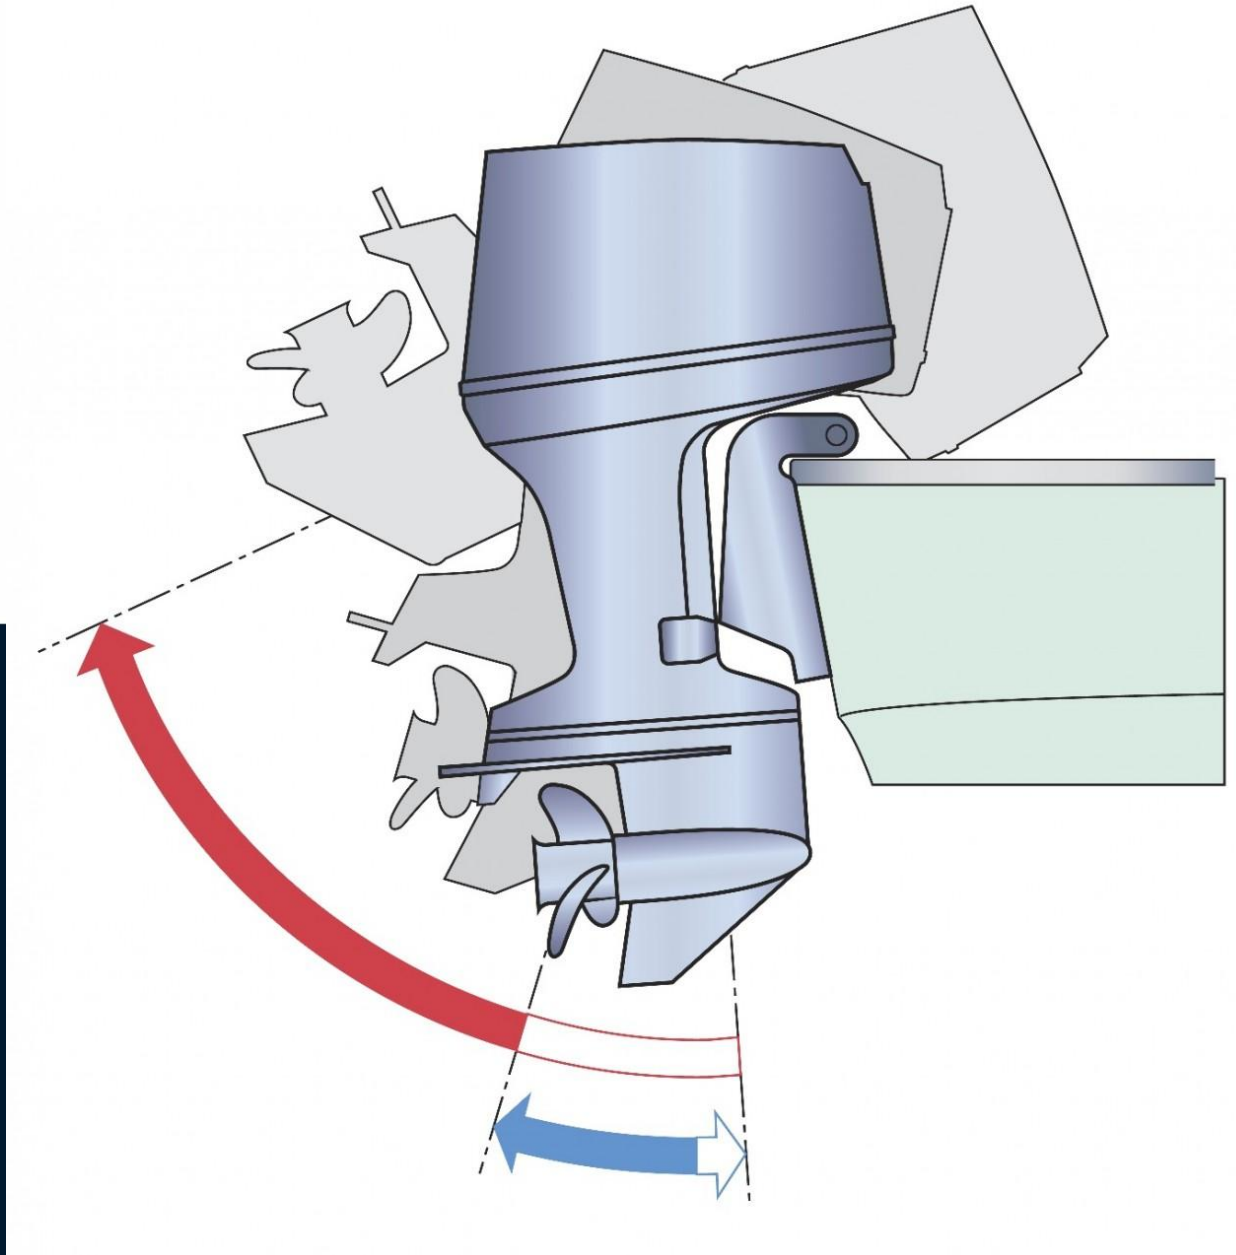

ENGINE MANUFACTURER

Yamaha

HORSE POWER

1 X 40hp CV

General

BRAND	MODEL
yamaha	F40 fets/l

Engine room

ENGINE	NUMBER OF ENGINES HORSE POWER (CV)	PROPELLERS	FUEL
Yamaha	1 x 40hp	Hors-bord	gasoline