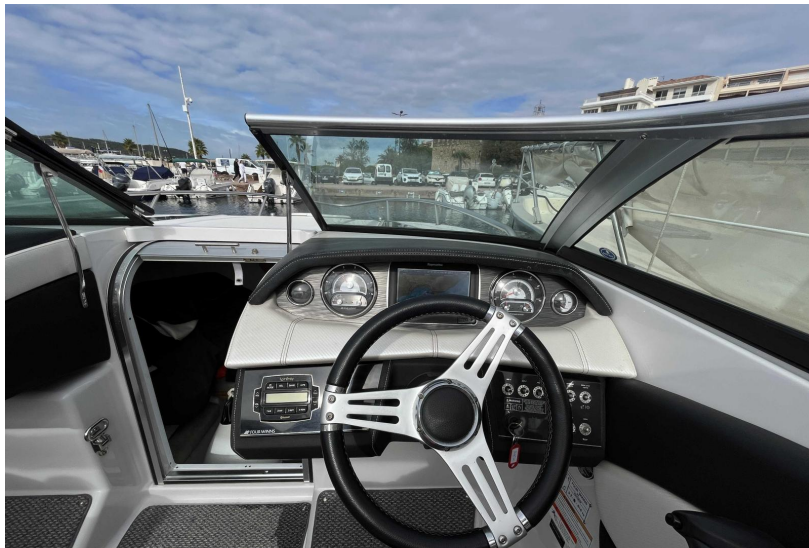

RCMARINE
OCCASIONS