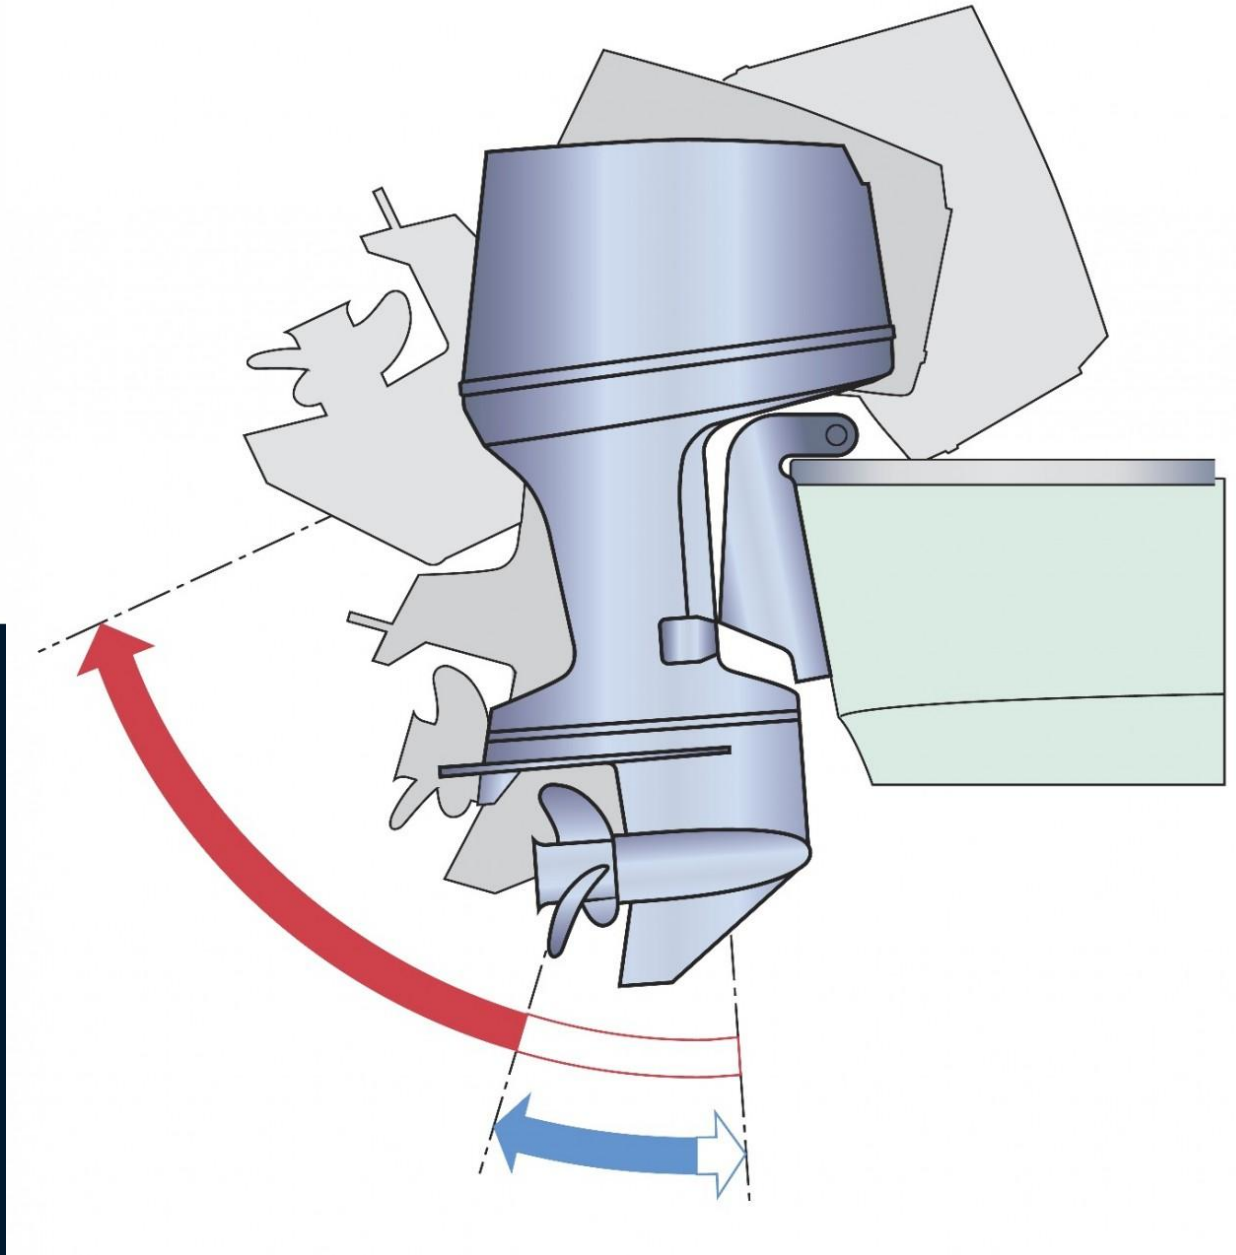

ENGINE MANUFACTURER

Yamaha

HORSE POWER

1 X 60hp CV

General

BRAND	MODEL
yamaha	F60 fetl

Engine room

ENGINE	NUMBER OF ENGINES HORSE POWER (CV)	PROPELLERS	FUEL
Yamaha	1 x 60hp	Hors-bord	gasoline