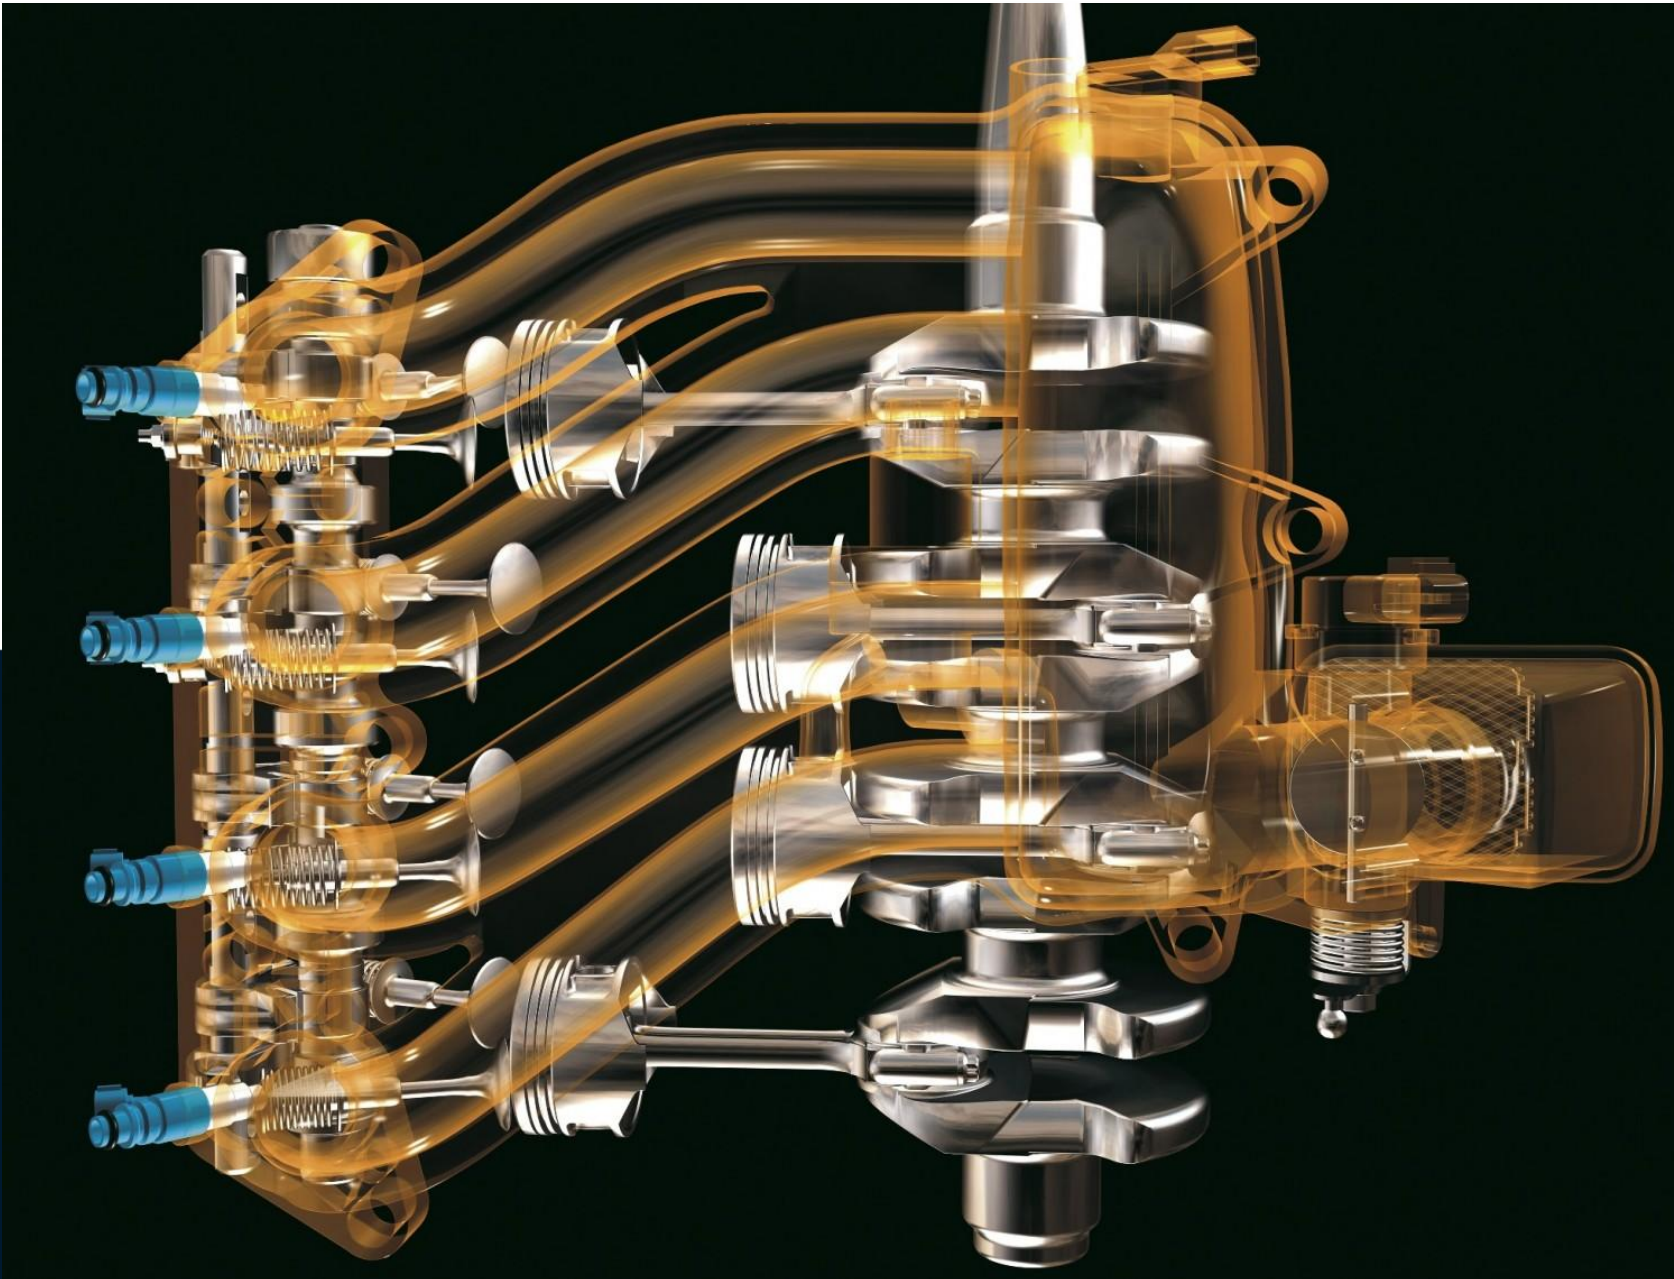

ENGINE MANUFACTURER

Yamaha

HORSE POWER

1 X 60hp CV

General

BRAND	MODEL
yamaha	F60 fetl

Engine room

ENGINE	NUMBER OF ENGINES HORSE POWER (CV)	PROPELLERS	FUEL
Yamaha	1 x 60hp	Hors-bord	gasoline