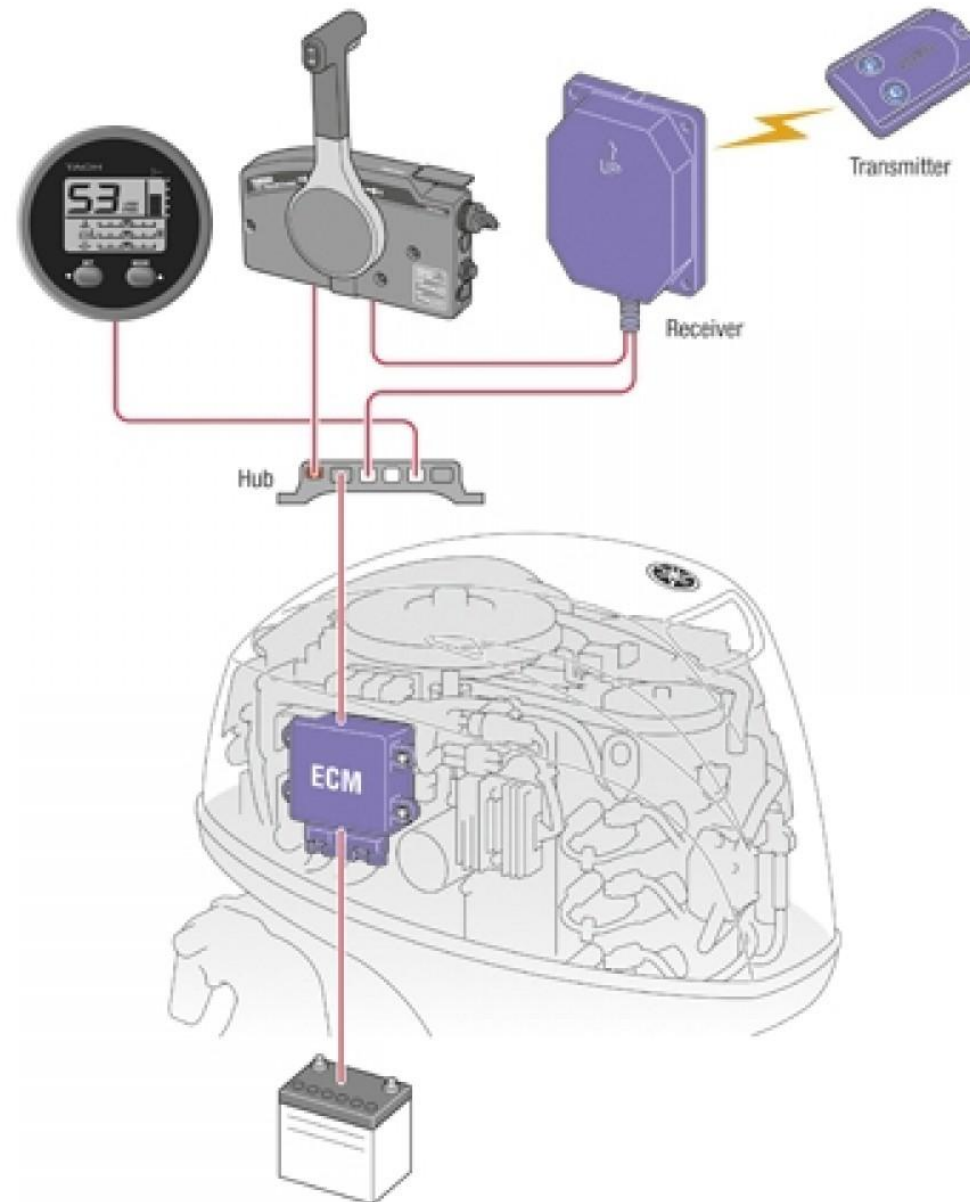

ENGINE MANUFACTURER

Yamaha

HORSE POWER

1 X 60hp CV

General

BRAND	MODEL
yamaha	F60 fetl

Engine room

ENGINE	NUMBER OF ENGINES HORSE POWER (CV)	PROPELLERS	FUEL
Yamaha	1 x 60hp	Hors-bord	gasoline