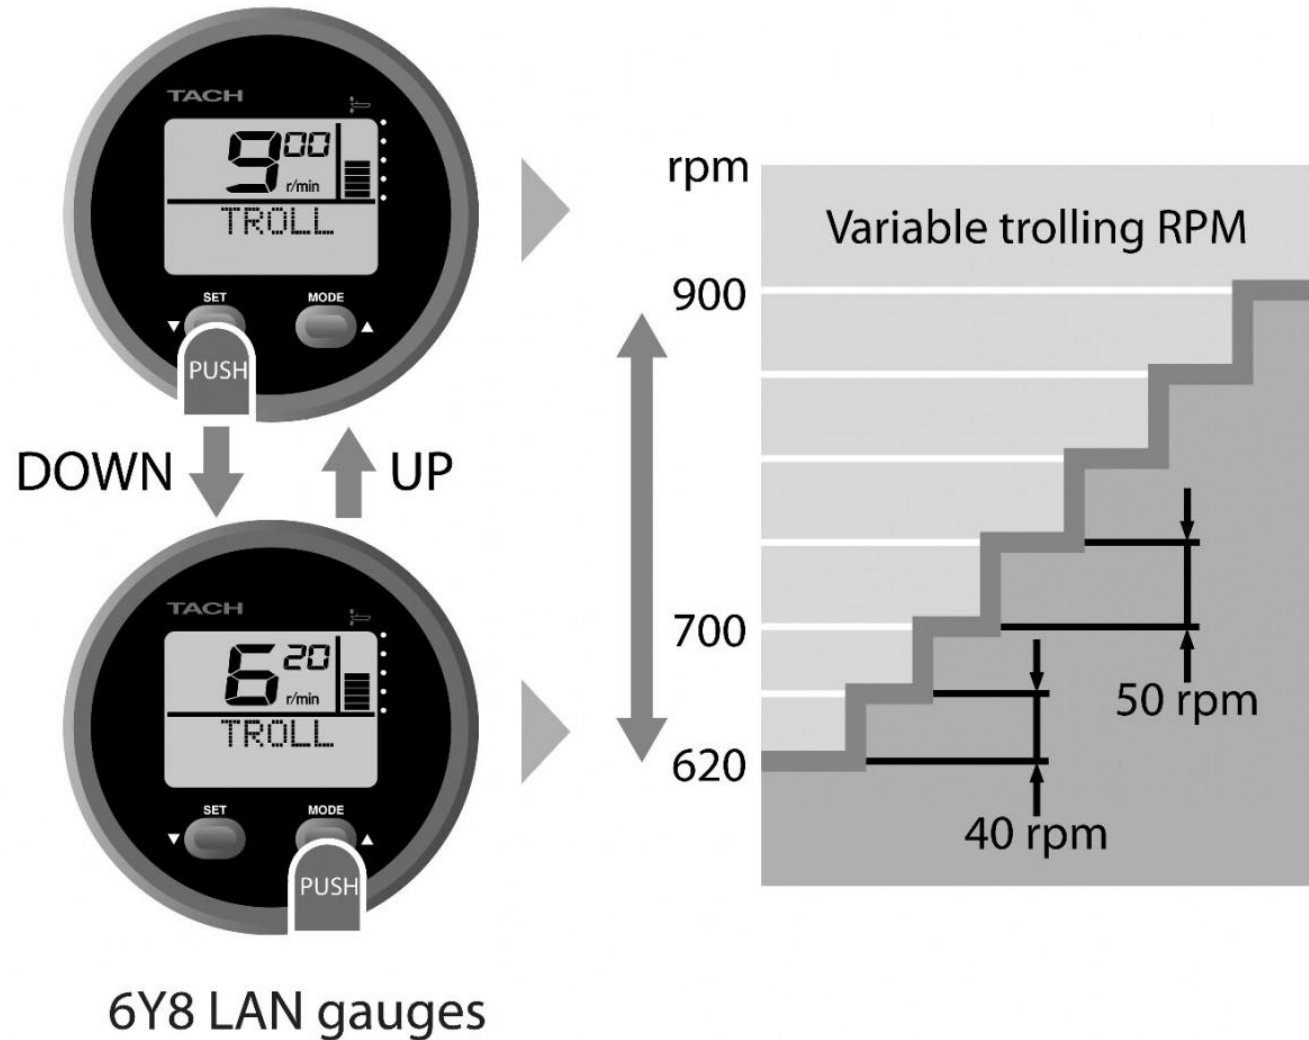

ENGINE MANUFACTURER

Yamaha

HORSE POWER

1 X 60hp CV

General

BRAND	MODEL
yamaha	F60 fetl

Engine room

ENGINE	NUMBER OF ENGINES HORSE POWER (CV)	PROPELLERS	FUEL
Yamaha	1 x 60hp	Hors-bord	gasoline