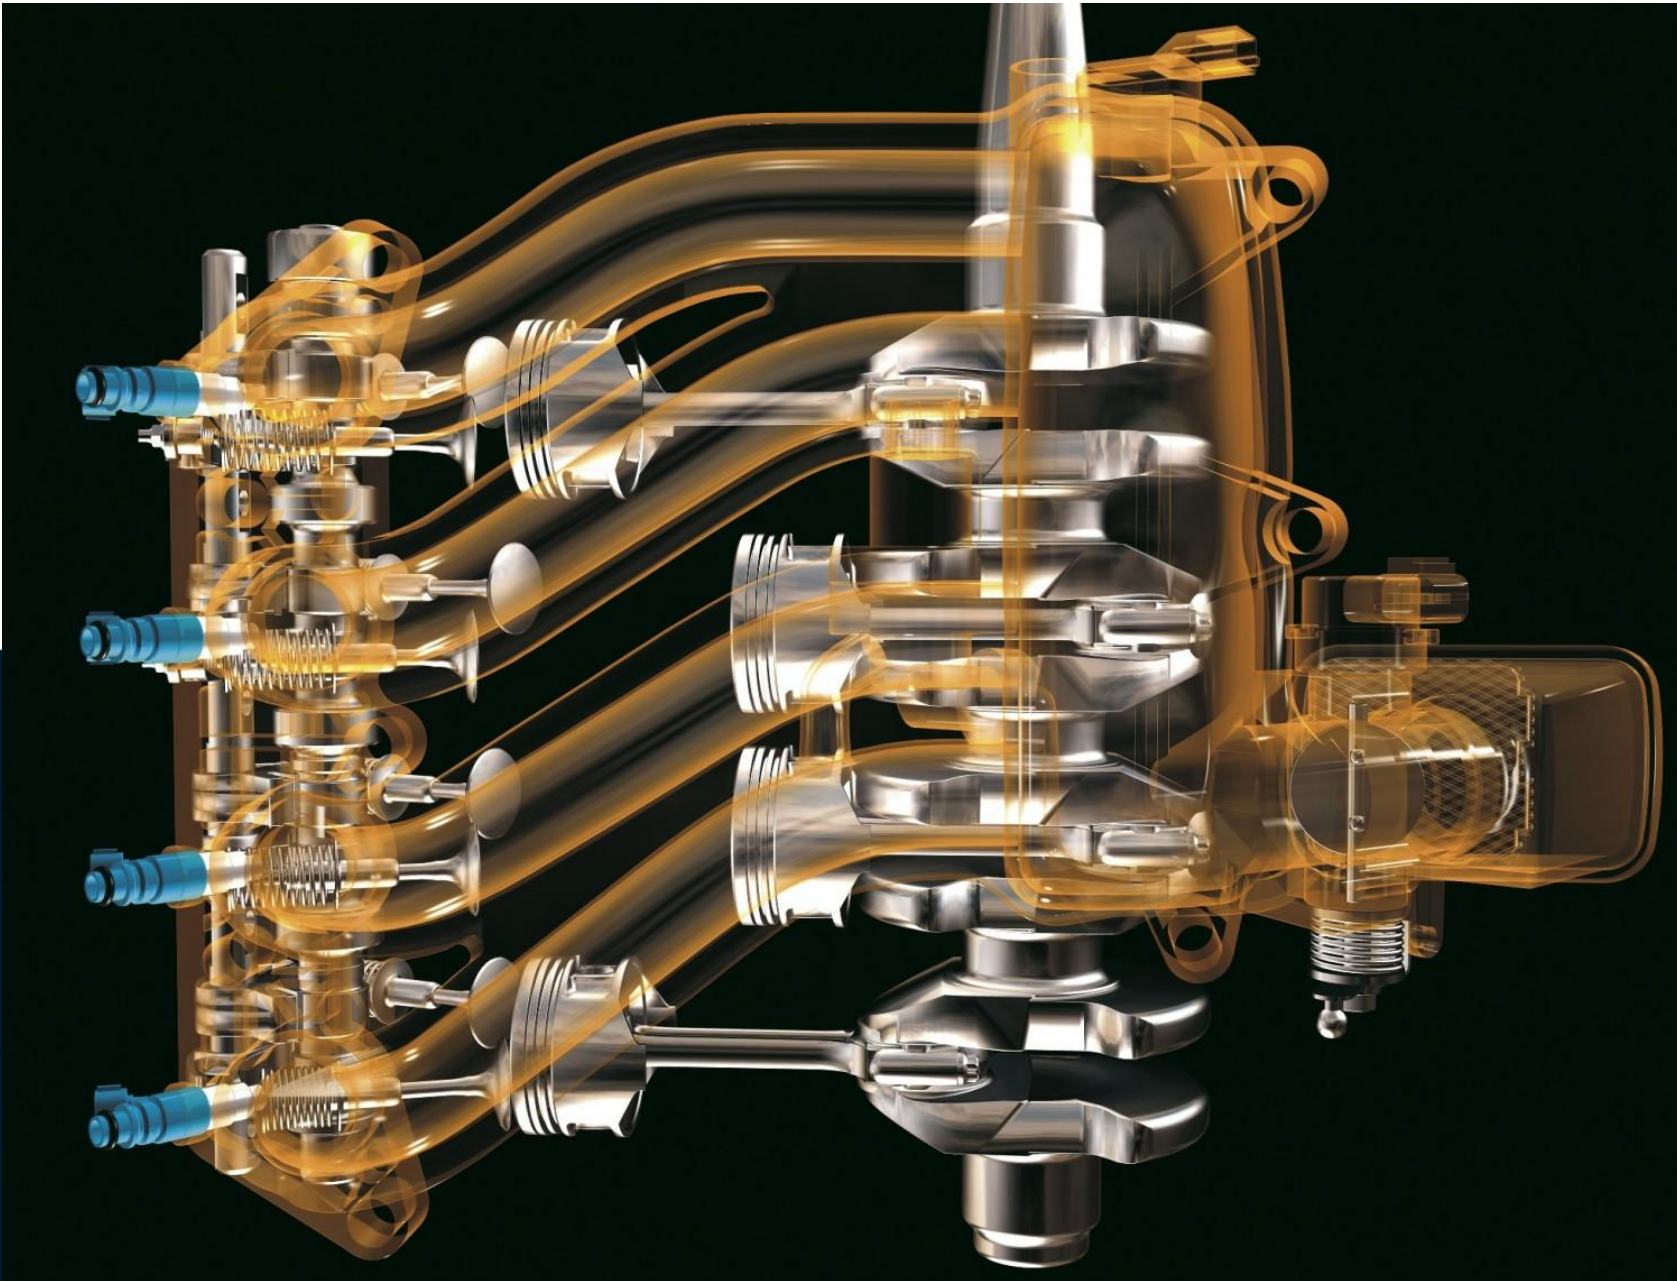

ENGINE MANUFACTURER

Yamaha

HORSE POWER

1 X 70hp CV

General

BRAND	MODEL
yamaha	F70 aetl

Engine room

ENGINE	NUMBER OF ENGINES HORSE POWER (CV)	PROPELLERS	FUEL
Yamaha	1 x 70hp	Hors-bord	gasoline