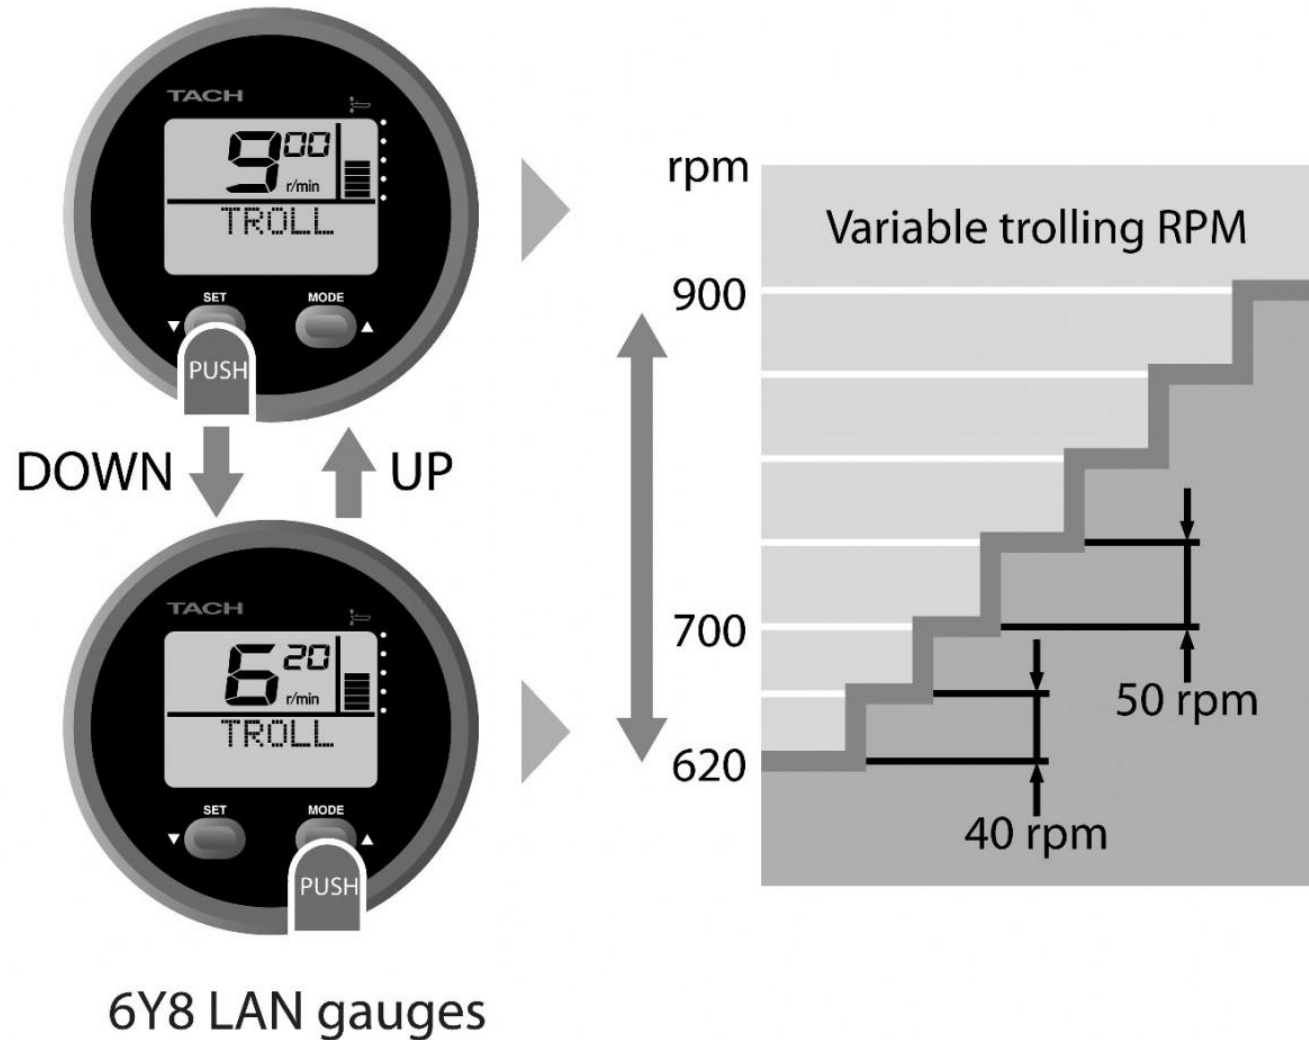

ENGINE MANUFACTURER

Yamaha

HORSE POWER

1 X 70hp CV

General

BRAND	MODEL
yamaha	F70 aetl

Engine room

ENGINE	NUMBER OF ENGINES HORSE POWER (CV)	PROPELLERS	FUEL
Yamaha	1 x 70hp	Hors-bord	gasoline