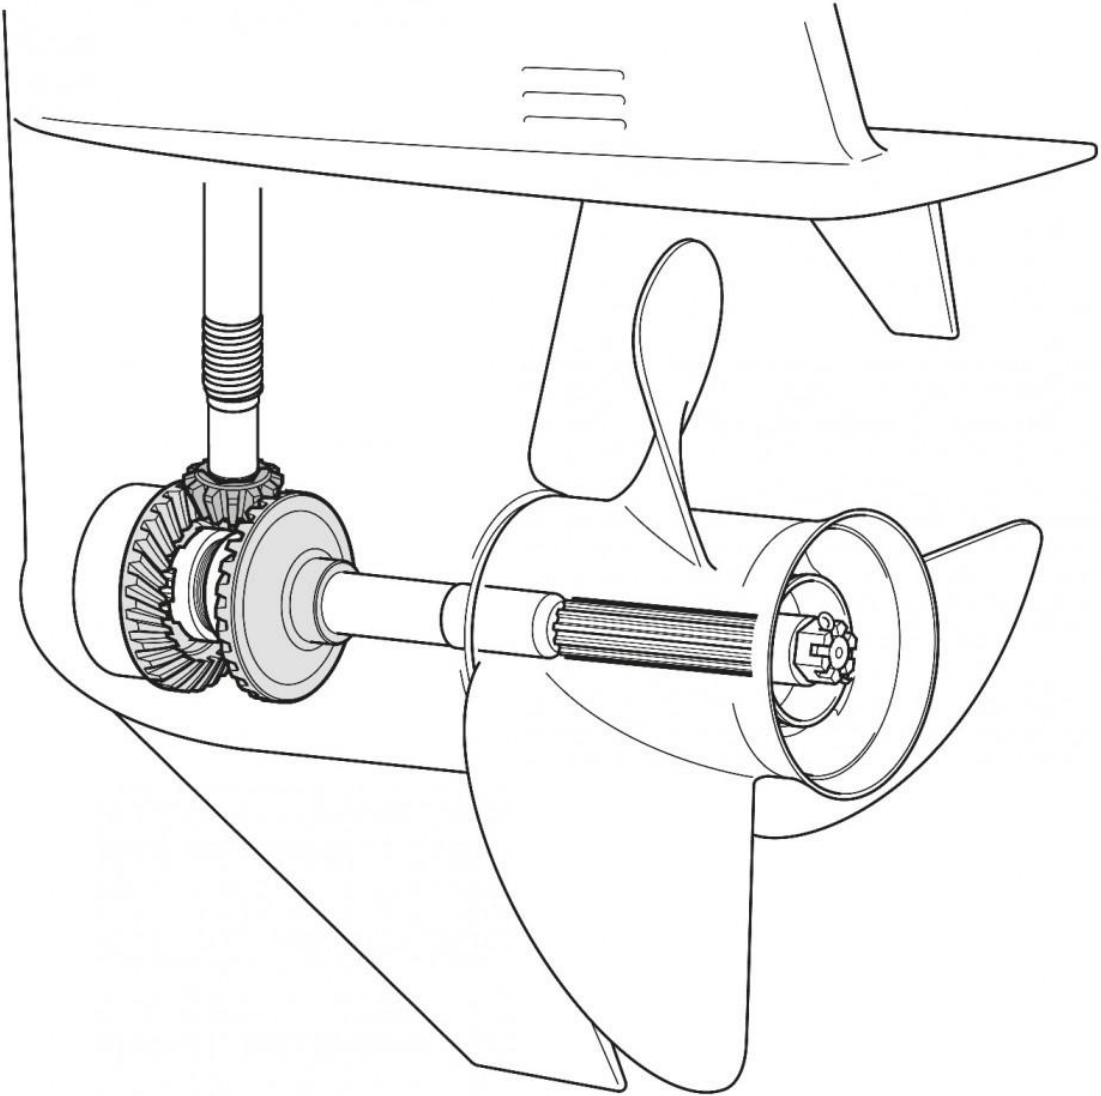

ENGINE MANUFACTURER

Yamaha

HORSE POWER

1 X 70hp CV

General

BRAND	MODEL
yamaha	F70 aetl

Engine room

ENGINE	NUMBER OF ENGINES HORSE POWER (CV)	PROPELLERS	FUEL
Yamaha	1 x 70hp	Hors-bord	gasoline