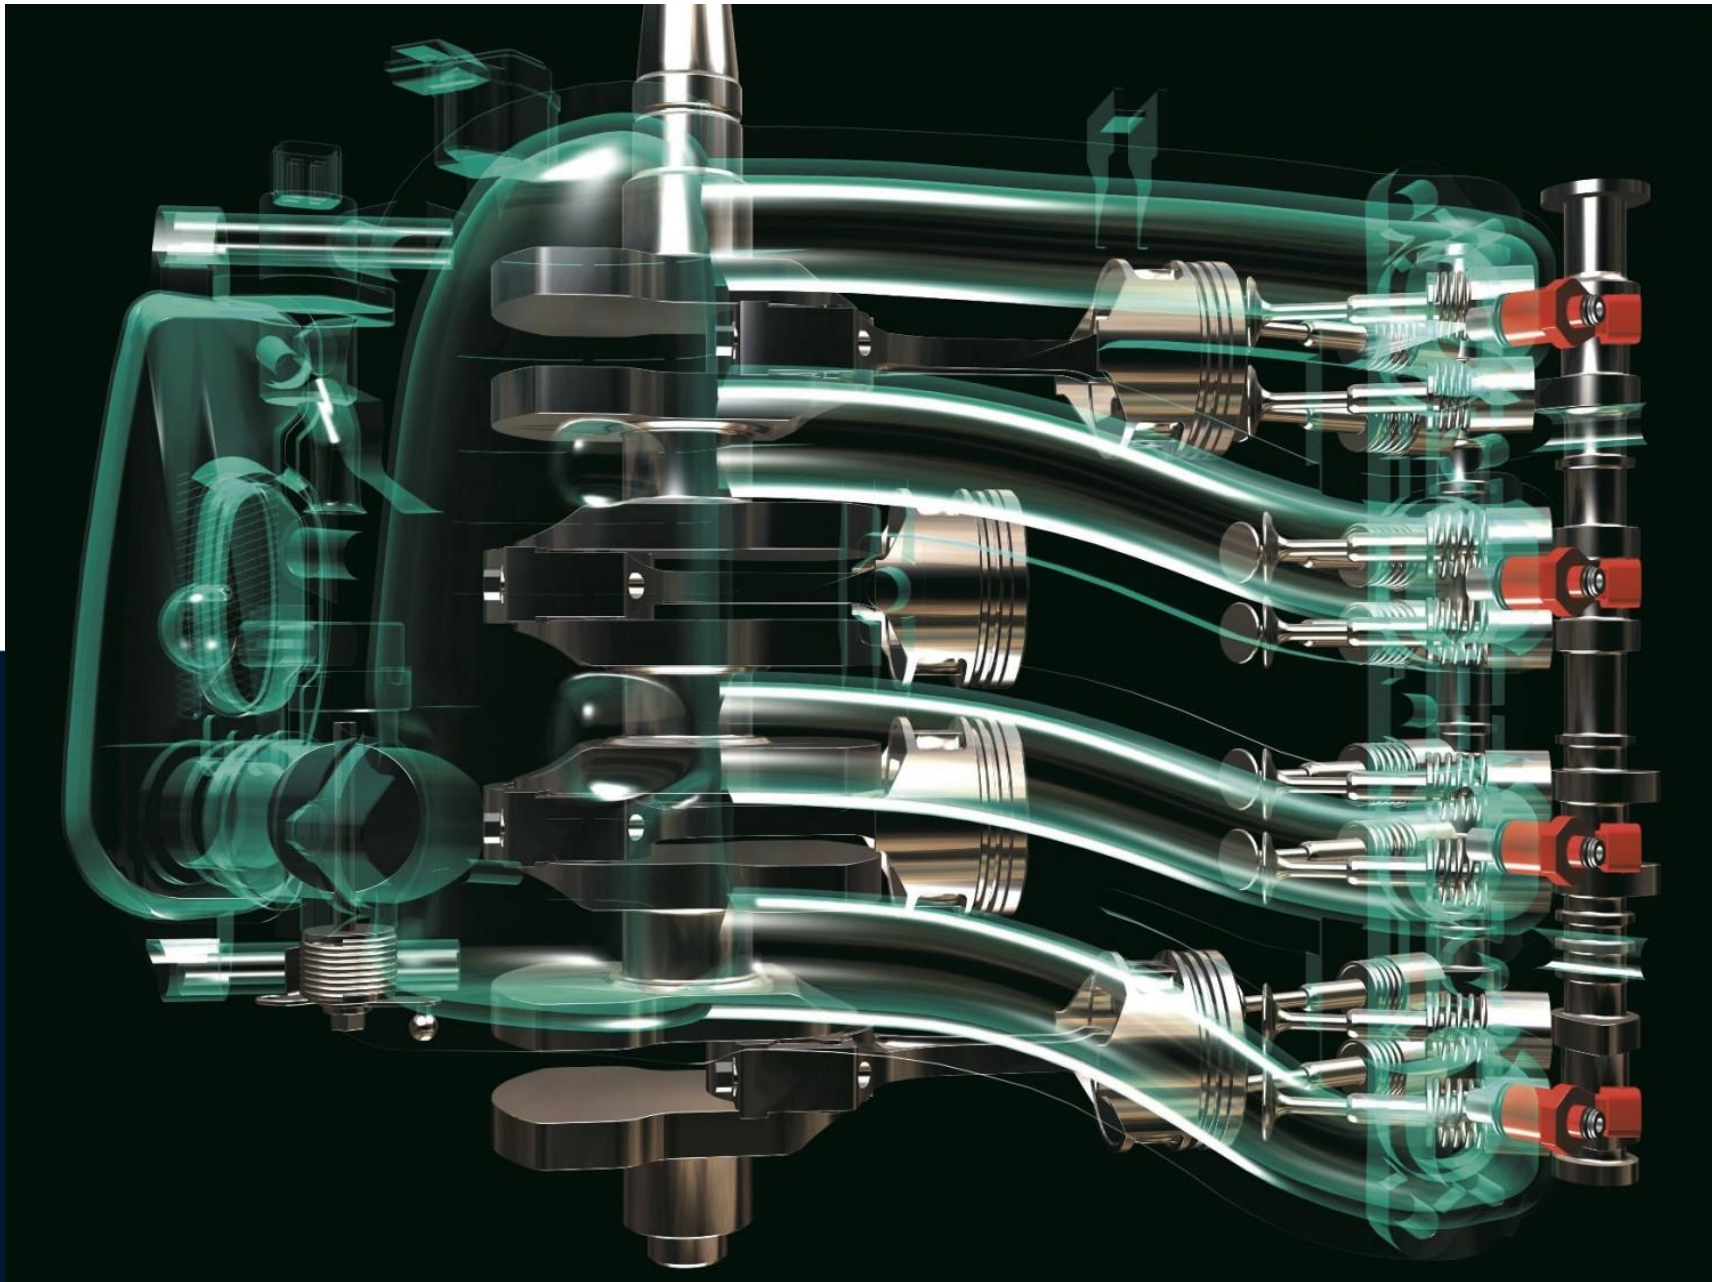

ENGINE MANUFACTURER

Yamaha

HORSE POWER

1 X 80hp CV

General

BRAND	MODEL
yamaha	F80 lb/xb

Engine room

ENGINE	NUMBER OF ENGINES HORSE POWER (CV)	PROPELLERS	FUEL
Yamaha	1 x 80hp	Hors-bord	gasoline