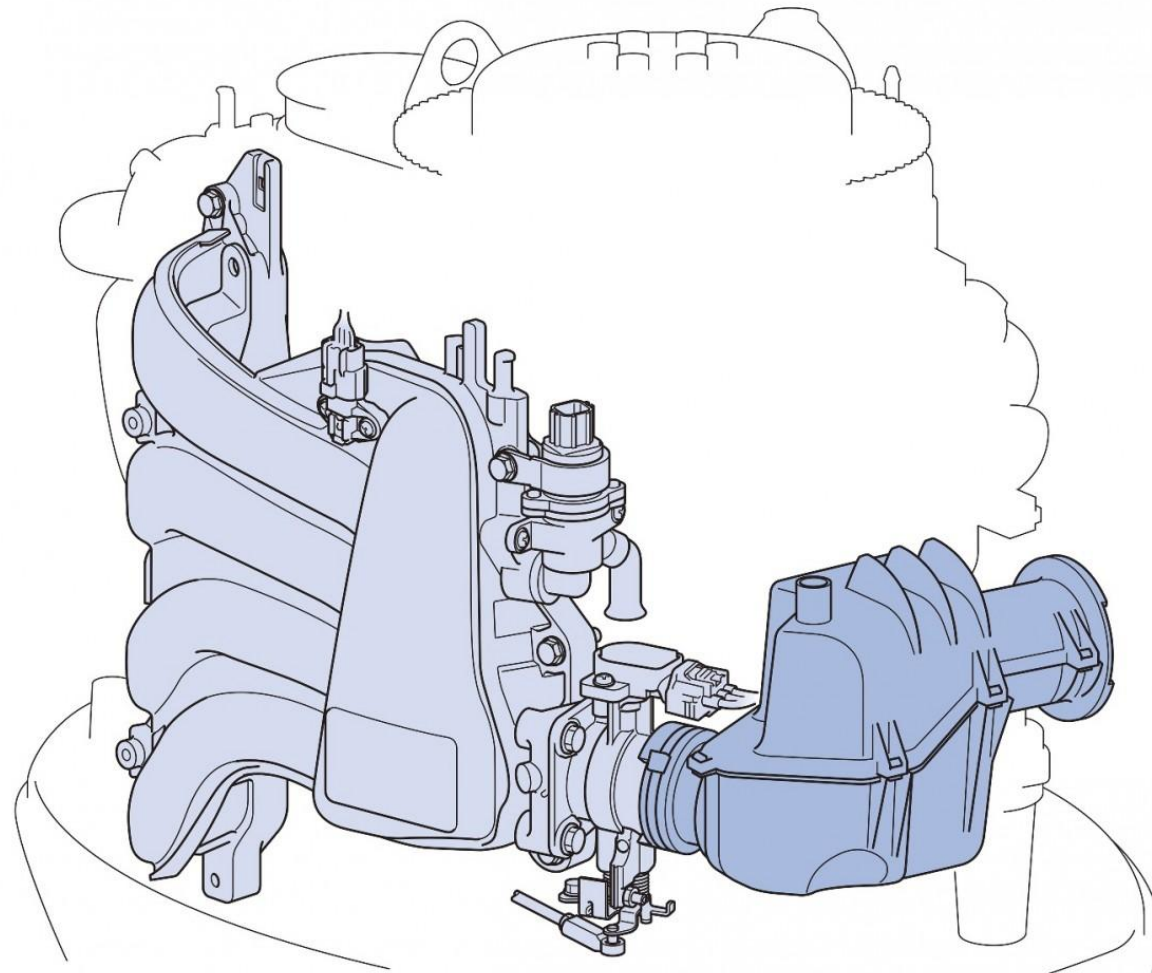

15_Throttle body, Intake manifold and Intake silencer