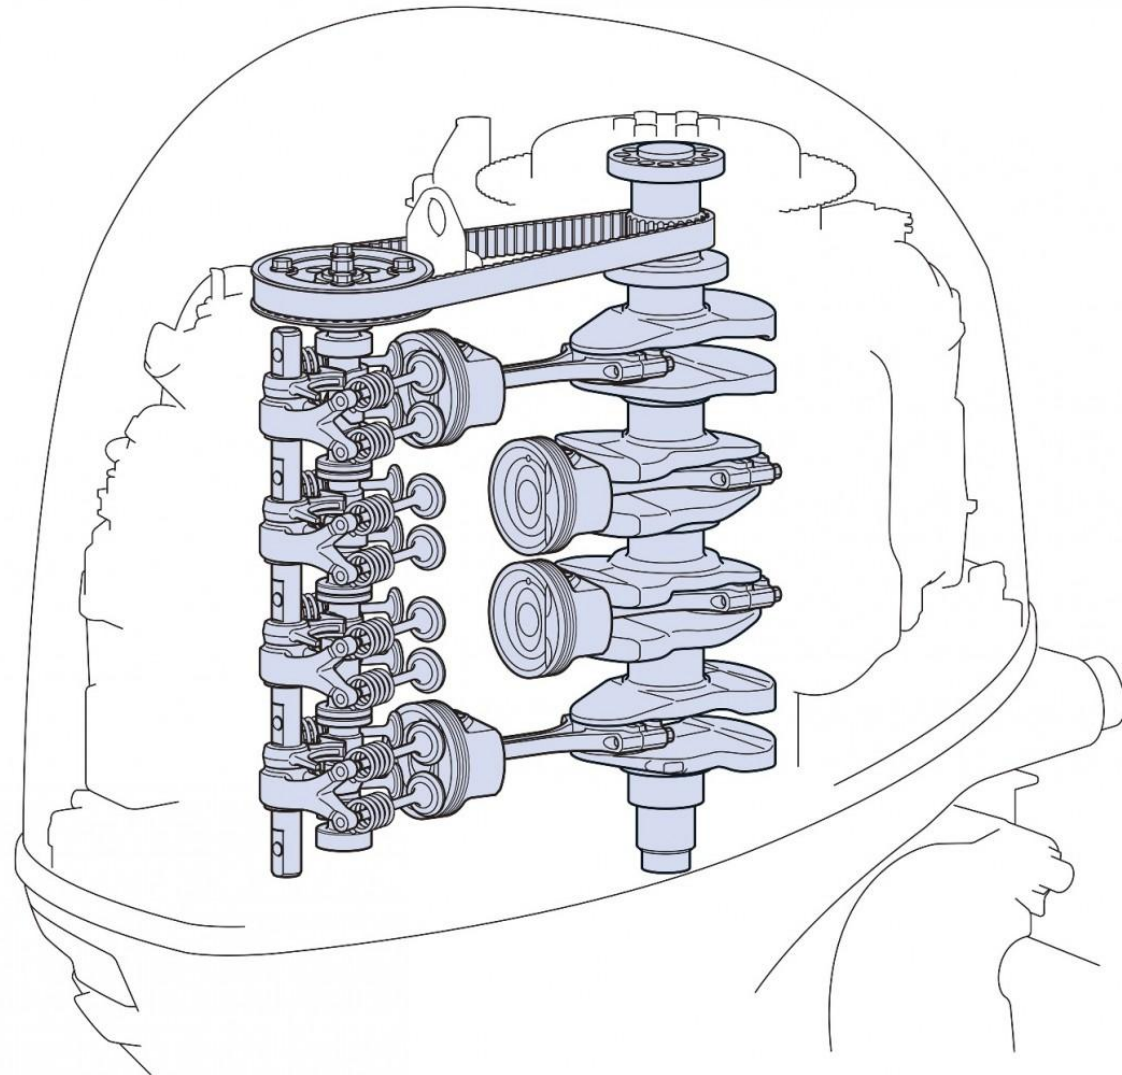

ENGINE MANUFACTURER

Yamaha

HORSE POWER

1 X 80hp CV

General

BRAND	MODEL
yamaha	F80 lb/xb

Engine room

ENGINE	NUMBER OF ENGINES HORSE POWER (CV)	PROPELLERS	FUEL
Yamaha	1 x 80hp	Hors-bord	gasoline