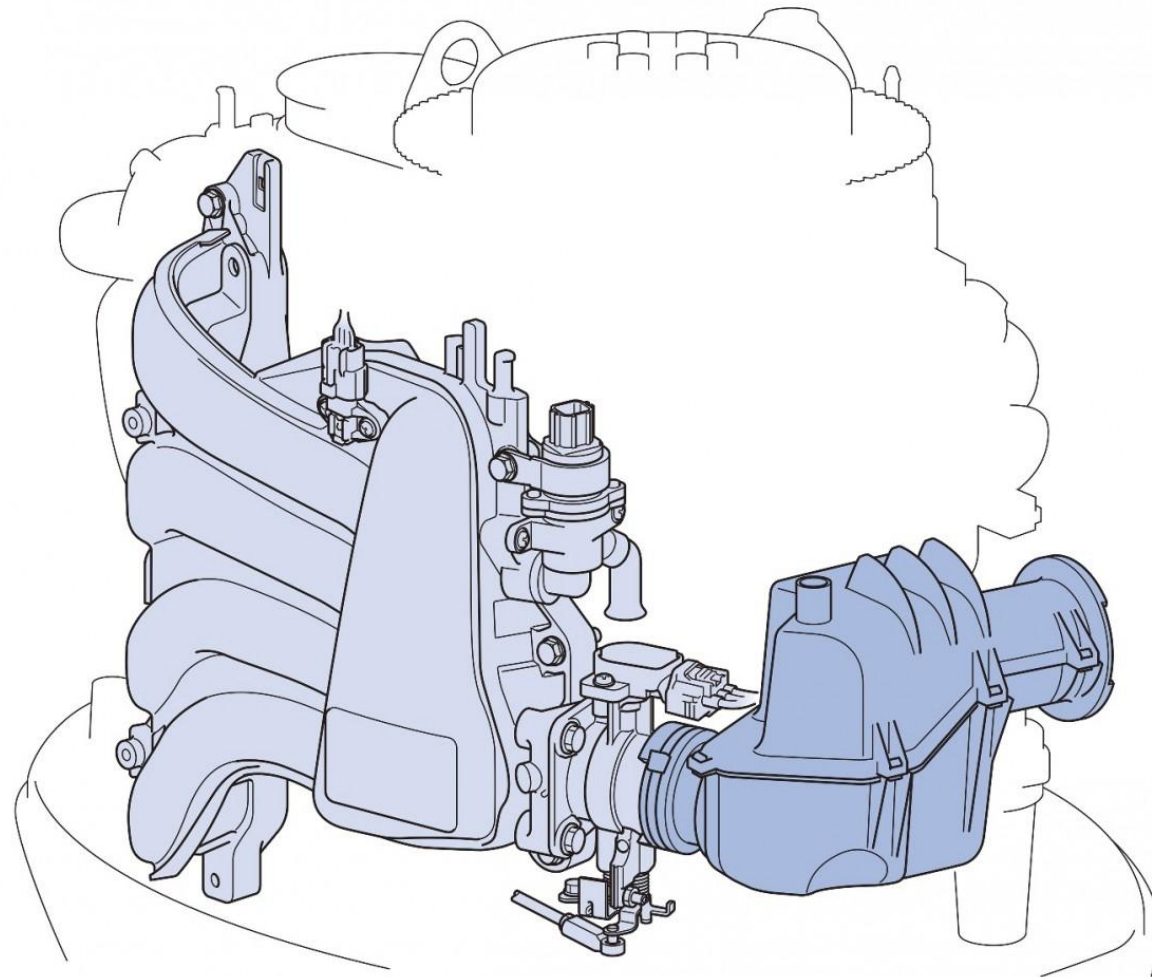

ENGINE MANUFACTURER

Yamaha

HORSE POWER

1 X 100hp CV

General

| | |
|--------|------------|
| BRAND | MODEL |
| yamaha | F100 lb/xb |

Engine room

| | | | |
|--------|------------------------------------|------------|----------|
| ENGINE | NUMBER OF ENGINES HORSE POWER (CV) | PROPELLERS | FUEL |
| Yamaha | 1 x 100hp | Hors-bord | gasoline |