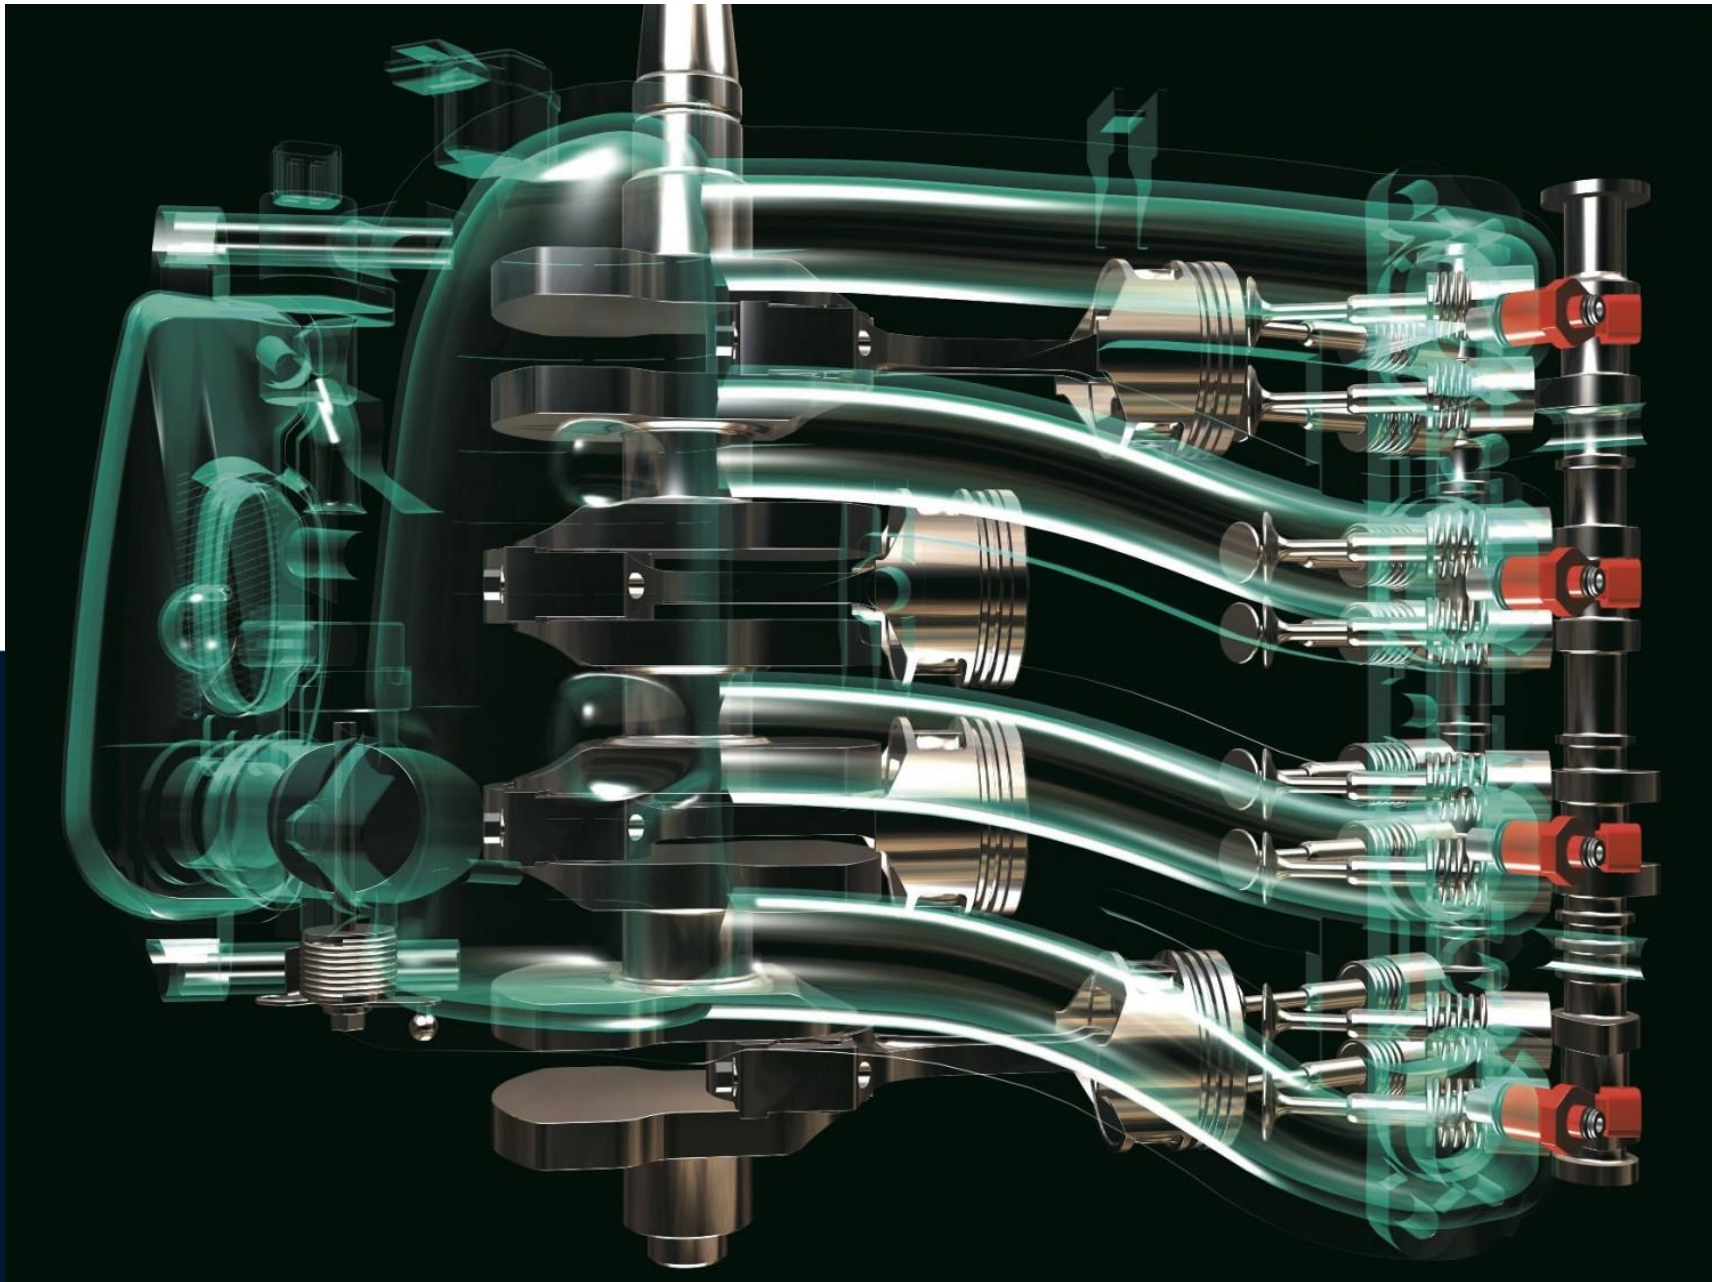

ENGINE MANUFACTURER

Yamaha

HORSE POWER

1 X 100hp CV

General

| | |
|--------|------------|
| BRAND | MODEL |
| yamaha | F100 lb/xb |

Engine room

| | | | |
|--------|------------------------------------|------------|----------|
| ENGINE | NUMBER OF ENGINES HORSE POWER (CV) | PROPELLERS | FUEL |
| Yamaha | 1 x 100hp | Hors-bord | gasoline |

15_Throttle body, Intake manifold and Intake silencer

11_SOHC 16 valves

**OPÉRATION
REMOTORISATION**

Profitez de 600 à 6 100 €^{TTC} d'avantage client*
sur la gamme de moteurs hors-bord Yamaha
de 20 à 300 cv.