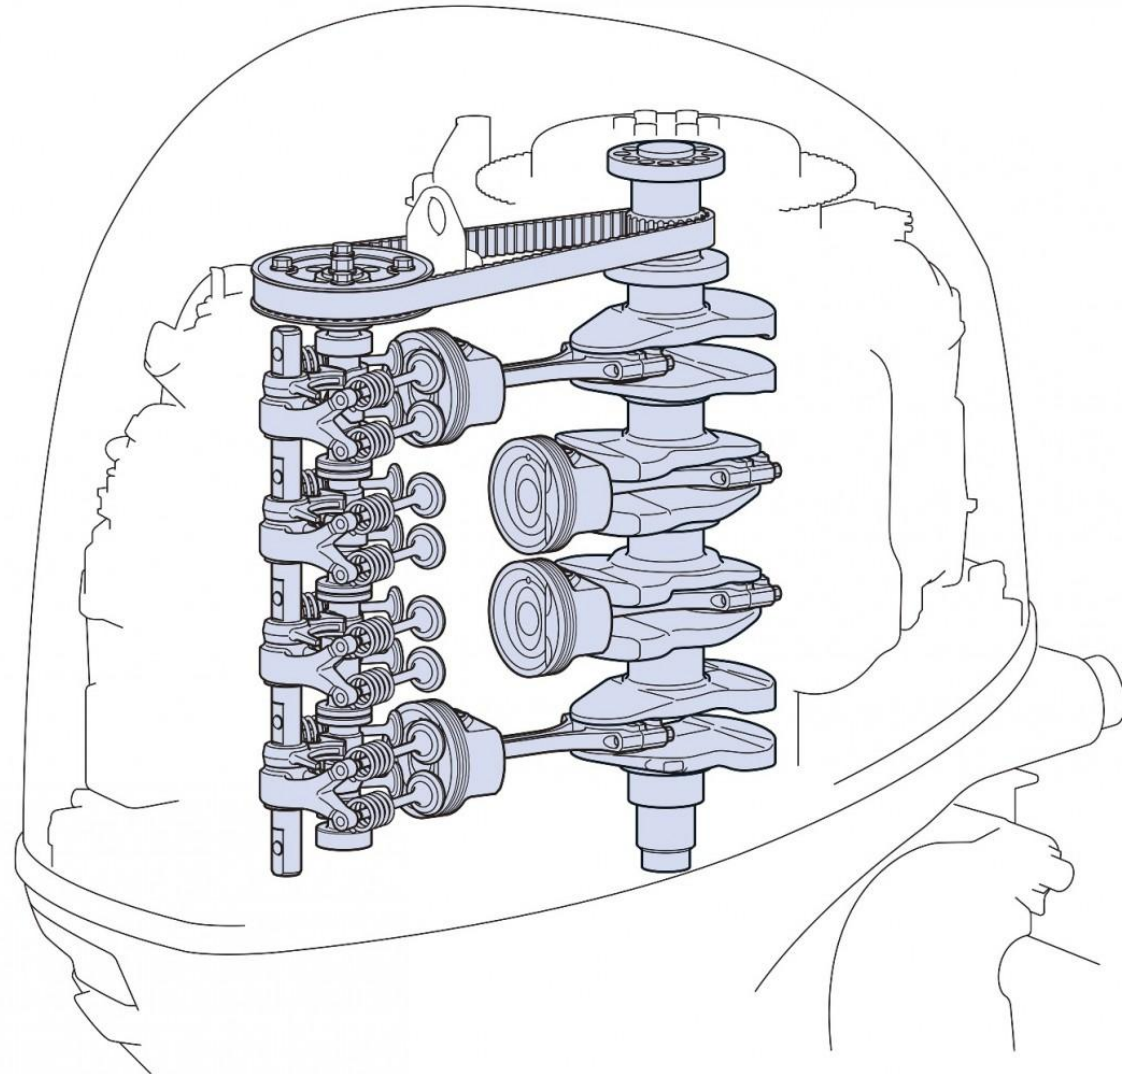

15_Throttle body, Intake manifold and Intake silencer