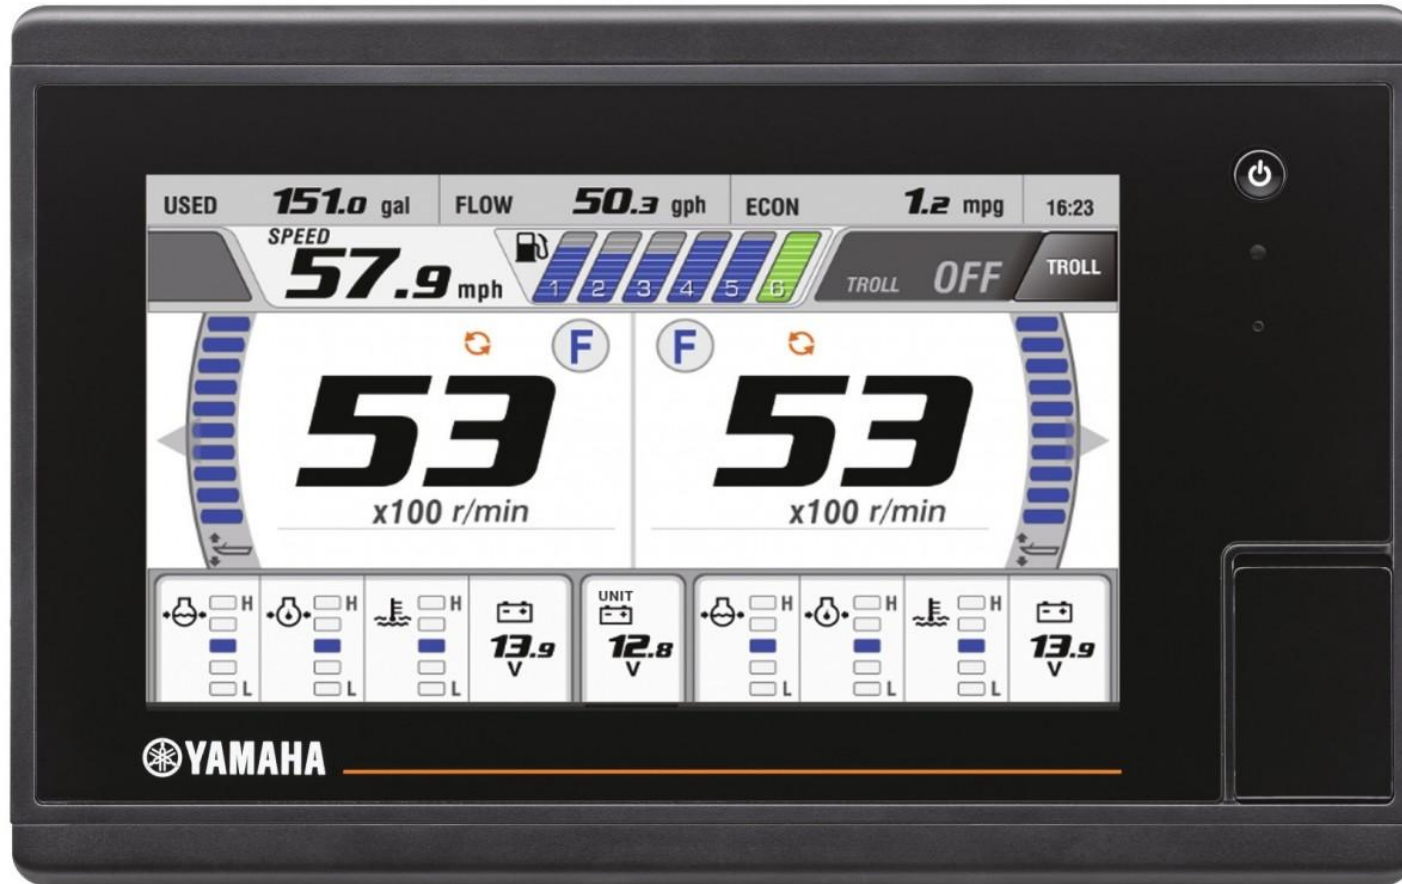

ENGINE MANUFACTURER

Yamaha

HORSE POWER

1 X 150hp CV

General

BRAND	MODEL
yamaha	F150 lb/xb

Engine room

ENGINE	NUMBER OF ENGINES HORSE POWER (CV)	PROPELLERS	FUEL
Yamaha	1 x 150hp	Hors-bord	gasoline