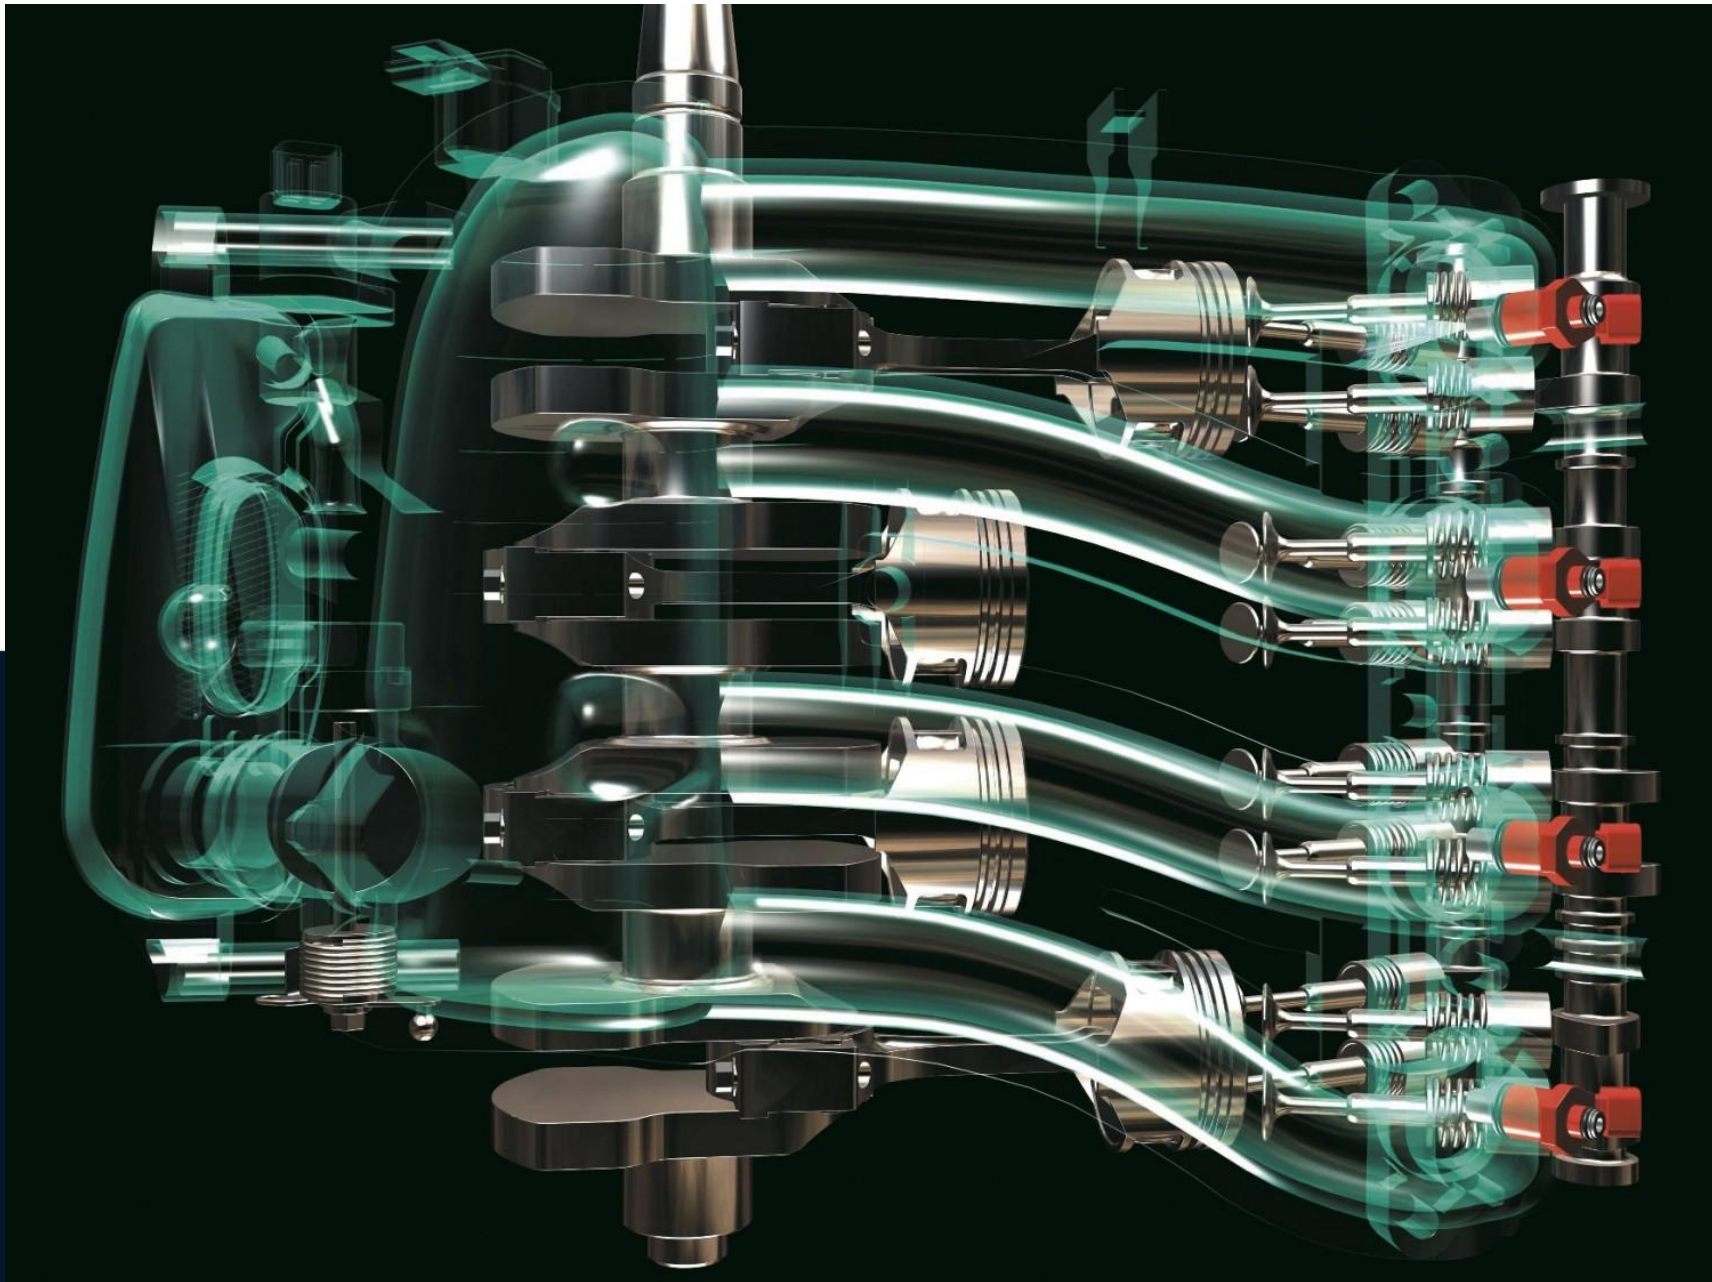

ENGINE MANUFACTURER

Yamaha

HORSE POWER

1 X 150hp CV

General

BRAND	MODEL
yamaha	F150 lb/xb

Engine room

ENGINE	NUMBER OF ENGINES HORSE POWER (CV)	PROPELLERS	FUEL
Yamaha	1 x 150hp	Hors-bord	gasoline