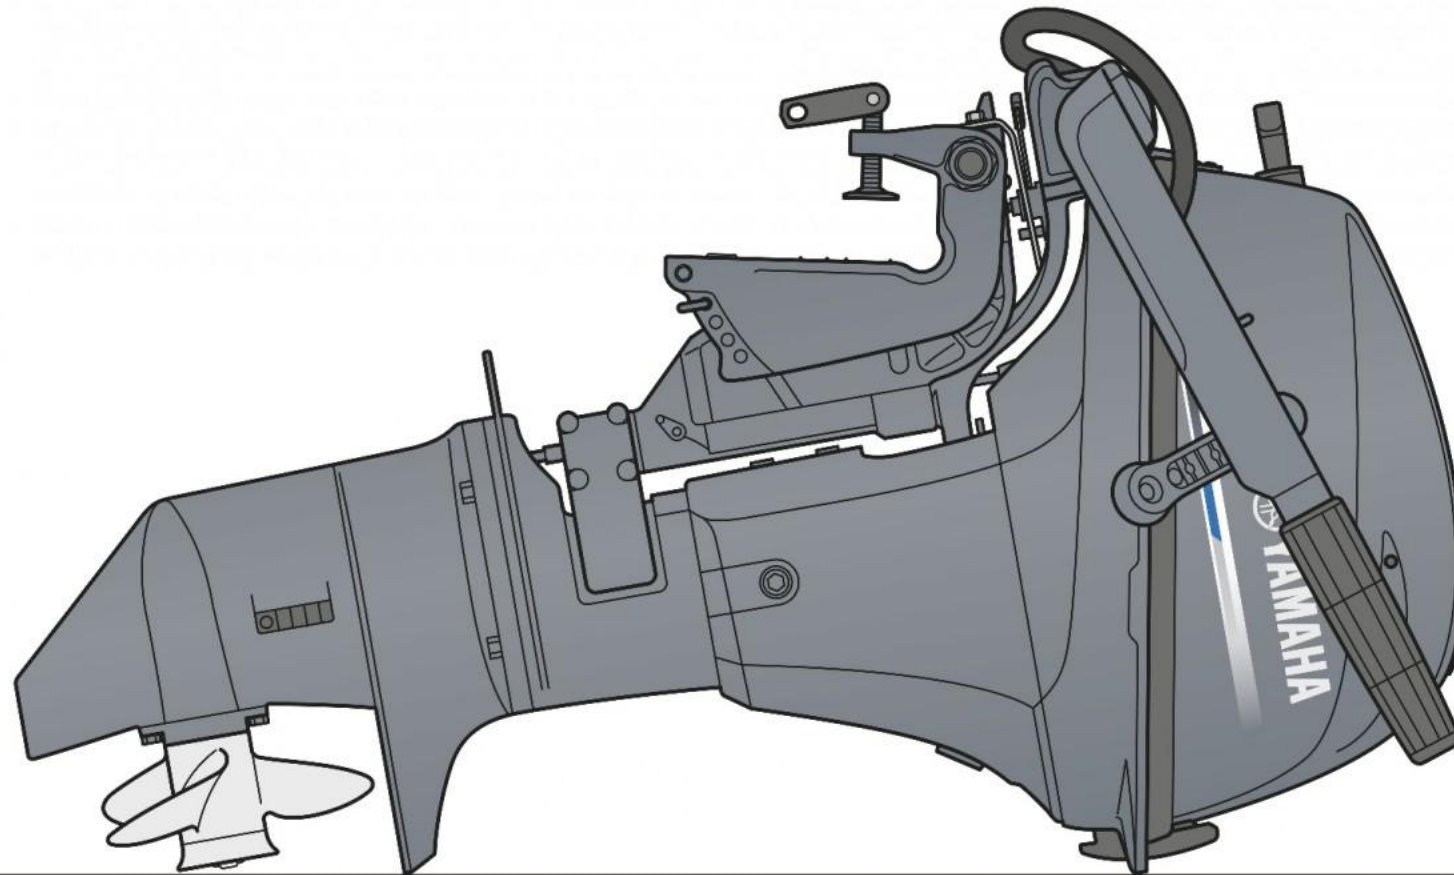

ENGINE MANUFACTURER

Yamaha

HORSE POWER

1 X 8hp CV

General

BRAND	MODEL
yamaha	F8 fmhs/l

Engine room

ENGINE	NUMBER OF ENGINES HORSE POWER (CV)	PROPELLERS	FUEL
Yamaha	1 x 8hp	Hors-bord	gasoline