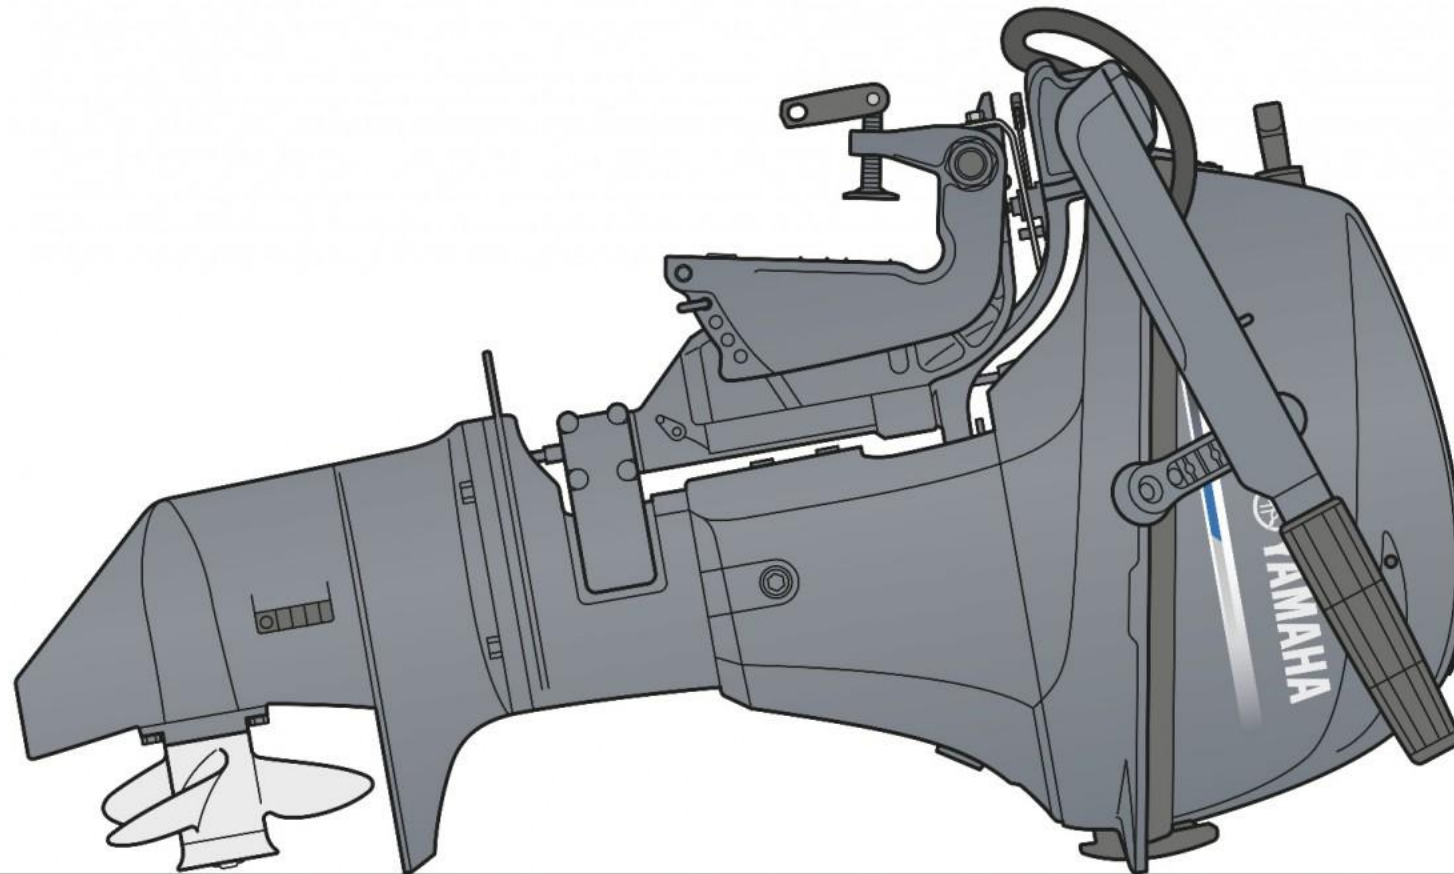

ENGINE MANUFACTURER

Yamaha

HORSE POWER

1 X 9.9hp CV

General

BRAND	MODEL
yamaha	F9.9 jmhs/l

Engine room

ENGINE	NUMBER OF ENGINES HORSE POWER (CV)	PROPELLERS	FUEL
Yamaha	1 x 9.9hp	Hors-bord	gasoline