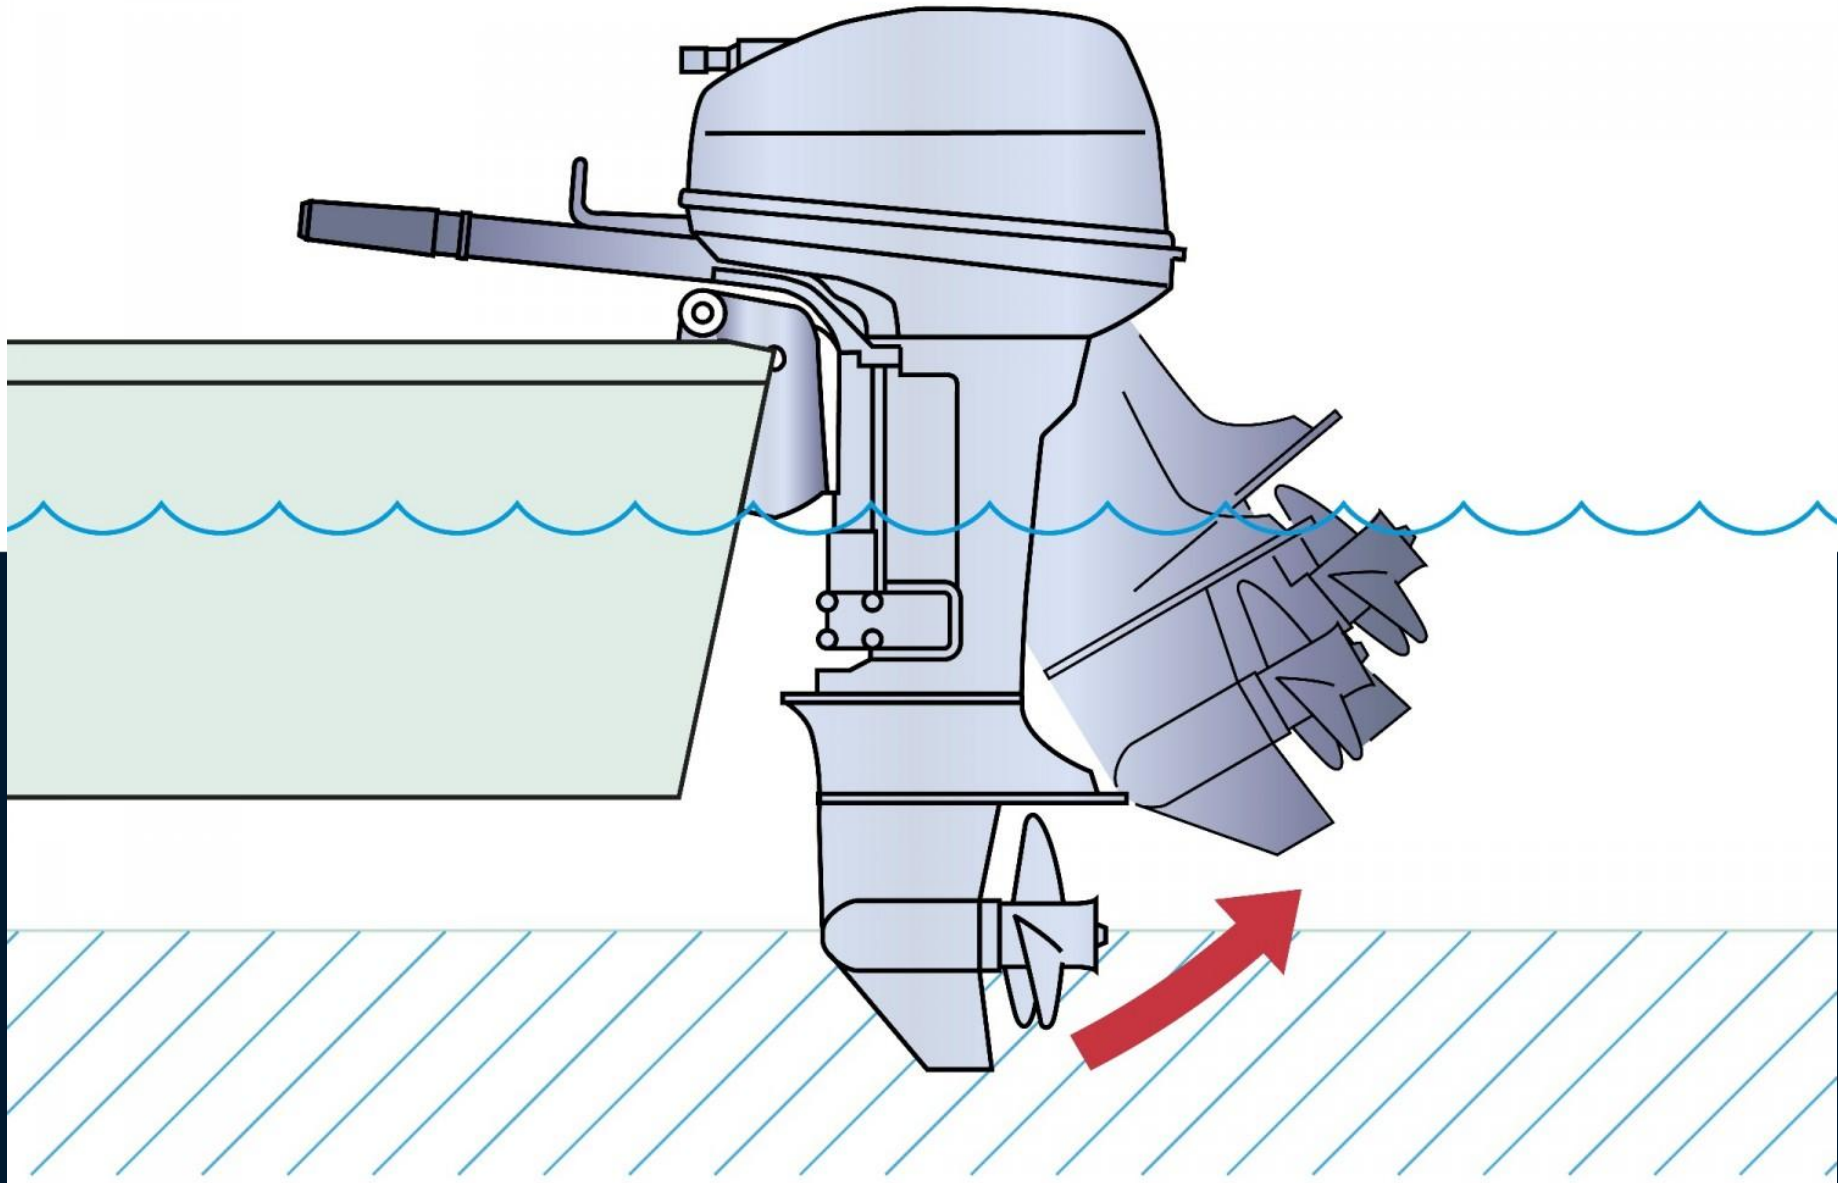

ENGINE MANUFACTURER

Yamaha

HORSE POWER

1 X 9.9hp CV

General

BRAND	MODEL
yamaha	F9.9 jmhs/l

Engine room

ENGINE	NUMBER OF ENGINES HORSE POWER (CV)	PROPELLERS	FUEL
Yamaha	1 x 9.9hp	Hors-bord	gasoline