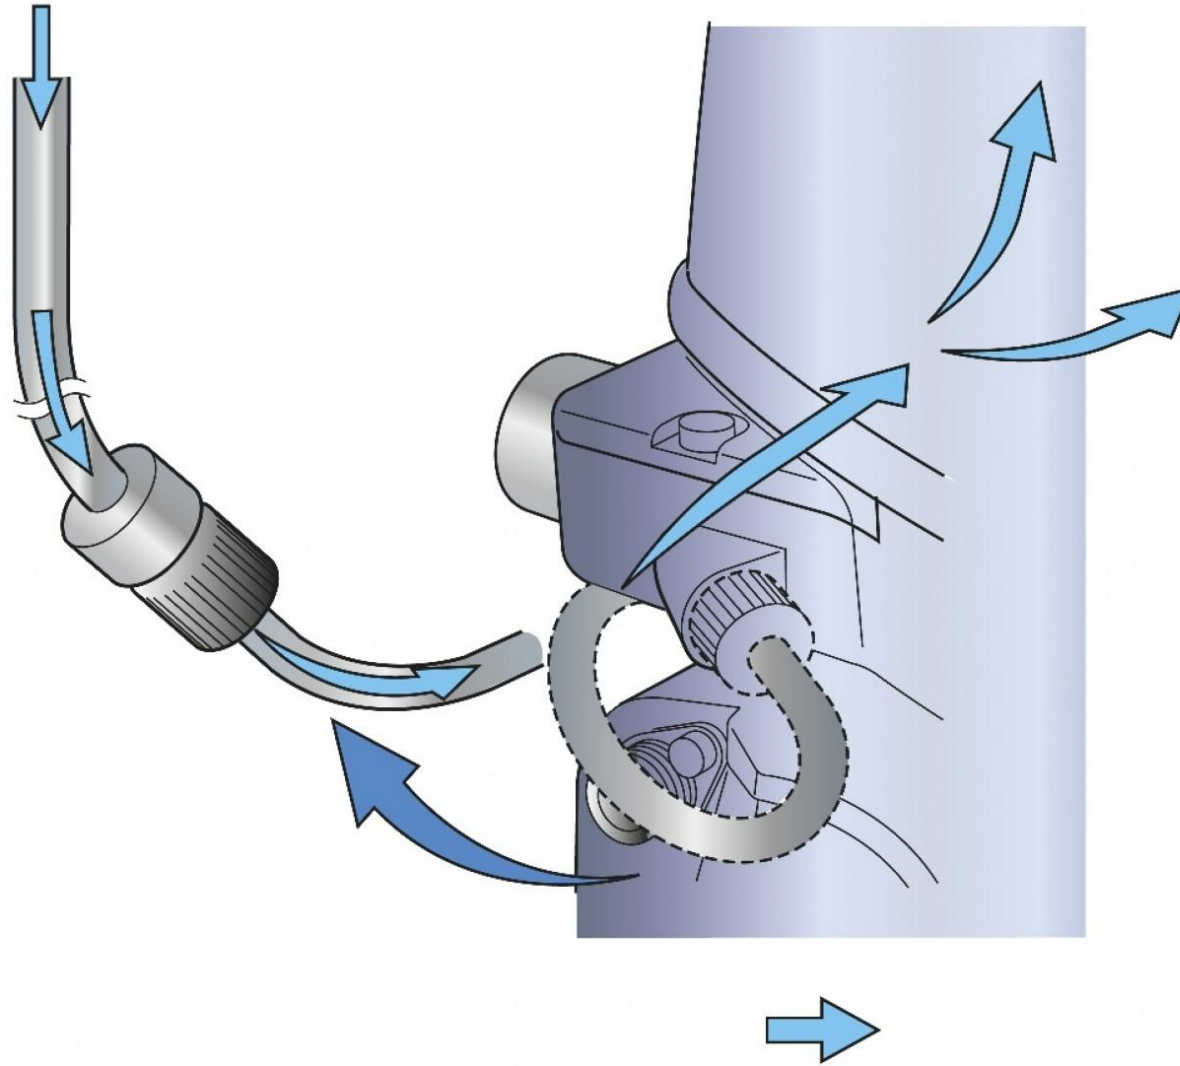

ENGINE MANUFACTURER

Yamaha

HORSE POWER

1 X 9.9hp CV

General

BRAND	MODEL
yamaha	F9.9 jmhs/l

Engine room

ENGINE	NUMBER OF ENGINES HORSE POWER (CV)	PROPELLERS	FUEL
Yamaha	1 x 9.9hp	Hors-bord	gasoline