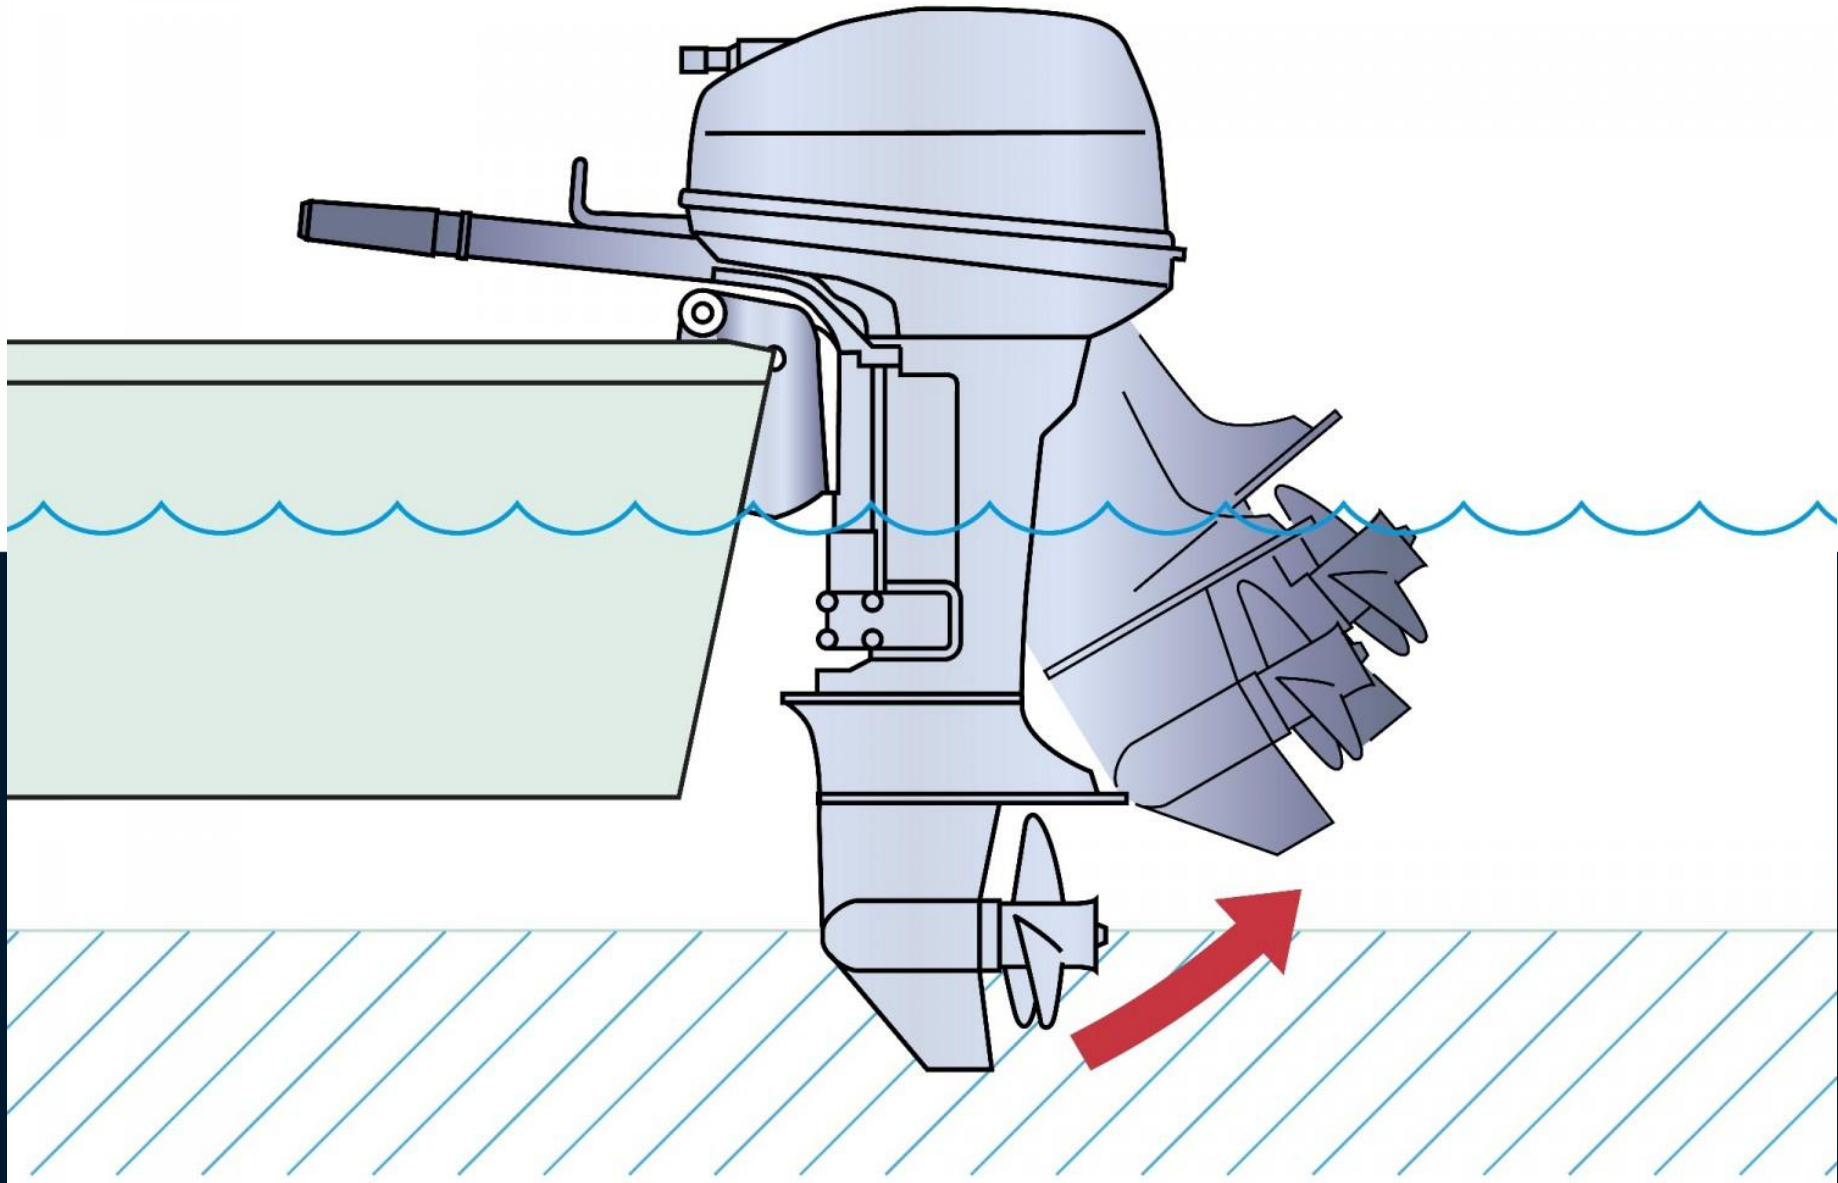

## Engine room

---

ENGINE	NUMBER OF ENGINES HORSE POWER (CV)	PROPELLERS	FUEL
Yamaha	1 x 9.9hp	Hors-bord	gasoline