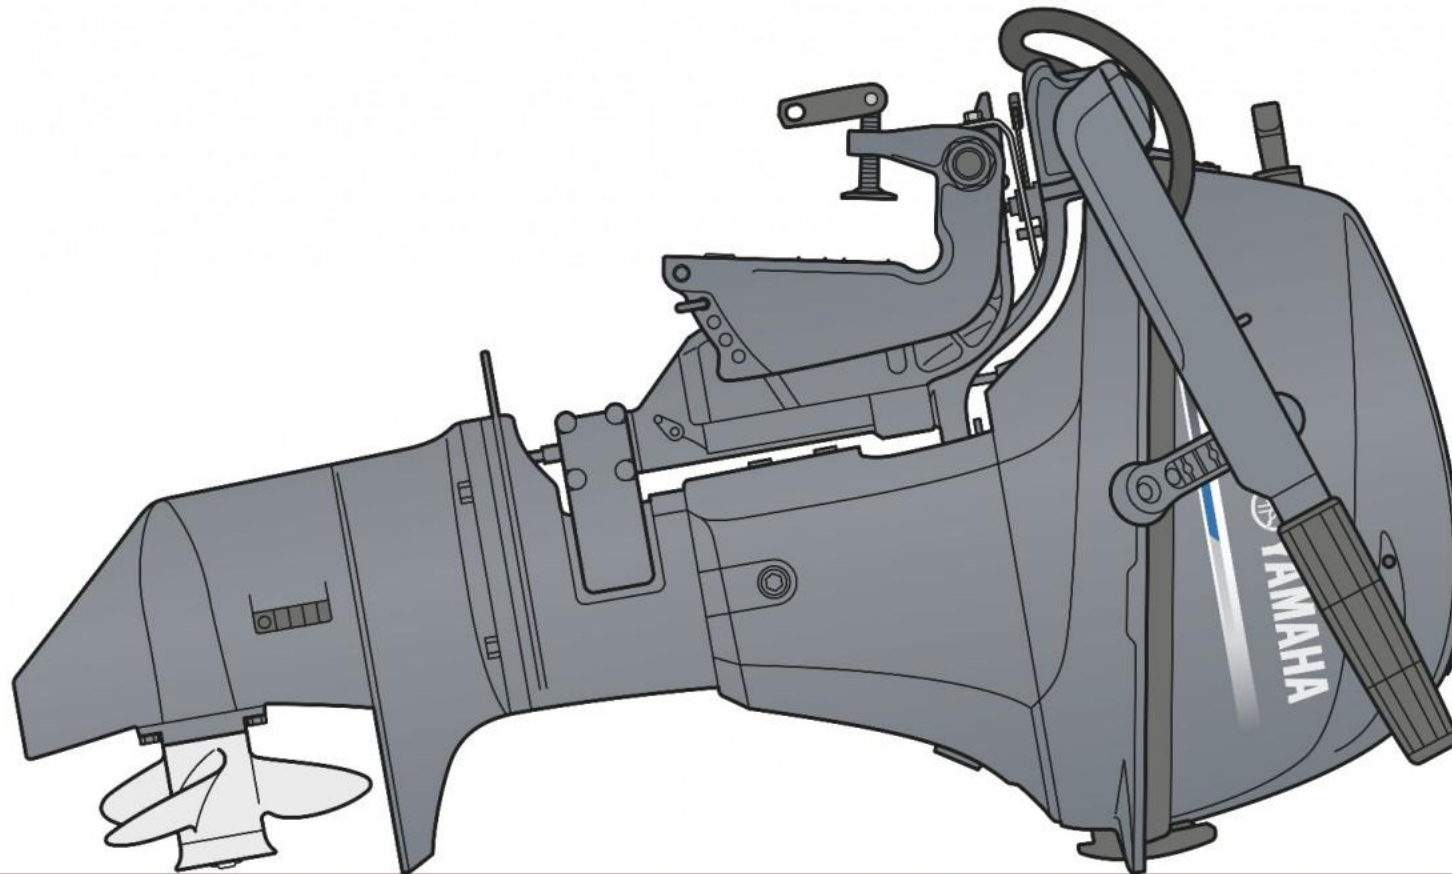

## Engine room

---

ENGINE	NUMBER OF ENGINES HORSE POWER (CV)	PROPELLERS	FUEL
Yamaha	1 x 9.9hp	Hors-bord	gasoline