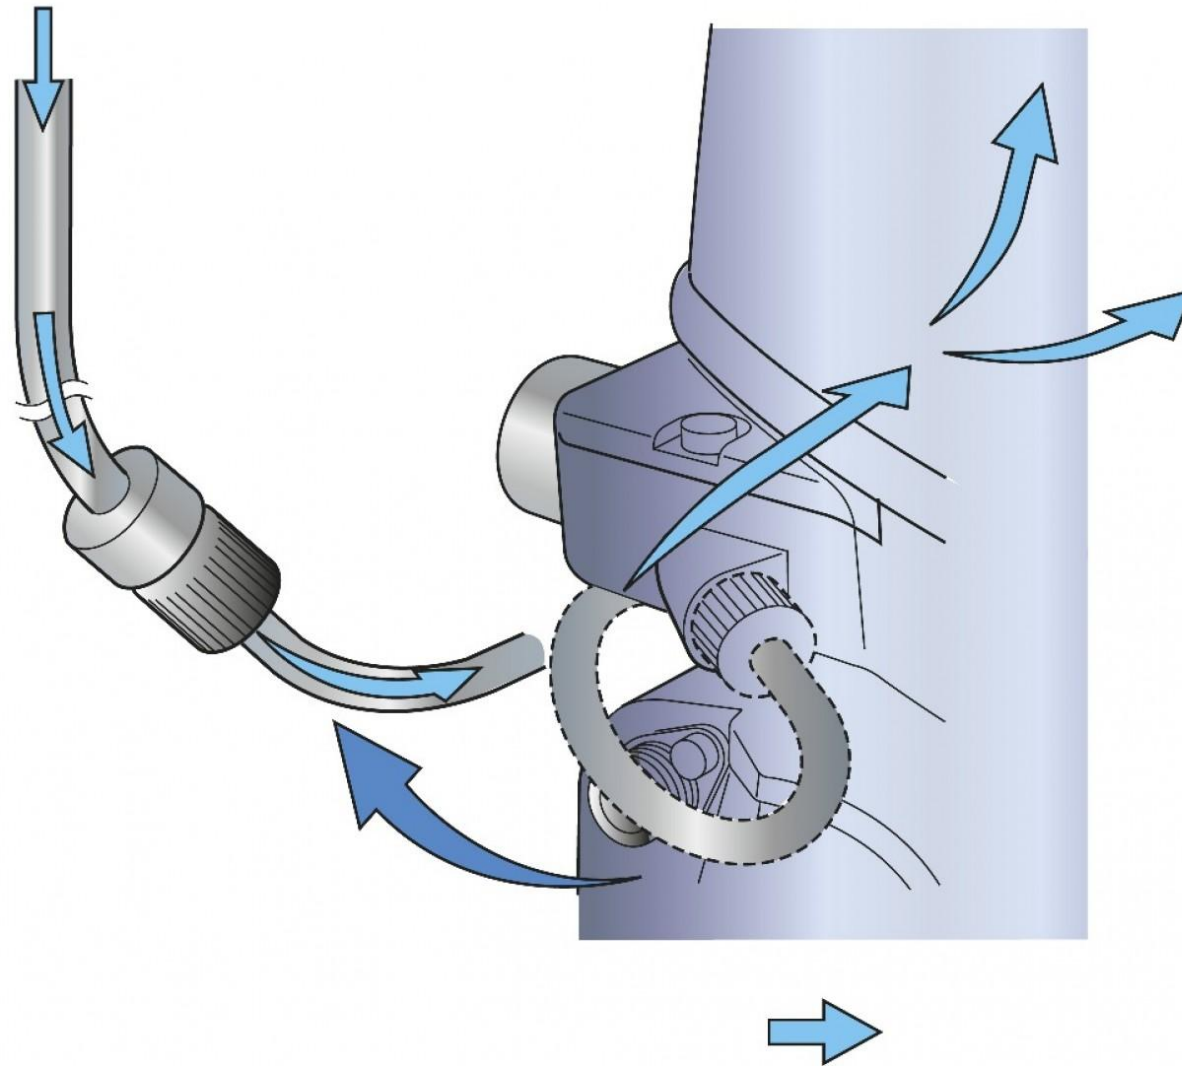

## Engine room

---

ENGINE	NUMBER OF ENGINES HORSE POWER (CV)	PROPELLERS	FUEL
Yamaha	1 x 9.9hp	Hors-bord	gasoline