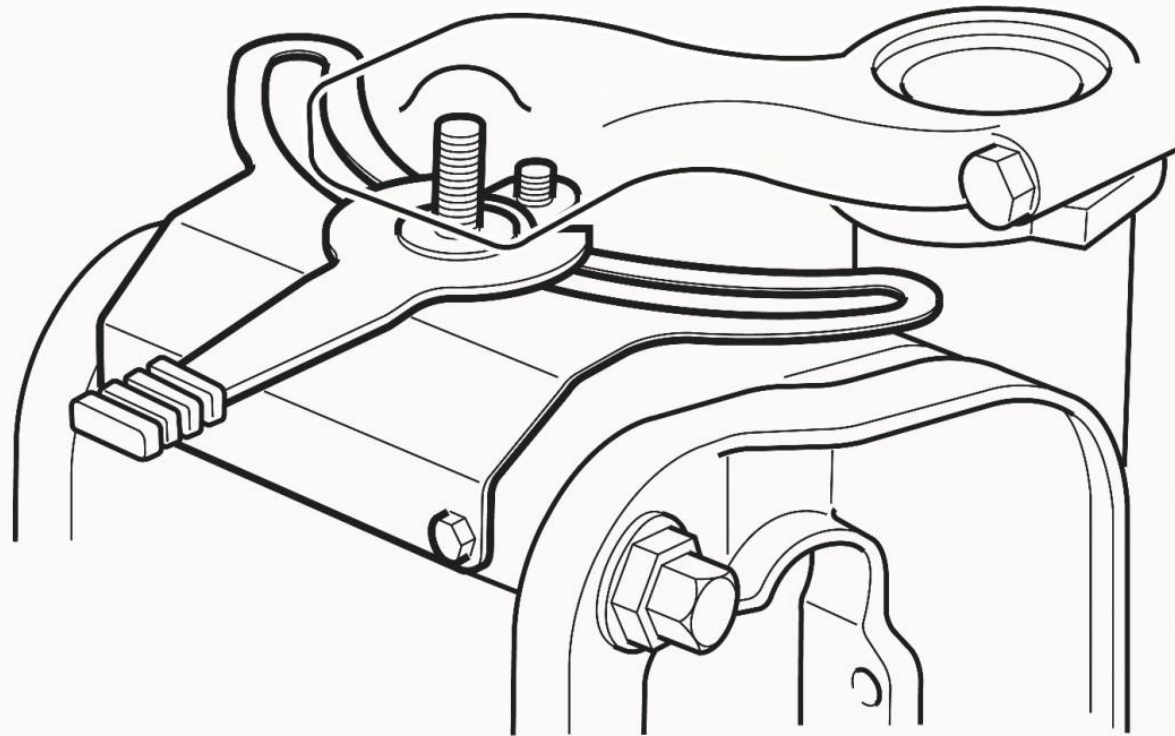

ENGINE MANUFACTURER

Yamaha

HORSE POWER

1 X 15hp CV

General

BRAND	MODEL
yamaha	F15 cmhs/l

Engine room

ENGINE	NUMBER OF ENGINES HORSE POWER (CV)	PROPELLERS	FUEL
Yamaha	1 x 15hp	Hors-bord	gasoline