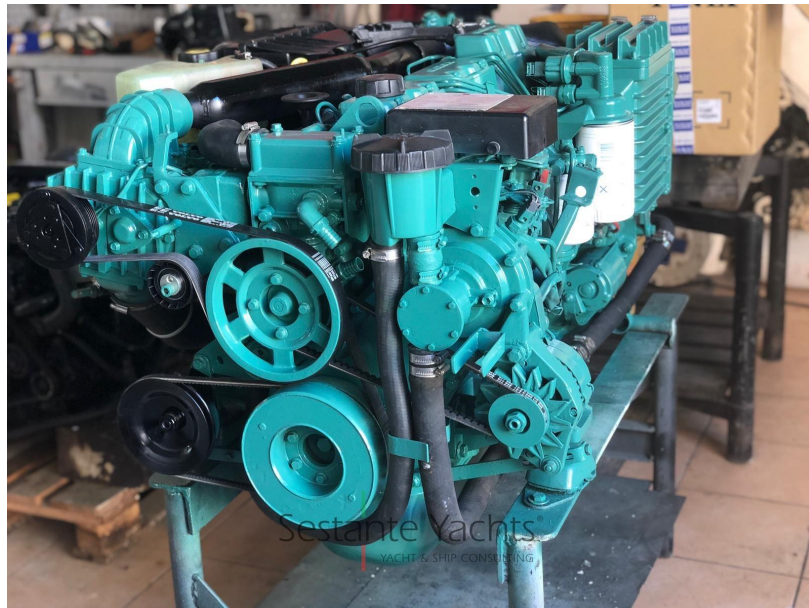

## Dimensions / Performance

WEIGHT (T)	FUEL CAPACITY (L)	CRUISING SPEED (ND)	TOP SPEED (ND)
6250.00	570	25	34

---

LIFE  
RAFT

BILGE PUMP

Sestante Yachts®  
YACHT & SHIP CONSULTING