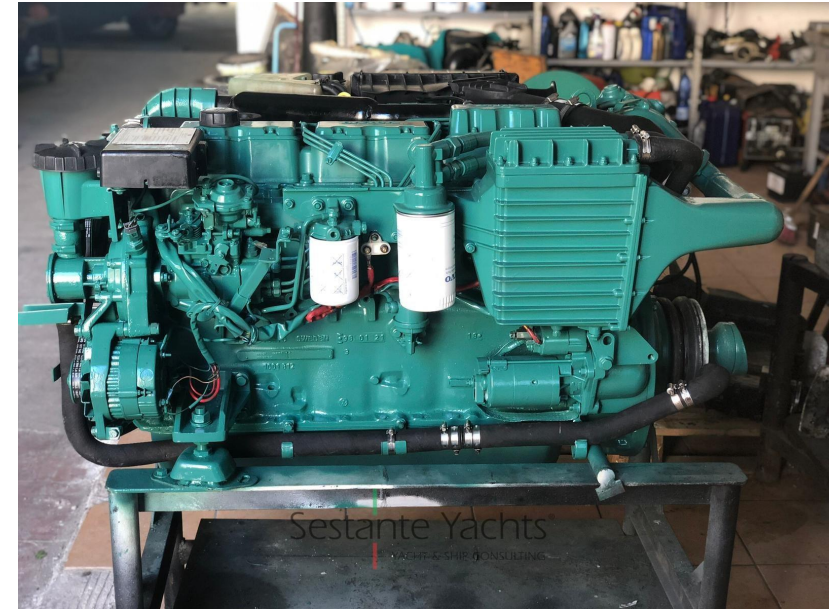

**2**

ENGINE MANUFACTURER

**Volvo Penta Volvo 231**

HORSE POWER

**2 X 231 CV**

LENGTH

**10.34**

DRAFT

## Dimensions / Performance

WEIGHT (T)	FUEL CAPACITY (L)	CRUISING SPEED (ND)	TOP SPEED (ND)
6250.00	570	25	34

## Engine room

ENGINE	NUMBER OF ENGINES HORSE POWER (CV)	ENGINE HOURS	PROPULSION
Volvo Penta Volvo 231	2 x 231	600	In dotazione su Volvo Penta
FUEL	BOW THRUSTER		
Diesel			

**Electricity / air conditioning**

---

LIFE  
RAFT

BILGE PUMP

Sestante Yachts®  
YACHT & SHIP CONSULTING