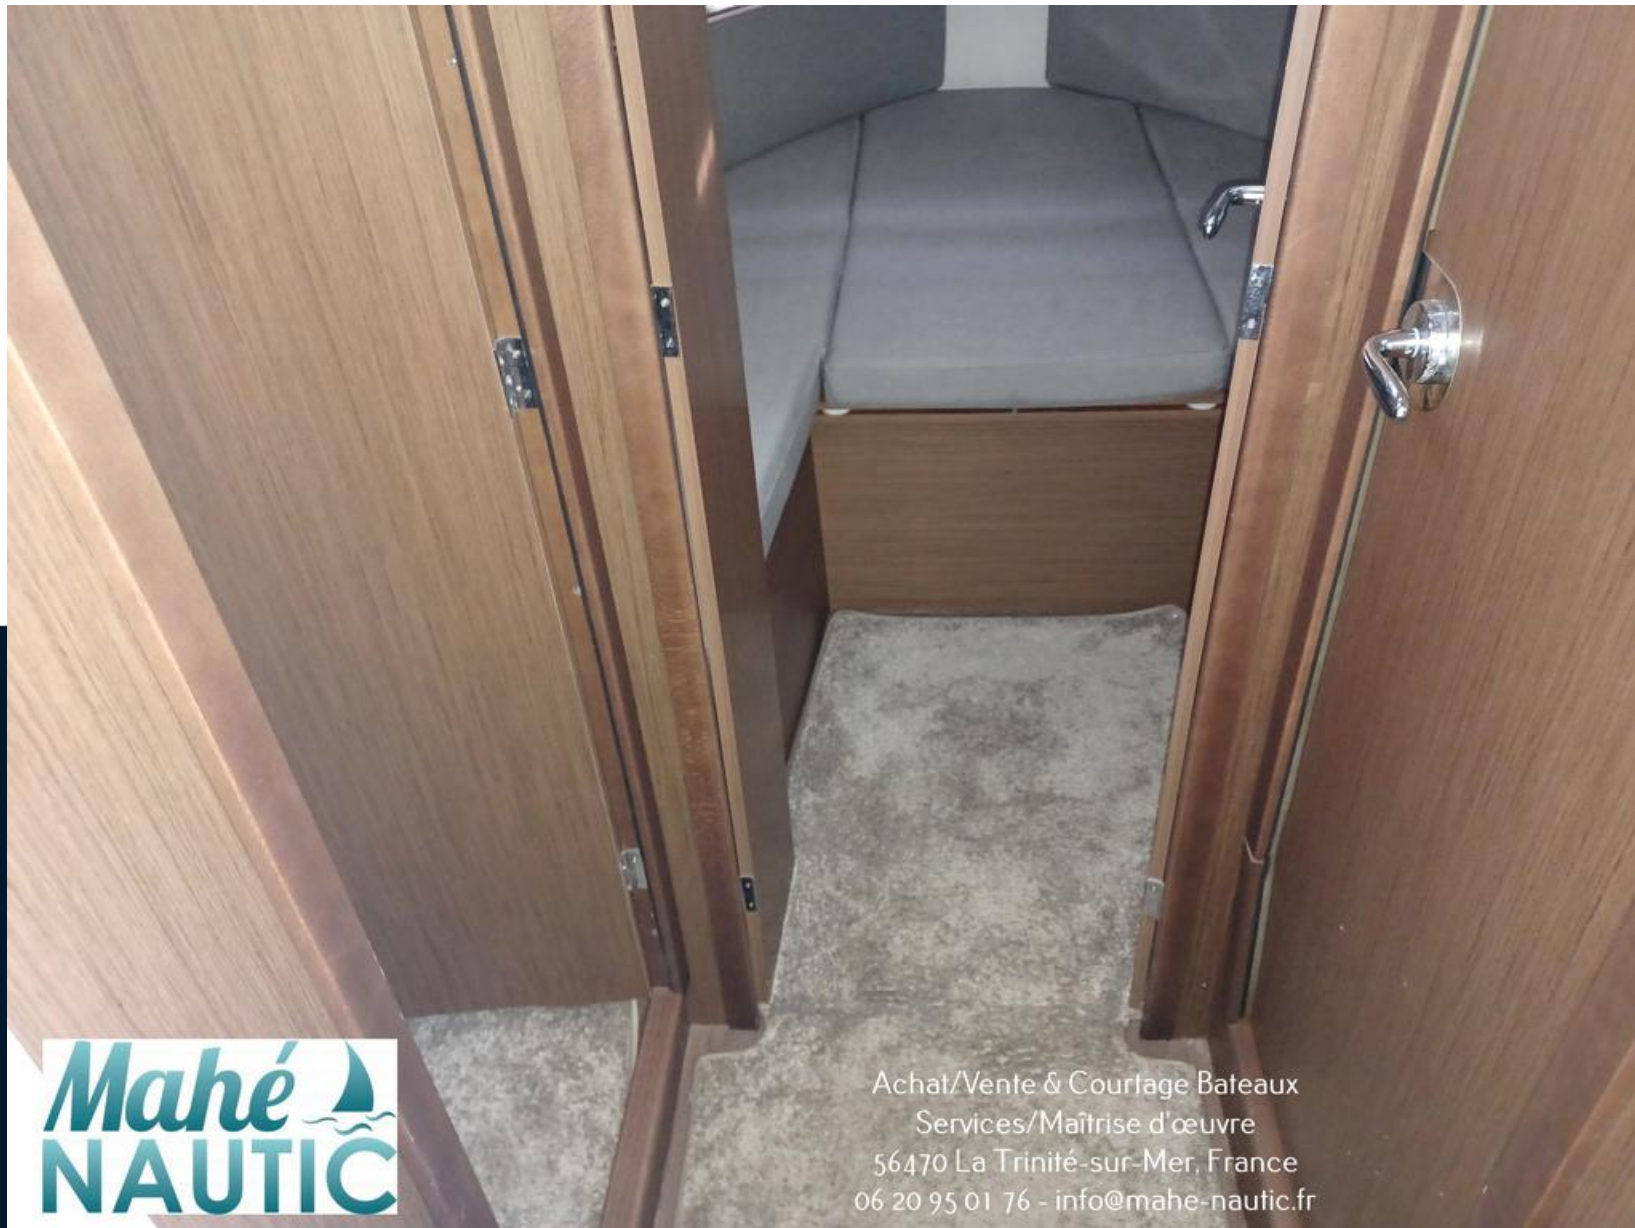

Mahé
NAUTIC

Achat/Vente & Courtage Bateaux
Services/Maitrise d'œuvre
56470 La Trinité-sur-Mer, France
06 20 95 01 76 - info@mahe-nautic.fr