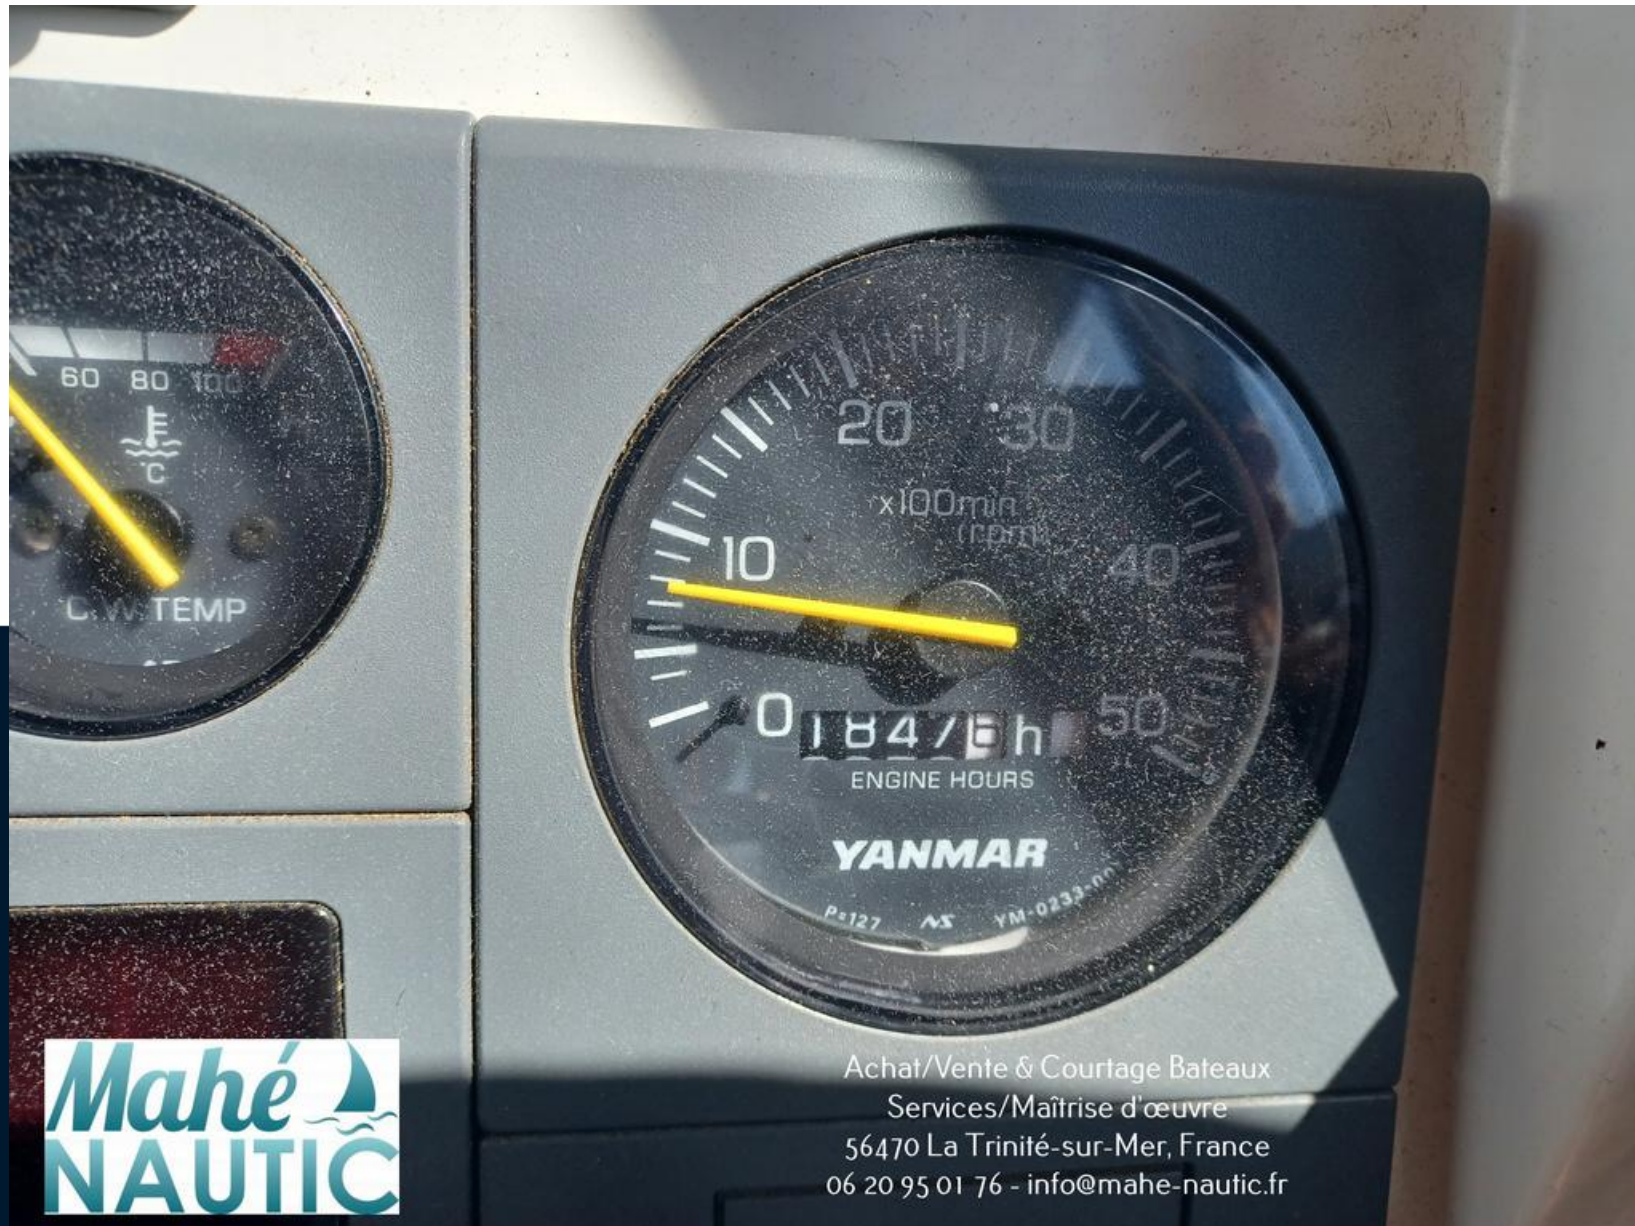

Mahé
NAUTIC

Achat/Vente & Courtage Bateaux
Services/Maîtrise d'œuvre
56470 La Trinité-sur-Mer, France
06 20 95 01 76 - info@mahe-nautic.fr