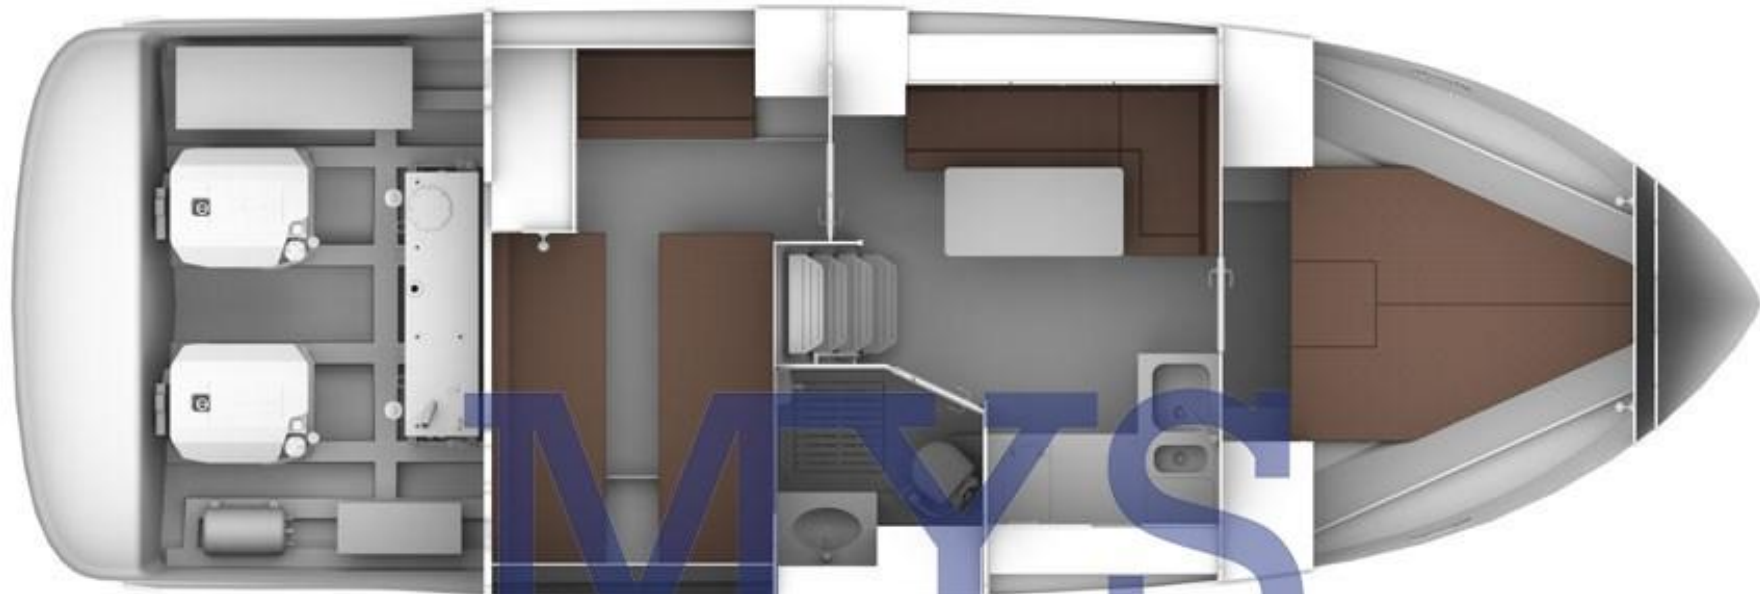

MYS

MARINA YACHT SALES