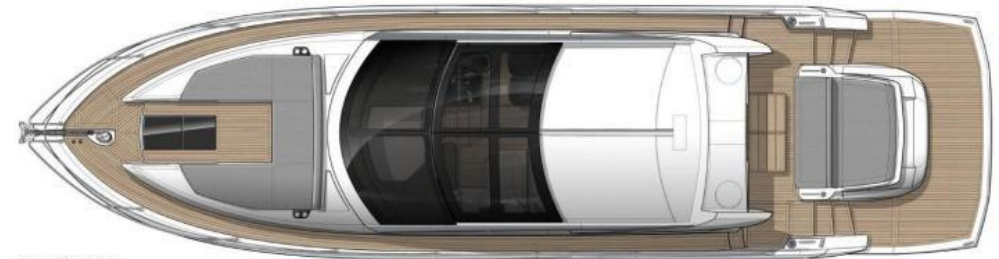

EXTERIOR PLAN*