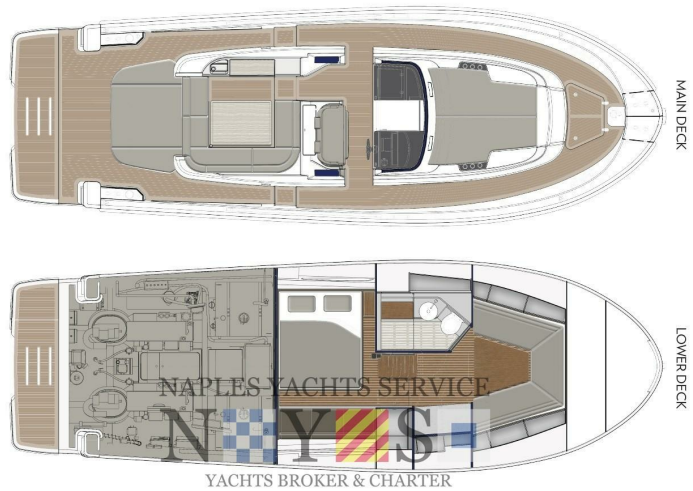

BG42 | 1 cabin, 1 bathroom -STD

BLUEGAME