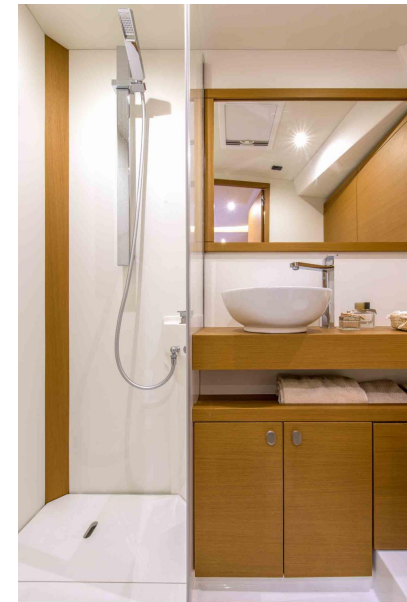

Grand Soleil 52 LC

Photo by Fabio Taccola®